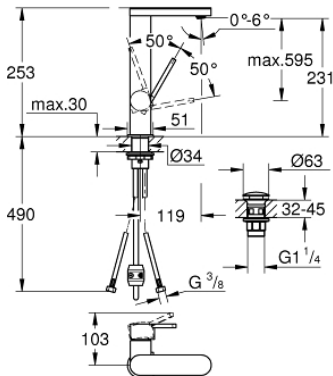

23 844 003 **GROHE PLUS SINGLE-LEVER BASIN MIXER 1/2"**
L-SIZE

PRODUCT DESCRIPTION

- Colour: chrome
- single hole installation
- metal lever
- GROHE SilkMove 28 mm ceramic cartridge
- with temperature limiter
- GROHE LongLife finish
- GROHE EcoJoy - less water, perfect flow
- maximum flow rate (at 3 bar): 5 l/min
- SpeedClean mousseur
- GROHE AquaGuide adjustable mousseur
- rapid installation system
- pull out spout
- Easy Docking Function guarantees easy retraction and smooth docking back to the starting position
- smooth body with push-open waste set 1 1/4"
- flexible connection hoses

23 844 003 **GROHE PLUS SINGLE-LEVER BASIN MIXER 1/2"**
L-SIZE

SPARE PARTS, April 2018 – now

- 1: Cartridge (Spare part-nr. 46963000)
- 2: Pull out shower (Spare part-nr. 48454000)
- 2.1: flow control (Spare part-nr. 1137059990)
- 3: Pop-up rod (Spare part-nr. 46739000)
- 4: Shank fastening assembly (Spare part-nr. 48384000)
- 5: Waste fitting (Spare part-nr. 65807000)
- 6: Hose for sink mixer with pull-out dual spray or mousseur (Spare part-nr. 48293000)