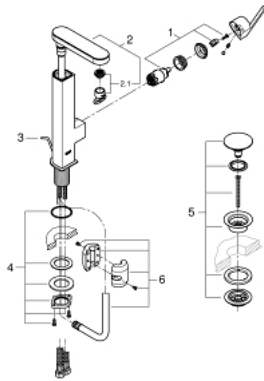

23 844 003 **GROHE PLUS SINGLE-LEVER BASIN MIXER 1/2"**
L-SIZE

PRODUCT DESCRIPTION

- Colour: chrome
- single hole installation
- metal lever
- GROHE SilkMove 28 mm ceramic cartridge
- with temperature limiter
- GROHE LongLife finish
- GROHE EcoJoy - less water, perfect flow
- maximum flow rate (at 3 bar): 5 l/min
- SpeedClean mousseur
- GROHE AquaGuide adjustable mousseur
- rapid installation system
- pull out spout
- Easy Docking Function guarantees easy retraction and smooth docking back to the starting position
- smooth body with push-open waste set 1 1/4"
- flexible connection hoses

23 844 003 **GROHE PLUS SINGLE-LEVER BASIN MIXER 1/2"**
L-SIZE

SPARE PARTS, April 2018 – now

- 1: Cartridge (Spare part-nr. 46963000)
- 2: Pull out shower (Spare part-nr. 48454000)
- 2.1: flow control (Spare part-nr. 1137059990)
- 3: Pop-up rod (Spare part-nr. 46739000)
- 4: Shank fastening assembly (Spare part-nr. 48384000)
- 5: Waste fitting (Spare part-nr. 65807000)
- 6: Hose for sink mixer with pull-out dual spray or mousseur (Spare part-nr. 48293000)