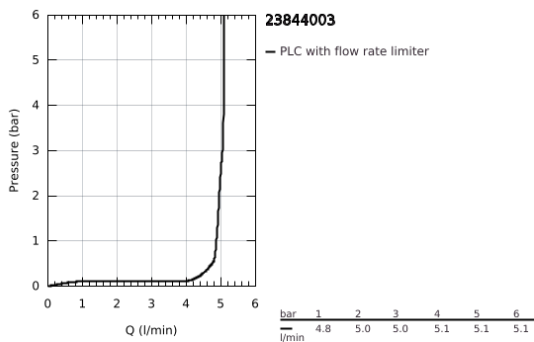

23 844 003 **GROHE PLUS SINGLE-LEVER BASIN MIXER 1/2"**
L-SIZE

PRODUCT DESCRIPTION

- Colour: chrome
- single hole installation
- metal lever
- GROHE SilkMove 28 mm ceramic cartridge
- with temperature limiter
- GROHE LongLife finish
- GROHE EcoJoy - less water, perfect flow
- maximum flow rate (at 3 bar): 5 l/min
- SpeedClean mousseur
- GROHE AquaGuide adjustable mousseur
- rapid installation system
- pull out spout
- Easy Docking Function guarantees easy retraction and smooth docking back to the starting position
- smooth body with push-open waste set 1 1/4"
- flexible connection hoses

23 844 003 **GROHE PLUS SINGLE-LEVER BASIN MIXER 1/2"**
L-SIZE

SPARE PARTS, April 2018 – now

- 1: Cartridge (Spare part-nr. 46963000)
- 2: Pull out shower (Spare part-nr. 48454000)
- 2.1: flow control (Spare part-nr. 1137059990)
- 3: Pop-up rod (Spare part-nr. 46739000)
- 4: Shank fastening assembly (Spare part-nr. 48384000)
- 5: Waste fitting (Spare part-nr. 65807000)
- 6: Hose for sink mixer with pull-out dual spray or mousseur (Spare part-nr. 48293000)