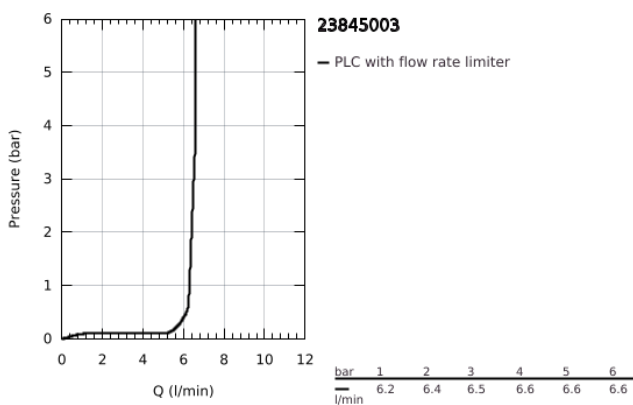

23 845 003 GROHE PLUS THREE-HOLE SINGLE-LEVER BATH COMBINATION

PRODUCT DESCRIPTION

- Colour: chrome
- Three hole installation
- GROHE SilkMove 35 mm ceramic cartridge
- with temperature limiter
- GROHE LongLife finish
- consisting of:
 - single lever mixer operating element
 - diverter bath/shower
 - without spout
 - Euphoria Cube hand shower 7.6 l/min
 - metal shower hose 2000 mm (always chrome for any colour of the set)
 - flexible connection hoses
 - connection for shower hose
 - protected against backflow
 - for use with baseframe 29 037 002 (please order separately)
 - for combination with 28 990 / 28 991
 - min. recommended pressure 1.0 bar

23 845 003 GROHE PLUS THREE-HOLE SINGLE-LEVER BATH COMBINATION

SPARE PARTS, April 2018 – now

- 1: Cartridge (Spare part-nr. 46374000)
 - 2: Dirt strainer (Spare part-nr. 0700200M)
 - 3: Cone nut (Spare part-nr. 08864000)
 - 4: Spring (Spare part-nr. 00869000)
 - 5: Diverter knob (Spare part-nr. 48494000)
 - 6: Diverter (Spare part-nr. 45443000)
 - 6.1: Sealing washer $\varnothing 6 \times \varnothing 2$ (Spare part-nr. 0128300M)
 - 6.2: Sealing washer (Spare part-nr. 0120500M)
 - 7: Shank (Spare part-nr. 45456000)
 - 8: Non-return valve (Spare part-nr. 08565000)
 - 9: Tube (Spare part-nr. 07300000)
 - 10: Metal hose (Spare part-nr. 28146000)
 - 11: Socket Spanner (Spare part-nr. 19332000)*
- * Optional accessories