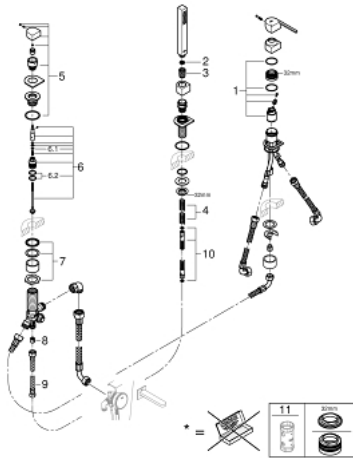

23 845 003 GROHE PLUS THREE-HOLE SINGLE-LEVER BATH COMBINATION

PRODUCT DESCRIPTION

- Colour: chrome
- Three hole installation
- GROHE SilkMove 35 mm ceramic cartridge
- with temperature limiter
- GROHE LongLife finish
- consisting of:
 - single lever mixer operating element
 - diverter bath/shower
 - without spout
 - Euphoria Cube hand shower 7.6 l/min
 - metal shower hose 2000 mm (always chrome for any colour of the set)
 - flexible connection hoses
 - connection for shower hose
 - protected against backflow
 - for use with baseframe 29 037 002 (please order separately)
 - for combination with 28 990 / 28 991
 - min. recommended pressure 1.0 bar

23 845 003 GROHE PLUS THREE-HOLE SINGLE-LEVER BATH COMBINATION

SPARE PARTS, April 2018 – now

- 1: Cartridge (Spare part-nr. 46374000)
 - 2: Dirt strainer (Spare part-nr. 0700200M)
 - 3: Cone nut (Spare part-nr. 08864000)
 - 4: Spring (Spare part-nr. 00869000)
 - 5: Diverter knob (Spare part-nr. 48494000)
 - 6: Diverter (Spare part-nr. 45443000)
 - 6.1: Sealing washer $\varnothing 6 \times \varnothing 2$ (Spare part-nr. 0128300M)
 - 6.2: Sealing washer (Spare part-nr. 0120500M)
 - 7: Shank (Spare part-nr. 45456000)
 - 8: Non-return valve (Spare part-nr. 08565000)
 - 9: Tube (Spare part-nr. 07300000)
 - 10: Metal hose (Spare part-nr. 28146000)
 - 11: Socket Spanner (Spare part-nr. 19332000)*
- * Optional accessories