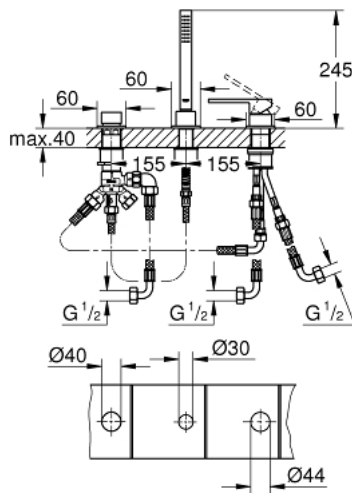

23 845 003 GROHE PLUS THREE-HOLE SINGLE-LEVER BATH COMBINATION

PRODUCT DESCRIPTION

- Colour: chrome
- Three hole installation
- GROHE SilkMove 35 mm ceramic cartridge
- with temperature limiter
- GROHE LongLife finish
- consisting of:
 - single lever mixer operating element
 - diverter bath/shower
 - without spout
 - Euphoria Cube hand shower 7.6 l/min
 - metal shower hose 2000 mm (always chrome for any colour of the set)
 - flexible connection hoses
 - connection for shower hose
 - protected against backflow
 - for use with baseframe 29 037 002 (please order separately)
 - for combination with 28 990 / 28 991
 - min. recommended pressure 1.0 bar

23 845 003 GROHE PLUS THREE-HOLE SINGLE-LEVER BATH COMBINATION

SPARE PARTS, April 2018 – now

- 1: Cartridge (Spare part-nr. 46374000)
 - 2: Dirt strainer (Spare part-nr. 0700200M)
 - 3: Cone nut (Spare part-nr. 08864000)
 - 4: Spring (Spare part-nr. 00869000)
 - 5: Diverter knob (Spare part-nr. 48494000)
 - 6: Diverter (Spare part-nr. 45443000)
 - 6.1: Sealing washer $\varnothing 6 \times \varnothing 2$ (Spare part-nr. 0128300M)
 - 6.2: Sealing washer (Spare part-nr. 0120500M)
 - 7: Shank (Spare part-nr. 45456000)
 - 8: Non-return valve (Spare part-nr. 08565000)
 - 9: Tube (Spare part-nr. 07300000)
 - 10: Metal hose (Spare part-nr. 28146000)
 - 11: Socket Spanner (Spare part-nr. 19332000)*
- * Optional accessories