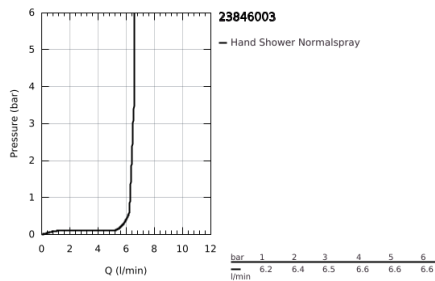

23 846 003 **GROHE PLUS SINGLE-LEVER BATH MIXER 1/2" FLOOR MOUNTED**

**PRODUCT DESCRIPTION**

- Colour: chrome
- for use with rough-in set 45 984 001
- without roughing-in-set
- GROHE SilkMove 35 mm ceramic cartridge
- with temperature limiter
- GROHE LongLife finish
- automatic diverter: bath/shower
- spout with laminar mousseur
- projection 282 mm
- integrated non-return valve in the shower outlet 1/2"
- with shower holder
- hand shower Euphoria Cube 6.6 l/min
- Silverflex shower hose 1250 mm (28 362)
- protected against backflow
- min. recommended pressure 1.0 bar

## 23 846 003 GROHE PLUS SINGLE-LEVER BATH MIXER 1/2" FLOOR MOUNTED