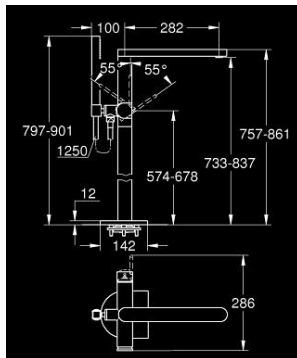

23 846 003 **GROHE PLUS SINGLE-LEVER BATH MIXER 1/2" FLOOR MOUNTED**

**PRODUCT DESCRIPTION**

- Colour: chrome
- for use with rough-in set 45 984 001
- without roughing-in-set
- GROHE SilkMove 35 mm ceramic cartridge
- with temperature limiter
- GROHE LongLife finish
- automatic diverter: bath/shower
- spout with laminar mousseur
- projection 282 mm
- integrated non-return valve in the shower outlet 1/2"
- with shower holder
- hand shower Euphoria Cube 6.6 l/min
- Silverflex shower hose 1250 mm (28 362)
- protected against backflow
- min. recommended pressure 1.0 bar

## 23 846 003 GROHE PLUS SINGLE-LEVER BATH MIXER 1/2" FLOOR MOUNTED

### SPARE PARTS, April 2018 – now

- 1: Lever (Spare part-nr. 48450000)
  - 2: Cartridge (Spare part-nr. 46374000)
  - 3: Diverter (Spare part-nr. 48451000)
  - 4: Mousseur (Spare part-nr. 48009000)
  - 5: Non-return valve (Spare part-nr. 08565000)
  - 6: Dirt strainer (Spare part-nr. 0700200M)
  - 7: Socket Spanner (Spare part-nr. 19332000)\*
- \* Optional accessories