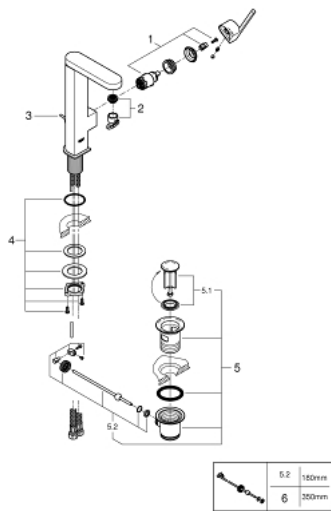

23 851 003 **GROHE PLUS SINGLE-LEVER BASIN MIXER 1/2"**
L-SIZE

PRODUCT DESCRIPTION

- Colour: chrome
- single hole installation
- metal lever
- GROHE SilkMove 28 mm ceramic cartridge
- with temperature limiter
- GROHE LongLife finish
- GROHE EcoJoy - less water, perfect flow
- maximum flow rate (at 3 bar): 5 l/min
- SpeedClean mousseur
- GROHE AquaGuide adjustable mousseur
- rapid installation system
- swivel spout with easy docking
- swivel area 90°
- pop-up waste set 1 1/4"
- flexible connection hoses

23 851 003 **GROHE PLUS SINGLE-LEVER BASIN MIXER 1/2"**
L-SIZE

SPARE PARTS, April 2018 – now

- 1: Cartridge (Spare part-nr. 46963000)
- 2: Mousseur (Spare part-nr. 48449000)
- 3: Pop-up rod (Spare part-nr. 46739000)
- 4: Shank fastening assembly (Spare part-nr. 48384000)
- 5: Waste set 1 1/4" (Spare part-nr. 28910000)
- 5.1: Plug (Spare part-nr. 07182000)
- 5.2: Eccentric rod (Spare part-nr. 07052000)
- 6: Eccentric rod (Spare part-nr. 07341000)*