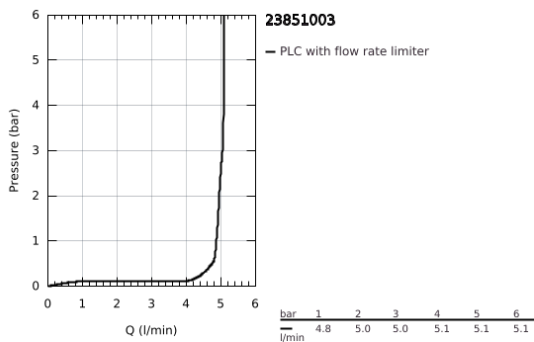

23 851 003 **GROHE PLUS SINGLE-LEVER BASIN MIXER 1/2"**
L-SIZE

PRODUCT DESCRIPTION

- Colour: chrome
- single hole installation
- metal lever
- GROHE SilkMove 28 mm ceramic cartridge
- with temperature limiter
- GROHE LongLife finish
- GROHE EcoJoy - less water, perfect flow
- maximum flow rate (at 3 bar): 5 l/min
- SpeedClean mousseur
- GROHE AquaGuide adjustable mousseur
- rapid installation system
- swivel spout with easy docking
- swivel area 90°
- pop-up waste set 1 1/4"
- flexible connection hoses

23 851 003 **GROHE PLUS SINGLE-LEVER BASIN MIXER 1/2"**
L-SIZE

SPARE PARTS, April 2018 – now

- 1: Cartridge (Spare part-nr. 46963000)
- 2: Mousseur (Spare part-nr. 48449000)
- 3: Pop-up rod (Spare part-nr. 46739000)
- 4: Shank fastening assembly (Spare part-nr. 48384000)
- 5: Waste set 1 1/4" (Spare part-nr. 28910000)
- 5.1: Plug (Spare part-nr. 07182000)
- 5.2: Eccentric rod (Spare part-nr. 07052000)
- 6: Eccentric rod (Spare part-nr. 07341000)*