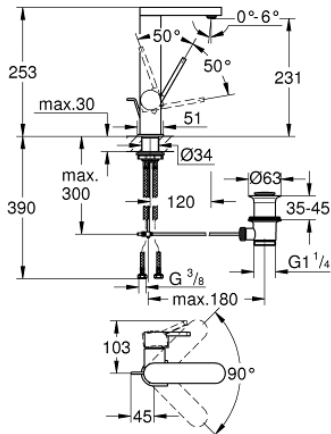

23 851 003 **GROHE PLUS SINGLE-LEVER BASIN MIXER 1/2"**
L-SIZE

PRODUCT DESCRIPTION

- Colour: chrome
- single hole installation
- metal lever
- GROHE SilkMove 28 mm ceramic cartridge
- with temperature limiter
- GROHE LongLife finish
- GROHE EcoJoy - less water, perfect flow
- maximum flow rate (at 3 bar): 5 l/min
- SpeedClean mousseur
- GROHE AquaGuide adjustable mousseur
- rapid installation system
- swivel spout with easy docking
- swivel area 90°
- pop-up waste set 1 1/4"
- flexible connection hoses

23 851 003 **GROHE PLUS SINGLE-LEVER BASIN MIXER 1/2"**
L-SIZE

SPARE PARTS, April 2018 – now

- 1: Cartridge (Spare part-nr. 46963000)
- 2: Mousseur (Spare part-nr. 48449000)
- 3: Pop-up rod (Spare part-nr. 46739000)
- 4: Shank fastening assembly (Spare part-nr. 48384000)
- 5: Waste set 1 1/4" (Spare part-nr. 28910000)
- 5.1: Plug (Spare part-nr. 07182000)
- 5.2: Eccentric rod (Spare part-nr. 07052000)
- 6: Eccentric rod (Spare part-nr. 07341000)*