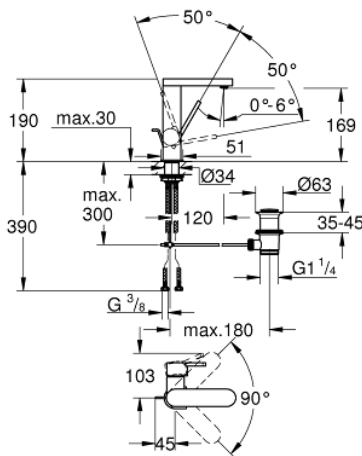

23 871 003 **GROHE PLUS SINGLE-LEVER BASIN MIXER 1/2"**
M-SIZE

PRODUCT DESCRIPTION

- Colour: chrome
- single hole installation
- metal lever
- GROHE SilkMove 28 mm ceramic cartridge
- with temperature limiter
- GROHE LongLife finish
- GROHE EcoJoy - less water, perfect flow
- maximum flow rate (at 3 bar): 5 l/min
- SpeedClean mousseur
- GROHE AquaGuide adjustable mousseur
- rapid installation system
- swivel spout with easy docking
- swivel area 90°
- pop-up waste set 1 1/4"
- flexible connection hoses

23 871 003 **GROHE PLUS SINGLE-LEVER BASIN MIXER 1/2"**
M-SIZE

SPARE PARTS, August 2018 – now

- 1: Cartridge (Spare part-nr. 46963000)
 - 2: Mousseur (Spare part-nr. 48449000)
 - 3: Pop-up rod (Spare part-nr. 46739000)
 - 4: Shank fastening assembly (Spare part-nr. 48384000)
 - 5: Waste set 1 1/4" (Spare part-nr. 28910000)
 - 5.1: Plug (Spare part-nr. 07182000)
 - 5.2: Eccentric rod (Spare part-nr. 07052000)
 - 6: Eccentric rod (Spare part-nr. 07341000)*
- * Optional accessories