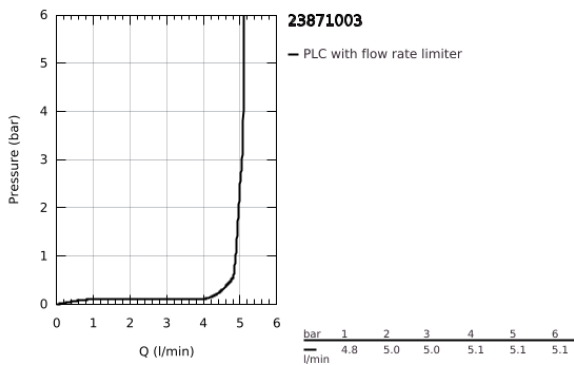

23 871 003 **GROHE PLUS SINGLE-LEVER BASIN MIXER 1/2"**
M-SIZE

PRODUCT DESCRIPTION

- Colour: chrome
- single hole installation
- metal lever
- GROHE SilkMove 28 mm ceramic cartridge
- with temperature limiter
- GROHE LongLife finish
- GROHE EcoJoy - less water, perfect flow
- maximum flow rate (at 3 bar): 5 l/min
- SpeedClean mousseur
- GROHE AquaGuide adjustable mousseur
- rapid installation system
- swivel spout with easy docking
- swivel area 90°
- pop-up waste set 1 1/4"
- flexible connection hoses

23 871 003 **GROHE PLUS SINGLE-LEVER BASIN MIXER 1/2"**
M-SIZE

SPARE PARTS, August 2018 – now

- 1: Cartridge (Spare part-nr. 46963000)
 - 2: Mousseur (Spare part-nr. 48449000)
 - 3: Pop-up rod (Spare part-nr. 46739000)
 - 4: Shank fastening assembly (Spare part-nr. 48384000)
 - 5: Waste set 1 1/4" (Spare part-nr. 28910000)
 - 5.1: Plug (Spare part-nr. 07182000)
 - 5.2: Eccentric rod (Spare part-nr. 07052000)
 - 6: Eccentric rod (Spare part-nr. 07341000)*
- * Optional accessories