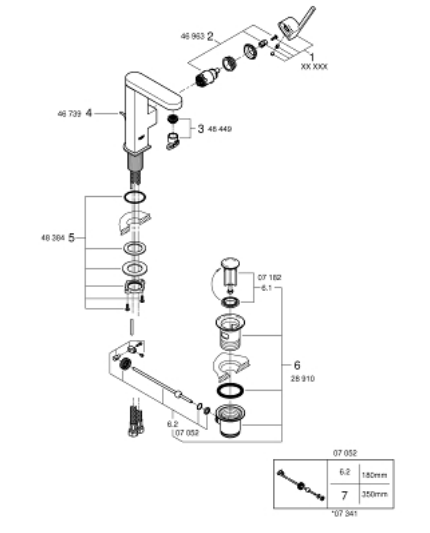

23 871 003 **GROHE PLUS SINGLE-LEVER BASIN MIXER 1/2"**
M-SIZE

PRODUCT DESCRIPTION

- Colour: chrome
- single hole installation
- metal lever
- GROHE SilkMove 28 mm ceramic cartridge
- with temperature limiter
- GROHE LongLife finish
- GROHE EcoJoy - less water, perfect flow
- maximum flow rate (at 3 bar): 5 l/min
- SpeedClean mousseur
- GROHE AquaGuide adjustable mousseur
- rapid installation system
- swivel spout with easy docking
- swivel area 90°
- pop-up waste set 1 1/4"
- flexible connection hoses

23 871 003 **GROHE PLUS SINGLE-LEVER BASIN MIXER 1/2"**
M-SIZE

SPARE PARTS, August 2018 – now

- 1: Cartridge (Spare part-nr. 46963000)
 - 2: Mousseur (Spare part-nr. 48449000)
 - 3: Pop-up rod (Spare part-nr. 46739000)
 - 4: Shank fastening assembly (Spare part-nr. 48384000)
 - 5: Waste set 1 1/4" (Spare part-nr. 28910000)
 - 5.1: Plug (Spare part-nr. 07182000)
 - 5.2: Eccentric rod (Spare part-nr. 07052000)
 - 6: Eccentric rod (Spare part-nr. 07341000)*
- * Optional accessories