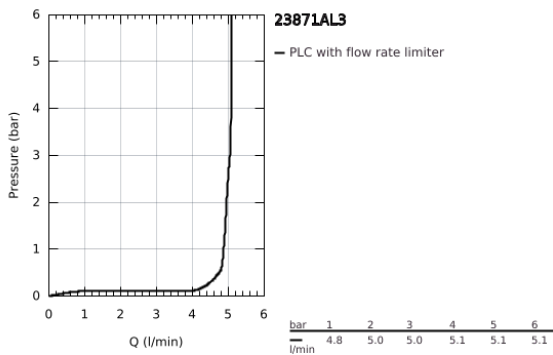

23 871 AL3 **GROHE PLUS SINGLE-LEVER BASIN MIXER 1/2"**  
**M-SIZE**

**PRODUCT DESCRIPTION**

- Colour: brushed hard graphite
- single hole installation
- metal lever
- GROHE SilkMove 28 mm ceramic cartridge
- with temperature limiter
- GROHE LongLife finish
- GROHE EcoJoy - less water, perfect flow
- maximum flow rate (at 3 bar): 5 l/min
- SpeedClean mousseur
- GROHE AquaGuide adjustable mousseur
- rapid installation system
- swivel spout with easy docking
- swivel area 90°
- pop-up waste set 1 1/4"
- flexible connection hoses

## 23 871 AL3 GROHE PLUS SINGLE-LEVER BASIN MIXER 1/2" M-SIZE