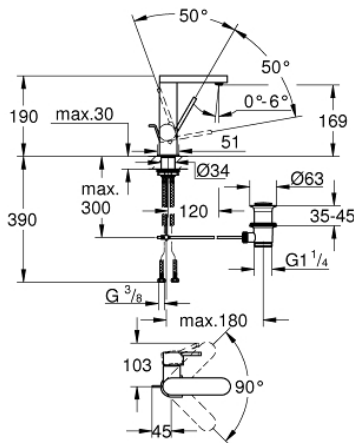

23 871 AL3 **GROHE PLUS SINGLE-LEVER BASIN MIXER 1/2"**  
**M-SIZE**

**PRODUCT DESCRIPTION**

- Colour: brushed hard graphite
- single hole installation
- metal lever
- GROHE SilkMove 28 mm ceramic cartridge
- with temperature limiter
- GROHE LongLife finish
- GROHE EcoJoy - less water, perfect flow
- maximum flow rate (at 3 bar): 5 l/min
- SpeedClean mousseur
- GROHE AquaGuide adjustable mousseur
- rapid installation system
- swivel spout with easy docking
- swivel area 90°
- pop-up waste set 1 1/4"
- flexible connection hoses

## 23 871 AL3 GROHE PLUS SINGLE-LEVER BASIN MIXER 1/2" M-SIZE

### SPARE PARTS, March 2019 – now

- 1: Cartridge (Spare part-nr. 46963000)
  - 2: Mousseur (Spare part-nr. 48449000)
  - 3: Pop-up rod (Spare part-nr. 46739AL0)
  - 4: Shank fastening assembly (Spare part-nr. 48384000)
  - 5: Waste set 1 1/4" (Spare part-nr. 28910AL0)
  - 5.1: Plug (Spare part-nr. 07182AL0)
  - 5.2: Eccentric rod (Spare part-nr. 07052000)
  - 6: Eccentric rod (Spare part-nr. 07341000)\*
- \* Optional accessories