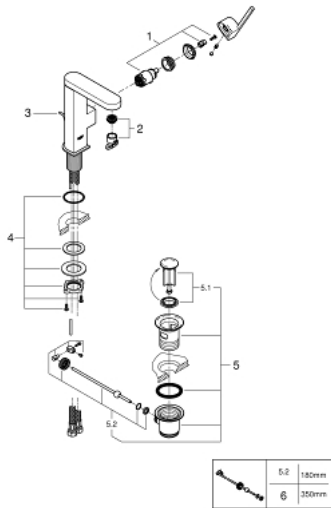

23 871 AL3 **GROHE PLUS SINGLE-LEVER BASIN MIXER 1/2"**  
**M-SIZE**

**PRODUCT DESCRIPTION**

- Colour: brushed hard graphite
- single hole installation
- metal lever
- GROHE SilkMove 28 mm ceramic cartridge
- with temperature limiter
- GROHE LongLife finish
- GROHE EcoJoy - less water, perfect flow
- maximum flow rate (at 3 bar): 5 l/min
- SpeedClean mousseur
- GROHE AquaGuide adjustable mousseur
- rapid installation system
- swivel spout with easy docking
- swivel area 90°
- pop-up waste set 1 1/4"
- flexible connection hoses

## 23 871 AL3 GROHE PLUS SINGLE-LEVER BASIN MIXER 1/2" M-SIZE

### SPARE PARTS, March 2019 – now

- 1: Cartridge (Spare part-nr. 46963000)
  - 2: Mousseur (Spare part-nr. 48449000)
  - 3: Pop-up rod (Spare part-nr. 46739AL0)
  - 4: Shank fastening assembly (Spare part-nr. 48384000)
  - 5: Waste set 1 1/4" (Spare part-nr. 28910AL0)
  - 5.1: Plug (Spare part-nr. 07182AL0)
  - 5.2: Eccentric rod (Spare part-nr. 07052000)
  - 6: Eccentric rod (Spare part-nr. 07341000)\*
- \* Optional accessories