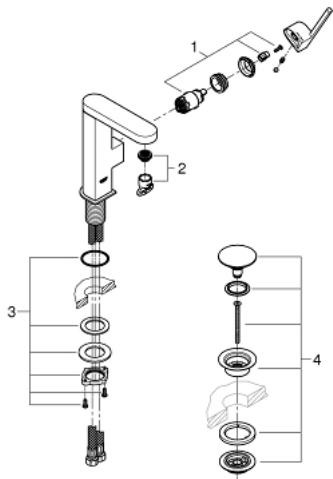

23 872 003 **GROHE PLUS SINGLE-LEVER BASIN MIXER 1/2"**
M-SIZE

PRODUCT DESCRIPTION

- Colour: chrome
- single hole installation
- metal lever
- GROHE SilkMove 28 mm ceramic cartridge
- with temperature limiter
- GROHE LongLife finish
- GROHE EcoJoy - less water, perfect flow
- maximum flow rate (at 3 bar): 5 l/min
- SpeedClean mousseur
- GROHE AquaGuide adjustable mousseur
- rapid installation system
- swivel spout with easy docking
- swivel area 90°
- smooth body with push-open waste set 1 1/4"
- flexible connection hoses

23 872 003 **GROHE PLUS SINGLE-LEVER BASIN MIXER 1/2"**
M-SIZE

SPARE PARTS, August 2018 – now

- 1: Cartridge (Spare part-nr. 46963000)
- 2: Mousseur (Spare part-nr. 48449000)
- 3: Shank fastening assembly (Spare part-nr. 48384000)
- 4: Waste fitting (Spare part-nr. 65807000)