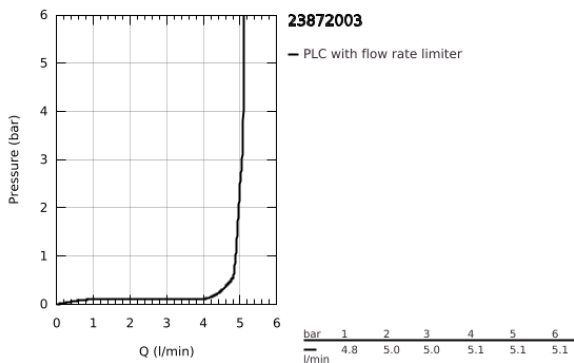

23 872 003 **GROHE PLUS SINGLE-LEVER BASIN MIXER 1/2"**
M-SIZE

PRODUCT DESCRIPTION

- Colour: chrome
- single hole installation
- metal lever
- GROHE SilkMove 28 mm ceramic cartridge
- with temperature limiter
- GROHE LongLife finish
- GROHE EcoJoy - less water, perfect flow
- maximum flow rate (at 3 bar): 5 l/min
- SpeedClean mousseur
- GROHE AquaGuide adjustable mousseur
- rapid installation system
- swivel spout with easy docking
- swivel area 90°
- smooth body with push-open waste set 1 1/4"
- flexible connection hoses

23 872 003 **GROHE PLUS SINGLE-LEVER BASIN MIXER 1/2"**
M-SIZE

SPARE PARTS, August 2018 – now

- 1: Cartridge (Spare part-nr. 46963000)
- 2: Mousseur (Spare part-nr. 48449000)
- 3: Shank fastening assembly (Spare part-nr. 48384000)
- 4: Waste fitting (Spare part-nr. 65807000)