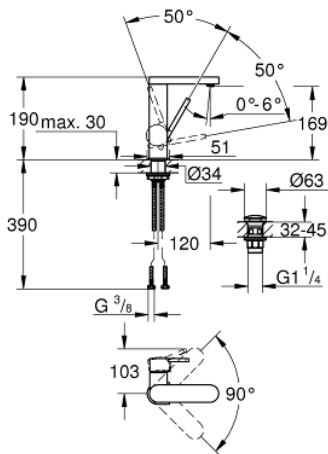

23 872 003 **GROHE PLUS SINGLE-LEVER BASIN MIXER 1/2"**
M-SIZE

PRODUCT DESCRIPTION

- Colour: chrome
- single hole installation
- metal lever
- GROHE SilkMove 28 mm ceramic cartridge
- with temperature limiter
- GROHE LongLife finish
- GROHE EcoJoy - less water, perfect flow
- maximum flow rate (at 3 bar): 5 l/min
- SpeedClean mousseur
- GROHE AquaGuide adjustable mousseur
- rapid installation system
- swivel spout with easy docking
- swivel area 90°
- smooth body with push-open waste set 1 1/4"
- flexible connection hoses

23 872 003 **GROHE PLUS SINGLE-LEVER BASIN MIXER 1/2"**
M-SIZE

SPARE PARTS, August 2018 – now

- 1: Cartridge (Spare part-nr. 46963000)
- 2: Mousseur (Spare part-nr. 48449000)
- 3: Shank fastening assembly (Spare part-nr. 48384000)
- 4: Waste fitting (Spare part-nr. 65807000)