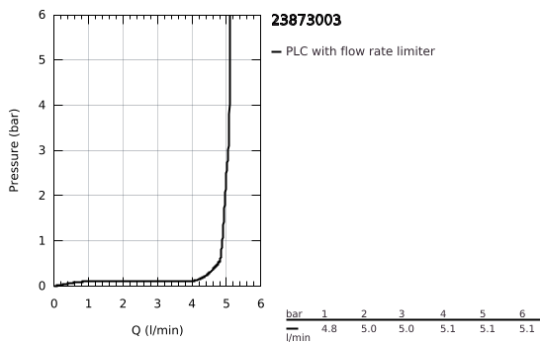

23 873 003 **GROHE PLUS SINGLE-LEVER BASIN MIXER 1/2"**
L-SIZE

PRODUCT DESCRIPTION

- Colour: chrome
- single hole installation
- metal lever
- GROHE SilkMove 28 mm ceramic cartridge
- with temperature limiter
- GROHE LongLife finish
- GROHE EcoJoy - less water, perfect flow
- maximum flow rate (at 3 bar): 5 l/min
- SpeedClean mousseur
- GROHE AquaGuide adjustable mousseur
- rapid installation system
- swivel spout with easy docking
- swivel area 90°
- smooth body with push-open waste set 1 1/4"
- flexible connection hoses

23 873 003 **GROHE PLUS SINGLE-LEVER BASIN MIXER 1/2"**
L-SIZE

SPARE PARTS, August 2018 – now

- 1: Cartridge (Spare part-nr. 46963000)
- 2: Mousseur (Spare part-nr. 48449000)
- 3: Shank fastening assembly (Spare part-nr. 48384000)
- 4: Waste fitting (Spare part-nr. 65807000)