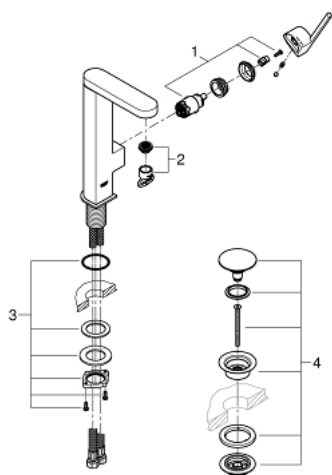

23 873 003 **GROHE PLUS SINGLE-LEVER BASIN MIXER 1/2"**
L-SIZE

PRODUCT DESCRIPTION

- Colour: chrome
- single hole installation
- metal lever
- GROHE SilkMove 28 mm ceramic cartridge
- with temperature limiter
- GROHE LongLife finish
- GROHE EcoJoy - less water, perfect flow
- maximum flow rate (at 3 bar): 5 l/min
- SpeedClean mousseur
- GROHE AquaGuide adjustable mousseur
- rapid installation system
- swivel spout with easy docking
- swivel area 90°
- smooth body with push-open waste set 1 1/4"
- flexible connection hoses

23 873 003 **GROHE PLUS SINGLE-LEVER BASIN MIXER 1/2"**
L-SIZE

SPARE PARTS, August 2018 – now

- 1: Cartridge (Spare part-nr. 46963000)
- 2: Mousseur (Spare part-nr. 48449000)
- 3: Shank fastening assembly (Spare part-nr. 48384000)
- 4: Waste fitting (Spare part-nr. 65807000)