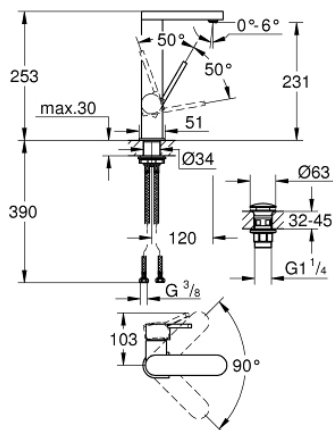

23 873 003 **GROHE PLUS SINGLE-LEVER BASIN MIXER 1/2"**
L-SIZE

PRODUCT DESCRIPTION

- Colour: chrome
- single hole installation
- metal lever
- GROHE SilkMove 28 mm ceramic cartridge
- with temperature limiter
- GROHE LongLife finish
- GROHE EcoJoy - less water, perfect flow
- maximum flow rate (at 3 bar): 5 l/min
- SpeedClean mousseur
- GROHE AquaGuide adjustable mousseur
- rapid installation system
- swivel spout with easy docking
- swivel area 90°
- smooth body with push-open waste set 1 1/4"
- flexible connection hoses

23 873 003 **GROHE PLUS SINGLE-LEVER BASIN MIXER 1/2"**
L-SIZE

SPARE PARTS, August 2018 – now

- 1: Cartridge (Spare part-nr. 46963000)
- 2: Mousseur (Spare part-nr. 48449000)
- 3: Shank fastening assembly (Spare part-nr. 48384000)
- 4: Waste fitting (Spare part-nr. 65807000)