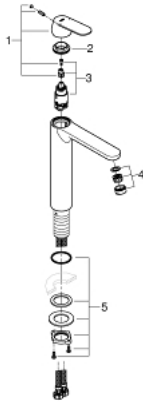

23 921 000 **EUROSMART COSMOPOLITAN SINGLE-LEVER BASIN MIXER 1/2" XL-SIZE**

PRODUCT DESCRIPTION

- Colour: chrome
- single hole installation
- metal lever
- for free-standing basins
- GROHE SilkMove 28 mm ceramic cartridge
- with temperature limiter
- GROHE LongLife finish
- GROHE EcoJoy - less water, perfect flow
- maximum flow rate (at 3 bar): 5 l/min
- GROHE AquaGuide adjustable mousseur
- rapid installation system
- smooth body
- flexible connection hoses
- min. recommended pressure 1.0 bar

23 921 000 **EUROSMART COSMOPOLITAN SINGLE-LEVER BASIN MIXER 1/2"**
XL-SIZE

SPARE PARTS, February 2019 – now

- 1: Lever (Spare part-nr. 48525000)
- 2: Fitting ring (Spare part-nr. 46715000)
- 3: Cartridge (Spare part-nr. 46580000)
- 4: Flow straightener (Spare part-nr. 48300000)
- 5: Shank fastening assembly (Spare part-nr. 48384000)