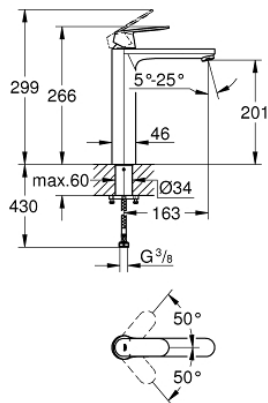

23 921 000 **EUROSMART COSMOPOLITAN SINGLE-LEVER BASIN MIXER 1/2" XL-SIZE**

PRODUCT DESCRIPTION

- Colour: chrome
- single hole installation
- metal lever
- for free-standing basins
- GROHE SilkMove 28 mm ceramic cartridge
- with temperature limiter
- GROHE LongLife finish
- GROHE EcoJoy - less water, perfect flow
- maximum flow rate (at 3 bar): 5 l/min
- GROHE AquaGuide adjustable mousseur
- rapid installation system
- smooth body
- flexible connection hoses
- min. recommended pressure 1.0 bar

23 921 000 **EUROSMART COSMOPOLITAN SINGLE-LEVER BASIN MIXER 1/2"**
XL-SIZE

SPARE PARTS, February 2019 – now

- 1: Lever (Spare part-nr. 48525000)
- 2: Fitting ring (Spare part-nr. 46715000)
- 3: Cartridge (Spare part-nr. 46580000)
- 4: Flow straightener (Spare part-nr. 48300000)
- 5: Shank fastening assembly (Spare part-nr. 48384000)