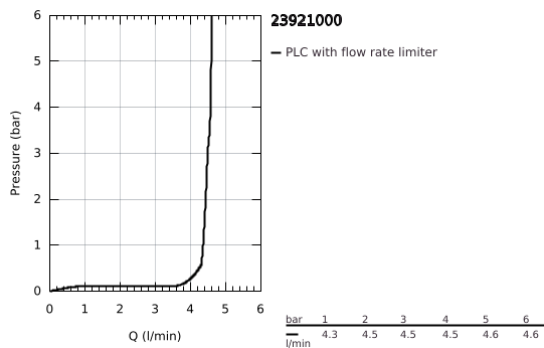

23 921 000 **EUROSMART COSMOPOLITAN SINGLE-LEVER BASIN MIXER 1/2" XL-SIZE**

PRODUCT DESCRIPTION

- Colour: chrome
- single hole installation
- metal lever
- for free-standing basins
- GROHE SilkMove 28 mm ceramic cartridge
- with temperature limiter
- GROHE LongLife finish
- GROHE EcoJoy - less water, perfect flow
- maximum flow rate (at 3 bar): 5 l/min
- GROHE AquaGuide adjustable mousseur
- rapid installation system
- smooth body
- flexible connection hoses
- min. recommended pressure 1.0 bar

23 921 000 **EUROSMART COSMOPOLITAN SINGLE-LEVER BASIN MIXER 1/2"**
XL-SIZE

SPARE PARTS, February 2019 – now

- 1: Lever (Spare part-nr. 48525000)
- 2: Fitting ring (Spare part-nr. 46715000)
- 3: Cartridge (Spare part-nr. 46580000)
- 4: Flow straightener (Spare part-nr. 48300000)
- 5: Shank fastening assembly (Spare part-nr. 48384000)