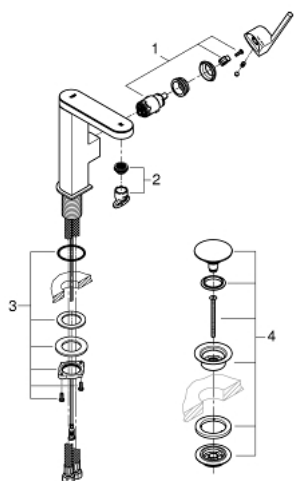

23 958 003 **GROHE PLUS SINGLE-LEVER BASIN MIXER 1/2" WITH LED DISPLAY < BR/>M-SIZE**

PRODUCT DESCRIPTION

- Colour: chrome
- colour LED water temperature display
- infra-red diverter: mousseur / Eco spray
- automatic return to mousseur
- single hole installation
- metal lever
- GROHE SilkMove 28 mm ceramic cartridge
- with temperature limiter
- GROHE LongLife finish
- GROHE EcoJoy - less water, perfect flow
- maximum flow rate (at 3 bar): 5 l/min
- SpeedClean mousseur
- GROHE AquaGuide adjustable mousseur
- rapid installation system
- swivel spout with easy docking
- swivel area 90°
- smooth body with push-open waste set 1 1/4"
- flexible connection hoses
- 1.5 V alkaline mono battery, 4 x mono cell
- external battery

23 958 003 **GROHE PLUS SINGLE-LEVER BASIN MIXER 1/2" WITH LED DISPLAY < BR/>M-SIZE**

SPARE PARTS, April 2019 – now

- 1: Cartridge (Spare part-nr. 46963000)
- 2: Mousseur (Spare part-nr. 48449000)
- 3: Shank fastening assembly (Spare part-nr. 48384000)
- 4: Waste fitting (Spare part-nr. 65807000)