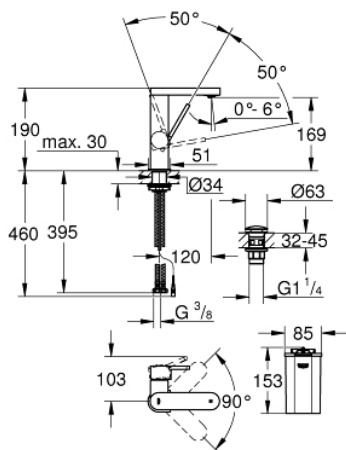

23 958 003 **GROHE PLUS SINGLE-LEVER BASIN MIXER 1/2" WITH LED DISPLAY < BR/>M-SIZE**

PRODUCT DESCRIPTION

- Colour: chrome
- colour LED water temperature display
- infra-red diverter: mousseur / Eco spray
- automatic return to mousseur
- single hole installation
- metal lever
- GROHE SilkMove 28 mm ceramic cartridge
- with temperature limiter
- GROHE LongLife finish
- GROHE EcoJoy - less water, perfect flow
- maximum flow rate (at 3 bar): 5 l/min
- SpeedClean mousseur
- GROHE AquaGuide adjustable mousseur
- rapid installation system
- swivel spout with easy docking
- swivel area 90°
- smooth body with push-open waste set 1 1/4"
- flexible connection hoses
- 1.5 V alkaline mono battery, 4 x mono cell
- external battery

23 958 003 **GROHE PLUS SINGLE-LEVER BASIN MIXER 1/2" WITH LED DISPLAY < BR/>M-SIZE**

SPARE PARTS, April 2019 – now

- 1: Cartridge (Spare part-nr. 46963000)
- 2: Mousseur (Spare part-nr. 48449000)
- 3: Shank fastening assembly (Spare part-nr. 48384000)
- 4: Waste fitting (Spare part-nr. 65807000)