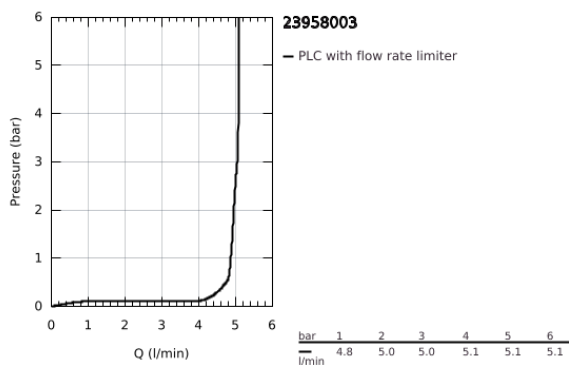

23 958 003 **GROHE PLUS SINGLE-LEVER BASIN MIXER 1/2" WITH LED DISPLAY < BR/>M-SIZE**

PRODUCT DESCRIPTION

- Colour: chrome
- colour LED water temperature display
- infra-red diverter: mousseur / Eco spray
- automatic return to mousseur
- single hole installation
- metal lever
- GROHE SilkMove 28 mm ceramic cartridge
- with temperature limiter
- GROHE LongLife finish
- GROHE EcoJoy - less water, perfect flow
- maximum flow rate (at 3 bar): 5 l/min
- SpeedClean mousseur
- GROHE AquaGuide adjustable mousseur
- rapid installation system
- swivel spout with easy docking
- swivel area 90°
- smooth body with push-open waste set 1 1/4"
- flexible connection hoses
- 1.5 V alkaline mono battery, 4 x mono cell
- external battery

23 958 003 **GROHE PLUS SINGLE-LEVER BASIN MIXER 1/2" WITH LED DISPLAY < BR/>M-SIZE**

SPARE PARTS, April 2019 – now

- 1: Cartridge (Spare part-nr. 46963000)
- 2: Mousseur (Spare part-nr. 48449000)
- 3: Shank fastening assembly (Spare part-nr. 48384000)
- 4: Waste fitting (Spare part-nr. 65807000)