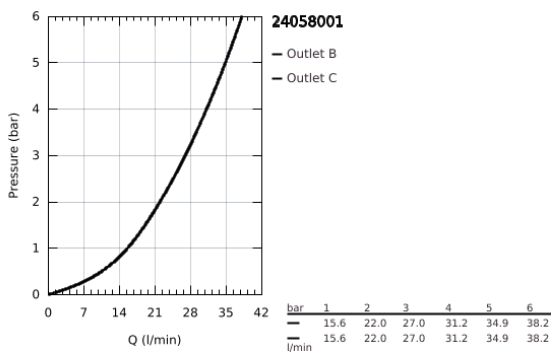

24 058 001 ESSENCE SINGLE-LEVER MIXER WITH 2-WAY DIVERTER

PRODUCT DESCRIPTION

- Colour: chrome
- trim set for GROHE Rapido SmartBox (35 600/35 604)
- GROHE SilkMove 46 mm ceramic cartridge
- GROHE LongLife finish
- wall escutcheon with GROHE FastFixation (covered escutcheon- and shaft sealing, covered fixing)
- metal escutcheon, retroactively 6° adjustable
- metal lever
- automatic 2-way diverter
- without roughing-in set 35 600/35 604 (please order separately)
- flow performance: outlet B = 27 l/min, outlet C = 27 l/min

24 058 001 ESSENCE SINGLE-LEVER MIXER WITH 2-WAY DIVERTER

SPARE PARTS, July 2017 – now

- 1: Lever (Spare part-nr. 46915000)
- 2: Escutcheon (Spare part-nr. 48429000)
- 3: Mounting plate (Spare part-nr. 48440000)
- 4: Cap (Spare part-nr. 02693000)
- 5: Diverter (Spare part-nr. 48442000)
- 6: Cartridge (Spare part-nr. 46048000)
- 7: Non-return valve (Spare part-nr. 49085000)
- 8: Seal (Spare part-nr. 48360000)
- 9: Temperature limiter (Spare part-nr. 46308000)*
- 10: Backflow protection combination (EN1717) (Spare part-nr. 14055000)*
- 11: Universal extension set single-lever mixers, 25 mm (Spare part-nr. 1405600)*
- 12: Diverter (Spare part-nr. 48444000)*
- 13: Universal extension set single-lever mixers, 50 mm (Spare part-nr. 1405700)*
- 14: Diverter (Spare part-nr. 48445000)*