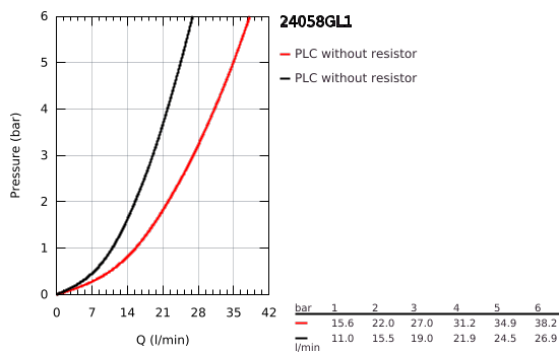

24 058 GL1 ESSENCE SINGLE-LEVER MIXER WITH 2-WAY DIVERTER

PRODUCT DESCRIPTION

- Colour: cool sunrise
- trim set for GROHE Rapido SmartBox (35 600/35 604)
- GROHE SilkMove 46 mm ceramic cartridge
- GROHE LongLife finish
- wall escutcheon with GROHE FastFixation (covered escutcheon- and shaft sealing, covered fixing)
- metal escutcheon, retroactively 6° adjustable
- metal lever
- automatic 2-way diverter
- without roughing-in set 35 600/35 604 (please order separately)
- flow performance: outlet B = 27 l/min, outlet C = 27 l/min

24 058 GL1 ESSENCE SINGLE-LEVER MIXER WITH 2-WAY DIVERTER

SPARE PARTS, July 2016 – now

- 1: Lever (Spare part-nr. 46917GL0)
- 2: Fitting ring (Spare part-nr. 46715000)
- 3: Cartridge (Spare part-nr. 46580000)
- 4: lift rod (Spare part-nr. 46739GL0)
- 5: Mousseur (Spare part-nr. 48270000)
- 6: Shank fastening assembly (Spare part-nr. 46645000)
- 7: Waste set 1 1/4" (Spare part-nr. 28910GL0)
- 7.1: Plug (Spare part-nr. 07182GL0)
- 7.2: Eccentric rod (Spare part-nr. 07052000)
- 8: Mounting wrench (Spare part-nr. 19017000)*
- 9: Eccentric rod (Spare part-nr. 07341000)*