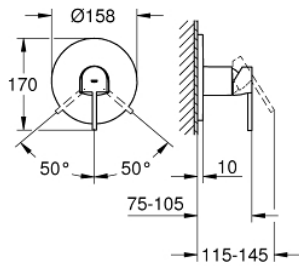

24 059 003 GROHE PLUS SINGLE-LEVER SHOWER MIXER

PRODUCT DESCRIPTION

- Colour: chrome
- trim set for GROHE Rapido SmartBox (35 600/35 604)
- GROHE SilkMove 46 mm ceramic cartridge
- GROHE LongLife finish
- wall escutcheon with GROHE FastFixation (covered escutcheon- and shaft sealing, covered fixing)
- metal escutcheon, retroactively 6° adjustable
- metal lever
- flow performance: outlet B or C = 30 l/min
- without roughing-in-set

24 059 003 GROHE PLUS SINGLE-LEVER SHOWER MIXER

SPARE PARTS, August 2018 – now

- 1: Lever (Spare part-nr. 48496000)
- 2: Escutcheon (Spare part-nr. 49116000)
- 3: Mounting plate (Spare part-nr. 48441000)
- 4: Cap (Spare part-nr. 48495000)
- 5: Cartridge (Spare part-nr. 46048000)
- 6: Seal (Spare part-nr. 48360000)
- 7: Temperature limiter (Spare part-nr. 46375000)*
- 8: Backflow protection combination (EN1717) (Spare part-nr. 14055000)*
- 9: Universal extension set single-lever mixers, 25 mm (Spare part-nr. 14056000)*
- 10: Universal extension set single-lever mixers, 50 mm (Spare part-nr. 14057000)*