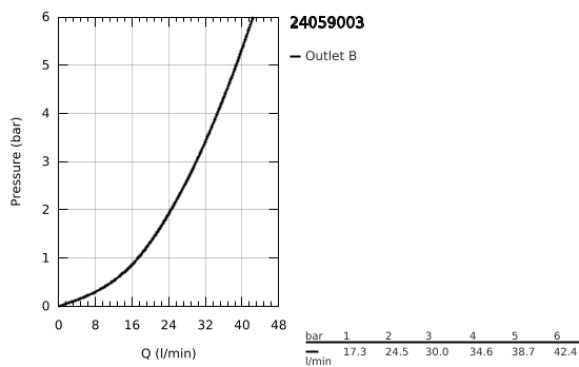

24 059 003 GROHE PLUS SINGLE-LEVER SHOWER MIXER

PRODUCT DESCRIPTION

- Colour: chrome
- trim set for GROHE Rapido SmartBox (35 600/35 604)
- GROHE SilkMove 46 mm ceramic cartridge
- GROHE LongLife finish
- wall escutcheon with GROHE FastFixation (covered escutcheon- and shaft sealing, covered fixing)
- metal escutcheon, retroactively 6° adjustable
- metal lever
- flow performance: outlet B or C = 30 l/min
- without roughing-in-set

24 059 003 GROHE PLUS SINGLE-LEVER SHOWER MIXER

SPARE PARTS, August 2018 – now

- 1: Lever (Spare part-nr. 48496000)
- 2: Escutcheon (Spare part-nr. 49116000)
- 3: Mounting plate (Spare part-nr. 48441000)
- 4: Cap (Spare part-nr. 48495000)
- 5: Cartridge (Spare part-nr. 46048000)
- 6: Seal (Spare part-nr. 48360000)
- 7: Temperature limiter (Spare part-nr. 46375000)*
- 8: Backflow protection combination (EN1717) (Spare part-nr. 14055000)*
- 9: Universal extension set single-lever mixers, 25 mm (Spare part-nr. 14056000)*
- 10: Universal extension set single-lever mixers, 50 mm (Spare part-nr. 14057000)*