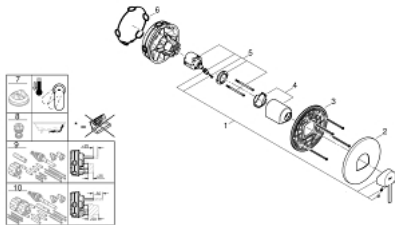

24 059 003 GROHE PLUS SINGLE-LEVER SHOWER MIXER

PRODUCT DESCRIPTION

- Colour: chrome
- trim set for GROHE Rapido SmartBox (35 600/35 604)
- GROHE SilkMove 46 mm ceramic cartridge
- GROHE LongLife finish
- wall escutcheon with GROHE FastFixation (covered escutcheon- and shaft sealing, covered fixing)
- metal escutcheon, retroactively 6° adjustable
- metal lever
- flow performance: outlet B or C = 30 l/min
- without roughing-in-set

24 059 003 GROHE PLUS SINGLE-LEVER SHOWER MIXER

SPARE PARTS, August 2018 – now

- 1: Lever (Spare part-nr. 48496000)
- 2: Escutcheon (Spare part-nr. 49116000)
- 3: Mounting plate (Spare part-nr. 48441000)
- 4: Cap (Spare part-nr. 48495000)
- 5: Cartridge (Spare part-nr. 46048000)
- 6: Seal (Spare part-nr. 48360000)
- 7: Temperature limiter (Spare part-nr. 46375000)*
- 8: Backflow protection combination (EN1717) (Spare part-nr. 14055000)*
- 9: Universal extension set single-lever mixers, 25 mm (Spare part-nr. 14056000)*
- 10: Universal extension set single-lever mixers, 50 mm (Spare part-nr. 14057000)*