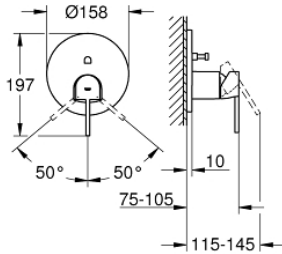

24 060 003 GROHE PLUS SINGLE-LEVER MIXER WITH 2-WAY DIVERTER

PRODUCT DESCRIPTION

- Colour: chrome
- trim set for GROHE Rapido SmartBox (35 600/35 604)
- GROHE SilkMove 46 mm ceramic cartridge
- GROHE LongLife finish
- wall escutcheon with GROHE FastFixation (covered escutcheon- and shaft sealing, covered fixing)
- metal escutcheon, retroactively 6° adjustable
- metal lever
- automatic 2-way diverter
- flow performance: outlet B = 27 l/min, outlet C = 27 l/min
- without roughing-in-set

24 060 003 GROHE PLUS SINGLE-LEVER MIXER WITH 2-WAY DIVERTER

SPARE PARTS, August 2018 – now

- 1: lever (Spare part-nr. 48496000)
 - 2: escutcheon (Spare part-nr. 49118000)
 - 3: Mounting plate (Spare part-nr. 48438000)
 - 4: cap (Spare part-nr. 48495000)
 - 5: Diverter (Spare part-nr. 48442000)
 - 6: Cartridge (Spare part-nr. 46048000)
 - 7: Non-return valve (Spare part-nr. 49085000)
 - 8: Seal (Spare part-nr. 48360000)
 - 9: Temperature limiter (Spare part-nr. 46375000)*
 - 10: Backflow protection combination (EN1717) (Spare part-nr. 14055000)*
 - 11: Universal extension set single-lever mixers, 25 mm (Spare part-nr. 14056000)*
 - 12: Universal extension set single-lever mixers, 50 mm (Spare part-nr. 14057000)*
- * Optional accessories