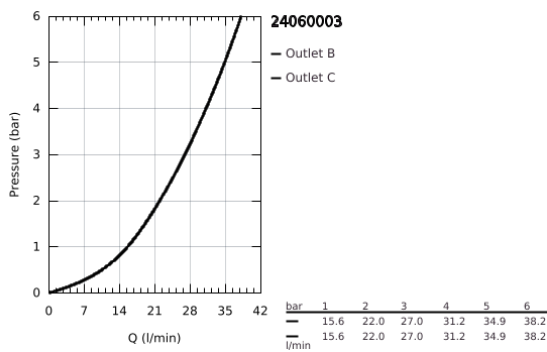

24 060 003 GROHE PLUS SINGLE-LEVER MIXER WITH 2-WAY DIVERTER

PRODUCT DESCRIPTION

- Colour: chrome
- trim set for GROHE Rapido SmartBox (35 600/35 604)
- GROHE SilkMove 46 mm ceramic cartridge
- GROHE LongLife finish
- wall escutcheon with GROHE FastFixation (covered escutcheon- and shaft sealing, covered fixing)
- metal escutcheon, retroactively 6° adjustable
- metal lever
- automatic 2-way diverter
- flow performance: outlet B = 27 l/min, outlet C = 27 l/min
- without roughing-in-set

24 060 003 GROHE PLUS SINGLE-LEVER MIXER WITH 2-WAY DIVERTER

SPARE PARTS, August 2018 – now

- 1: lever (Spare part-nr. 48496000)
 - 2: escutcheon (Spare part-nr. 49118000)
 - 3: Mounting plate (Spare part-nr. 48438000)
 - 4: cap (Spare part-nr. 48495000)
 - 5: Diverter (Spare part-nr. 48442000)
 - 6: Cartridge (Spare part-nr. 46048000)
 - 7: Non-return valve (Spare part-nr. 49085000)
 - 8: Seal (Spare part-nr. 48360000)
 - 9: Temperature limiter (Spare part-nr. 46375000)*
 - 10: Backflow protection combination (EN1717) (Spare part-nr. 14055000)*
 - 11: Universal extension set single-lever mixers, 25 mm (Spare part-nr. 14056000)*
 - 12: Universal extension set single-lever mixers, 50 mm (Spare part-nr. 14057000)*
- * Optional accessories