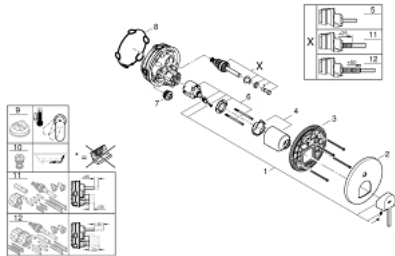

24 060 003 GROHE PLUS SINGLE-LEVER MIXER WITH 2-WAY DIVERTER

PRODUCT DESCRIPTION

- Colour: chrome
- trim set for GROHE Rapido SmartBox (35 600/35 604)
- GROHE SilkMove 46 mm ceramic cartridge
- GROHE LongLife finish
- wall escutcheon with GROHE FastFixation (covered escutcheon- and shaft sealing, covered fixing)
- metal escutcheon, retroactively 6° adjustable
- metal lever
- automatic 2-way diverter
- flow performance: outlet B = 27 l/min, outlet C = 27 l/min
- without roughing-in-set

24 060 003 GROHE PLUS SINGLE-LEVER MIXER WITH 2-WAY DIVERTER

SPARE PARTS, August 2018 – now

- 1: lever (Spare part-nr. 48496000)
 - 2: escutcheon (Spare part-nr. 49118000)
 - 3: Mounting plate (Spare part-nr. 48438000)
 - 4: cap (Spare part-nr. 48495000)
 - 5: Diverter (Spare part-nr. 48442000)
 - 6: Cartridge (Spare part-nr. 46048000)
 - 7: Non-return valve (Spare part-nr. 49085000)
 - 8: Seal (Spare part-nr. 48360000)
 - 9: Temperature limiter (Spare part-nr. 46375000)*
 - 10: Backflow protection combination (EN1717) (Spare part-nr. 14055000)*
 - 11: Universal extension set single-lever mixers, 25 mm (Spare part-nr. 14056000)*
 - 12: Universal extension set single-lever mixers, 50 mm (Spare part-nr. 14057000)*
- * Optional accessories