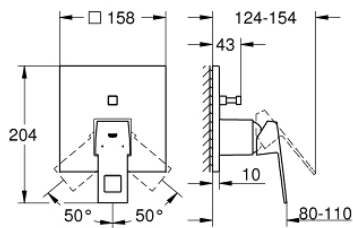

24 062 000 EUROCUBE SINGLE-LEVER MIXER WITH 2-WAY DIVERTER

PRODUCT DESCRIPTION

- Colour: chrome
- trim set for GROHE Rapido SmartBox (35 600/35 604)
- GROHE SilkMove 46 mm ceramic cartridge
- wall escutcheon with GROHE FastFixation (covered escutcheon- and shaft sealing, covered fixing)
- metal escutcheon, retroactively 6° adjustable
- metal lever
- automatic 2-way diverter
- without roughing-in set 35 600/35 604 (please order separately)
- flow performance: outlet B = 27 l/min, outlet C = 27 l/min

24 062 000 EUROCUBE SINGLE-LEVER MIXER WITH 2-WAY DIVERTER

SPARE PARTS, July 2017 – now

- 1: Lever (Spare part-nr. 46782000)
 - 2: Escutcheon (Spare part-nr. 48431000)
 - 3: Mounting plate (Spare part-nr. 48438000)
 - 4: Cap (Spare part-nr. 46784000)
 - 5: Diverter (Spare part-nr. 48442000)
 - 6: Cartridge (Spare part-nr. 46048000)
 - 7: Non-return valve (Spare part-nr. 49085000)
 - 8: Seal (Spare part-nr. 48360000)
 - 9: Temperature limiter (Spare part-nr. 46375000)*
 - 10: Backflow protection combination (EN1717) (Spare part-nr. 14055000)*
 - 11: Universal extension set single-lever mixers, 25 mm (Spare part-nr. 14056000)*
 - 12: Diverter (Spare part-nr. 48444000)*
 - 13: Universal extension set single-lever mixers, 50 mm (Spare part-nr. 14057000)*
 - 14: Diverter (Spare part-nr. 48445000)*
- * Optional accessories