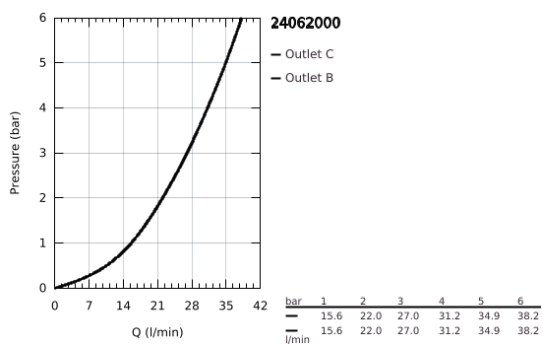

24 062 000 EUROCUBE SINGLE-LEVER MIXER WITH 2-WAY DIVERTER

PRODUCT DESCRIPTION

- Colour: chrome
- trim set for GROHE Rapido SmartBox (35 600/35 604)
- GROHE SilkMove 46 mm ceramic cartridge
- wall escutcheon with GROHE FastFixation (covered escutcheon- and shaft sealing, covered fixing)
- metal escutcheon, retroactively 6° adjustable
- metal lever
- automatic 2-way diverter
- without roughing-in set 35 600/35 604 (please order separately)
- flow performance: outlet B = 27 l/min, outlet C = 27 l/min

24 062 000 EUROCUBE SINGLE-LEVER MIXER WITH 2-WAY DIVERTER

SPARE PARTS, July 2017 – now

- 1: Lever (Spare part-nr. 46782000)
 - 2: Escutcheon (Spare part-nr. 48431000)
 - 3: Mounting plate (Spare part-nr. 48438000)
 - 4: Cap (Spare part-nr. 46784000)
 - 5: Diverter (Spare part-nr. 48442000)
 - 6: Cartridge (Spare part-nr. 46048000)
 - 7: Non-return valve (Spare part-nr. 49085000)
 - 8: Seal (Spare part-nr. 48360000)
 - 9: Temperature limiter (Spare part-nr. 46375000)*
 - 10: Backflow protection combination (EN1717) (Spare part-nr. 14055000)*
 - 11: Universal extension set single-lever mixers, 25 mm (Spare part-nr. 14056000)*
 - 12: Diverter (Spare part-nr. 48444000)*
 - 13: Universal extension set single-lever mixers, 50 mm (Spare part-nr. 14057000)*
 - 14: Diverter (Spare part-nr. 48445000)*
- * Optional accessories