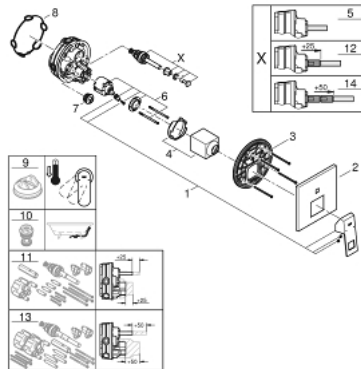

24 062 000 EUROCUBE SINGLE-LEVER MIXER WITH 2-WAY DIVERTER

PRODUCT DESCRIPTION

- Colour: chrome
- trim set for GROHE Rapido SmartBox (35 600/35 604)
- GROHE SilkMove 46 mm ceramic cartridge
- wall escutcheon with GROHE FastFixation (covered escutcheon- and shaft sealing, covered fixing)
- metal escutcheon, retroactively 6° adjustable
- metal lever
- automatic 2-way diverter
- without roughing-in set 35 600/35 604 (please order separately)
- flow performance: outlet B = 27 l/min, outlet C = 27 l/min

24 062 000 EUROCUBE SINGLE-LEVER MIXER WITH 2-WAY DIVERTER

SPARE PARTS, July 2017 – now

- 1: Lever (Spare part-nr. 46782000)
 - 2: Escutcheon (Spare part-nr. 48431000)
 - 3: Mounting plate (Spare part-nr. 48438000)
 - 4: Cap (Spare part-nr. 46784000)
 - 5: Diverter (Spare part-nr. 48442000)
 - 6: Cartridge (Spare part-nr. 46048000)
 - 7: Non-return valve (Spare part-nr. 49085000)
 - 8: Seal (Spare part-nr. 48360000)
 - 9: Temperature limiter (Spare part-nr. 46375000)*
 - 10: Backflow protection combination (EN1717) (Spare part-nr. 14055000)*
 - 11: Universal extension set single-lever mixers, 25 mm (Spare part-nr. 14056000)*
 - 12: Diverter (Spare part-nr. 48444000)*
 - 13: Universal extension set single-lever mixers, 50 mm (Spare part-nr. 14057000)*
 - 14: Diverter (Spare part-nr. 48445000)*
- * Optional accessories