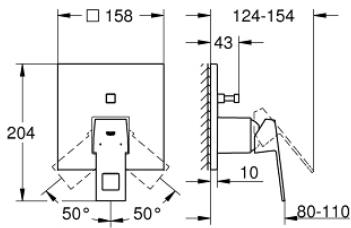

### PRODUCT DESCRIPTION

- Colour: brushed hard graphite
- trim set for GROHE Rapido SmartBox (35 600/35 604)
- GROHE SilkMove 46 mm ceramic cartridge
- GROHE LongLife finish
- wall escutcheon with GROHE FastFixation (covered escutcheon- and shaft sealing, covered fixing)
- metal escutcheon, retroactively 6° adjustable
- metal lever
- automatic 2-way diverter
- without roughing-in set 35 600/35 604 (please order separately)
- flow performance: outlet B = 27 l/min, outlet C = 27 l/min

### SPARE PARTS, March 2019 – now

- 1: Lever (Spare part-nr. 46782AL0)
  - 2: Escutcheon (Spare part-nr. 48431AL0)
  - 3: Mounting plate (Spare part-nr. 48438000)
  - 4: Cap (Spare part-nr. 46784AL0)
  - 5: Diverter (Spare part-nr. 48442AL0)
  - 6: Cartridge (Spare part-nr. 46048000)
  - 7: Non-return valve (Spare part-nr. 49085000)
  - 8: Seal (Spare part-nr. 48360000)
  - 9: Temperature limiter (Spare part-nr. 46375000)\*
  - 10: Backflow protection combination (EN1717) (Spare part-nr. 14055000)\*
  - 11: Universal extension set single-lever mixers, 25 mm (Spare part-nr. 14056000)\*
  - 12: Diverter (Spare part-nr. 48444AL0)\*
  - 13: Universal extension set single-lever mixers, 50 mm (Spare part-nr. 14057000)\*
  - 14: Diverter (Spare part-nr. 48445AL0)\*
- \* Optional accessories