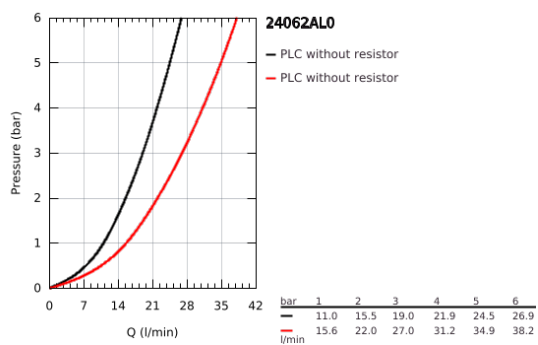

## 24 062 AL0 EUROCUBE SINGLE-LEVER MIXER WITH 2-WAY DIVERTER

### PRODUCT DESCRIPTION

- Colour: brushed hard graphite
- trim set for GROHE Rapido SmartBox (35 600/35 604)
- GROHE SilkMove 46 mm ceramic cartridge
- GROHE LongLife finish
- wall escutcheon with GROHE FastFixation (covered escutcheon- and shaft sealing, covered fixing)
- metal escutcheon, retroactively 6° adjustable
- metal lever
- automatic 2-way diverter
- without roughing-in set 35 600/35 604 (please order separately)
- flow performance: outlet B = 27 l/min, outlet C = 27 l/min