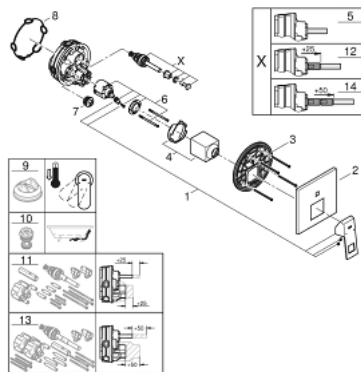

## 24 062 AL0 EUROCUBE SINGLE-LEVER MIXER WITH 2-WAY DIVERTER

### PRODUCT DESCRIPTION

- Colour: brushed hard graphite
- trim set for GROHE Rapido SmartBox (35 600/35 604)
- GROHE SilkMove 46 mm ceramic cartridge
- GROHE LongLife finish
- wall escutcheon with GROHE FastFixation (covered escutcheon- and shaft sealing, covered fixing)
- metal escutcheon, retroactively 6° adjustable
- metal lever
- automatic 2-way diverter
- without roughing-in set 35 600/35 604 (please order separately)
- flow performance: outlet B = 27 l/min, outlet C = 27 l/min

### SPARE PARTS, March 2019 – now

- 1: Lever (Spare part-nr. 46782AL0)
  - 2: Escutcheon (Spare part-nr. 48431AL0)
  - 3: Mounting plate (Spare part-nr. 48438000)
  - 4: Cap (Spare part-nr. 46784AL0)
  - 5: Diverter (Spare part-nr. 48442AL0)
  - 6: Cartridge (Spare part-nr. 46048000)
  - 7: Non-return valve (Spare part-nr. 49085000)
  - 8: Seal (Spare part-nr. 48360000)
  - 9: Temperature limiter (Spare part-nr. 46375000)\*
  - 10: Backflow protection combination (EN1717) (Spare part-nr. 14055000)\*
  - 11: Universal extension set single-lever mixers, 25 mm (Spare part-nr. 14056000)\*
  - 12: Diverter (Spare part-nr. 48444AL0)\*
  - 13: Universal extension set single-lever mixers, 50 mm (Spare part-nr. 14057000)\*
  - 14: Diverter (Spare part-nr. 48445AL0)\*
- \* Optional accessories