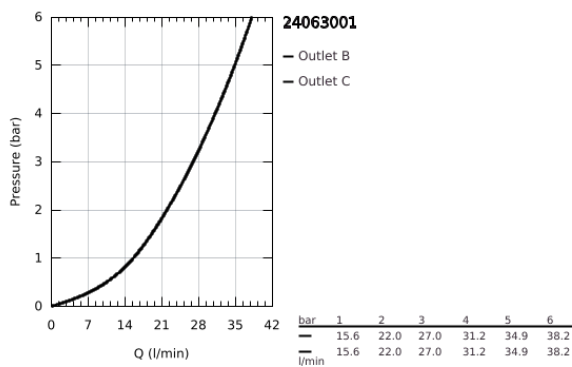

24 063 001 LINEARE SINGLE-LEVER SHOWER MIXER

PRODUCT DESCRIPTION

- Colour: chrome
- trim set for GROHE Rapido SmartBox (35 600/35 604)
- GROHE SilkMove 46 mm ceramic cartridge
- GROHE LongLife finish
- wall escutcheon with GROHE FastFixation (covered escutcheon- and shaft sealing, covered fixing)
- metal escutcheon, retroactively 6° adjustable
- metal lever
- without roughing-in set 35 600/35 604 (please order separately)
- flow performance: outlet B or C = 30 l/min

24 063 001 LINEARE SINGLE-LEVER SHOWER MIXER

SPARE PARTS, July 2017 – now

1: Lever (Spare part-nr. 46988000)

2: Escutcheon (Spare part-nr. 48428000)

3: Mounting plate (Spare part-nr. 48439000)

4: Cap (Spare part-nr. 09038000)