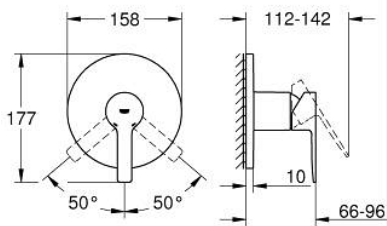

24 063 001 LINEARE SINGLE-LEVER SHOWER MIXER

PRODUCT DESCRIPTION

- Colour: chrome
- trim set for GROHE Rapido SmartBox (35 600/35 604)
- GROHE SilkMove 46 mm ceramic cartridge
- GROHE LongLife finish
- wall escutcheon with GROHE FastFixation (covered escutcheon- and shaft sealing, covered fixing)
- metal escutcheon, retroactively 6° adjustable
- metal lever
- without roughing-in set 35 600/35 604 (please order separately)
- flow performance: outlet B or C = 30 l/min

24 063 001 LINEARE SINGLE-LEVER SHOWER MIXER

SPARE PARTS, July 2017 – now

1: Lever (Spare part-nr. 46988000)

2: Escutcheon (Spare part-nr. 48428000)

3: Mounting plate (Spare part-nr. 48439000)

4: Cap (Spare part-nr. 09038000)

5: Cartridge (Spare part-nr. 46048000)

6: Seal (Spare part-nr. 48360000)

7: Temperature limiter (Spare part-nr. 46375000)*

8: Universal extension set single-lever mixers, 25 mm (Spare part-nr. 14056000

)*

9: Universal extension set single-lever mixers, 50 mm (Spare part-nr. 14057000

)*

* Optional accessories