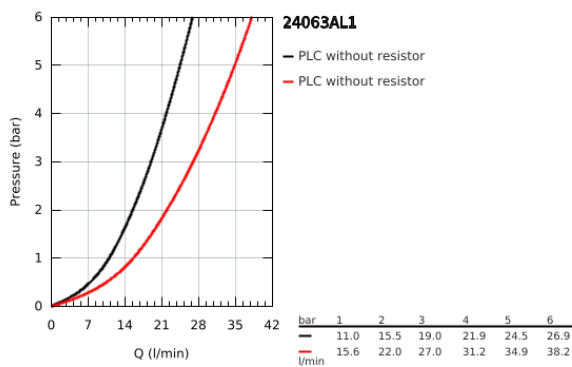

24 063 AL1 LINEARE SINGLE-LEVER SHOWER MIXER

PRODUCT DESCRIPTION

- Colour: brushed hard graphite
- trim set for GROHE Rapido SmartBox (35 600/35 604)
- GROHE SilkMove 46 mm ceramic cartridge
- GROHE LongLife finish
- wall escutcheon with GROHE FastFixation (covered escutcheon- and shaft sealing, covered fixing)
- metal escutcheon, retroactively 6° adjustable
- metal lever
- without roughing-in set 35 600/35 604 (please order separately)
- flow performance: outlet B or C = 30 l/min

24 063 AL1 LINEARE SINGLE-LEVER SHOWER MIXER

SPARE PARTS, March 2019 – now

1: Lever (Spare part-nr. 46988AL0)

1: Escutcheon (Spare part-nr. 48428AL0)

3: Mounting plate (Spare part-nr. 48439000)

4: Cap (Spare part-nr. 09038AL0)