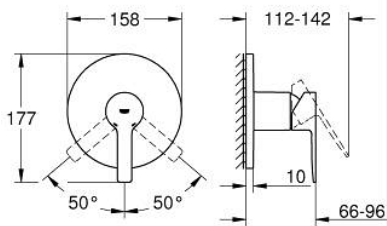

24 063 AL1 LINEARE SINGLE-LEVER SHOWER MIXER

PRODUCT DESCRIPTION

- Colour: brushed hard graphite
- trim set for GROHE Rapido SmartBox (35 600/35 604)
- GROHE SilkMove 46 mm ceramic cartridge
- GROHE LongLife finish
- wall escutcheon with GROHE FastFixation (covered escutcheon- and shaft sealing, covered fixing)
- metal escutcheon, retroactively 6° adjustable
- metal lever
- without roughing-in set 35 600/35 604 (please order separately)
- flow performance: outlet B or C = 30 l/min

24 063 AL1 LINEARE SINGLE-LEVER SHOWER MIXER

SPARE PARTS, March 2019 – now

1: Lever (Spare part-nr. 46988AL0)

1: Escutcheon (Spare part-nr. 48428AL0)

3: Mounting plate (Spare part-nr. 48439000)

4: Cap (Spare part-nr. 09038AL0)

5: Cartridge (Spare part-nr. 46048000)

6: Seal (Spare part-nr. 48360000)

7: Temperature limiter (Spare part-nr. 46375000)*

8: Universal extension set single-lever mixers, 25 mm (Spare part-nr. 14056000

)*

9: Universal extension set single-lever mixers, 50 mm (Spare part-nr. 14057000

)*

* Optional accessories