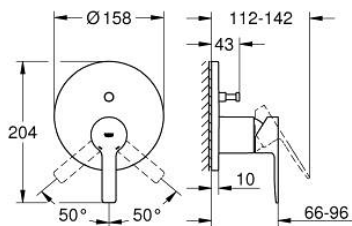

24 064 001 LINEARE SINGLE-LEVER MIXER WITH 2-WAY DIVERTER

PRODUCT DESCRIPTION

- Colour: chrome
- trim set for GROHE Rapido SmartBox (35 600/35 604)
- GROHE SilkMove 46 mm ceramic cartridge
- GROHE LongLife finish
- wall escutcheon with GROHE FastFixation (covered escutcheon- and shaft sealing, covered fixing)
- metal escutcheon, retroactively 6° adjustable
- metal lever
- automatic 2-way diverter
- without roughing-in set 35 600/35 604 (please order separately)
- flow performance: outlet B = 27 l/min, outlet C = 27 l/min

24 064 001 LINEARE SINGLE-LEVER MIXER WITH 2-WAY DIVERTER

SPARE PARTS, April 2024 – now

- 1: Lever (Spare part-nr. 46988000)
 - 2: Escutcheon (Spare part-nr. 48429000)
 - 3: Mounting plate (Spare part-nr. 48440000)
 - 4: Cap (Spare part-nr. 09038000)
 - 5: Diverter (Spare part-nr. 48634000)
 - 6: Diverter knob (Spare part-nr. 48637000)
 - 7: Cartridge (Spare part-nr. 46048000)
 - 8: Non-return valve (Spare part-nr. 49085000)
 - 9: Seal (Spare part-nr. 48360000)
 - 10: Temperature limiter (Spare part-nr. 46375000)*
 - 11: Backflow protection combination (EN1717) (Spare part-nr. 14055000)*
 - 12: Universal extension set single-lever mixers, 25 mm (Spare part-nr. 1405600)*
 - 13: diverter (Spare part-nr. 48635000)*
 - 14: Universal extension set single-lever mixers, 50 mm (Spare part-nr. 1405700)*
 - 15: diverter (Spare part-nr. 48636000)*
- * Optional accessories