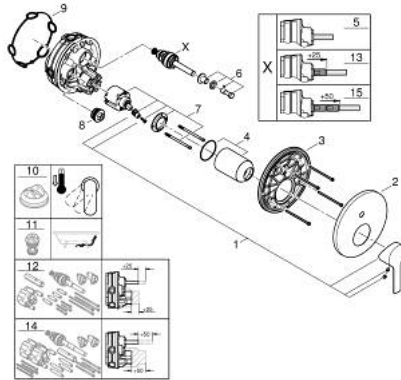

24 064 001 LINEARE SINGLE-LEVER MIXER WITH 2-WAY DIVERTER

PRODUCT DESCRIPTION

- Colour: chrome
- trim set for GROHE Rapido SmartBox (35 600/35 604)
- GROHE SilkMove 46 mm ceramic cartridge
- GROHE LongLife finish
- wall escutcheon with GROHE FastFixation (covered escutcheon- and shaft sealing, covered fixing)
- metal escutcheon, retroactively 6° adjustable
- metal lever
- automatic 2-way diverter
- without roughing-in set 35 600/35 604 (please order separately)
- flow performance: outlet B = 27 l/min, outlet C = 27 l/min

24 064 001 LINEARE SINGLE-LEVER MIXER WITH 2-WAY DIVERTER

SPARE PARTS, April 2024 – now

- 1: Lever (Spare part-nr. 46988000)
 - 2: Escutcheon (Spare part-nr. 48429000)
 - 3: Mounting plate (Spare part-nr. 48440000)
 - 4: Cap (Spare part-nr. 09038000)
 - 5: Diverter (Spare part-nr. 48634000)
 - 6: Diverter knob (Spare part-nr. 48637000)
 - 7: Cartridge (Spare part-nr. 46048000)
 - 8: Non-return valve (Spare part-nr. 49085000)
 - 9: Seal (Spare part-nr. 48360000)
 - 10: Temperature limiter (Spare part-nr. 46375000)*
 - 11: Backflow protection combination (EN1717) (Spare part-nr. 14055000)*
 - 12: Universal extension set single-lever mixers, 25 mm (Spare part-nr. 1405600)*
 - 13: diverter (Spare part-nr. 48635000)*
 - 14: Universal extension set single-lever mixers, 50 mm (Spare part-nr. 1405700)*
 - 15: diverter (Spare part-nr. 48636000)*
- * Optional accessories