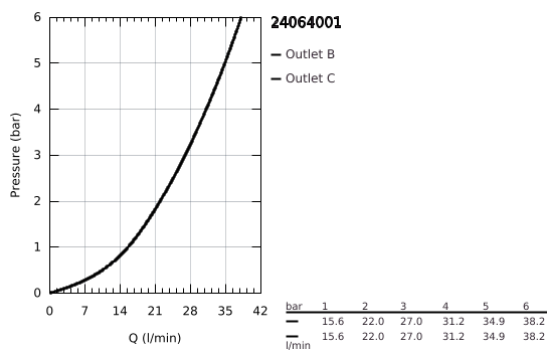

24 064 001 LINEARE SINGLE-LEVER MIXER WITH 2-WAY DIVERTER

PRODUCT DESCRIPTION

- Colour: chrome
- trim set for GROHE Rapido SmartBox (35 600/35 604)
- GROHE SilkMove 46 mm ceramic cartridge
- GROHE LongLife finish
- wall escutcheon with GROHE FastFixation (covered escutcheon- and shaft sealing, covered fixing)
- metal escutcheon, retroactively 6° adjustable
- metal lever
- automatic 2-way diverter
- without roughing-in set 35 600/35 604 (please order separately)
- flow performance: outlet B = 27 l/min, outlet C = 27 l/min

24 064 001 LINEARE SINGLE-LEVER MIXER WITH 2-WAY DIVERTER

SPARE PARTS, April 2024 – now

- 1: Lever (Spare part-nr. 46988000)
 - 2: Escutcheon (Spare part-nr. 48429000)
 - 3: Mounting plate (Spare part-nr. 48440000)
 - 4: Cap (Spare part-nr. 09038000)
 - 5: Diverter (Spare part-nr. 48634000)
 - 6: Diverter knob (Spare part-nr. 48637000)
 - 7: Cartridge (Spare part-nr. 46048000)
 - 8: Non-return valve (Spare part-nr. 49085000)
 - 9: Seal (Spare part-nr. 48360000)
 - 10: Temperature limiter (Spare part-nr. 46375000)*
 - 11: Backflow protection combination (EN1717) (Spare part-nr. 14055000)*
 - 12: Universal extension set single-lever mixers, 25 mm (Spare part-nr. 1405600)*
 - 13: diverter (Spare part-nr. 48635000)*
 - 14: Universal extension set single-lever mixers, 50 mm (Spare part-nr. 1405700)*
 - 15: diverter (Spare part-nr. 48636000)*
- * Optional accessories