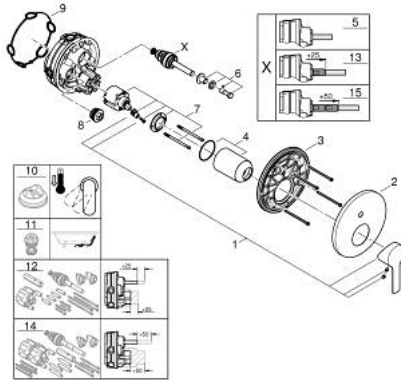

24 064 AL1 LINEARE SINGLE-LEVER MIXER WITH 2-WAY DIVERTER

PRODUCT DESCRIPTION

- Colour: brushed hard graphite
- trim set for GROHE Rapido SmartBox (35 600/35 604)
- GROHE SilkMove 46 mm ceramic cartridge
- GROHE LongLife finish
- wall escutcheon with GROHE FastFixation (covered escutcheon- and shaft sealing, covered fixing)
- metal escutcheon, retroactively 6° adjustable
- metal lever
- automatic 2-way diverter
- without roughing-in set 35 600/35 604 (please order separately)
- flow performance: outlet B = 27 l/min, outlet C = 27 l/min

24 064 AL1 LINEARE SINGLE-LEVER MIXER WITH 2-WAY DIVERTER

SPARE PARTS, April 2024 – now

- 1: Lever (Spare part-nr. 46988AL0)
 - 2: Escutcheon (Spare part-nr. 48429AL0)
 - 3: Mounting plate (Spare part-nr. 48440000)
 - 4: Cap (Spare part-nr. 09038AL0)
 - 5: Diverter (Spare part-nr. 48634000)
 - 6: Diverter knob (Spare part-nr. 48637AL0)
 - 7: Cartridge (Spare part-nr. 46048000)
 - 8: Non-return valve (Spare part-nr. 49085000)
 - 9: Seal (Spare part-nr. 48360000)
 - 10: Temperature limiter (Spare part-nr. 46375000)*
 - 11: Backflow protection combination (EN1717) (Spare part-nr. 14055000)*
 - 12: Universal extension set single-lever mixers, 25 mm (Spare part-nr. 14056000)*
 - 13: diverter (Spare part-nr. 48635000)*
 - 14: Universal extension set single-lever mixers, 50 mm (Spare part-nr. 14057000)*
 - 15: diverter (Spare part-nr. 48636000)*
- * Optional accessories