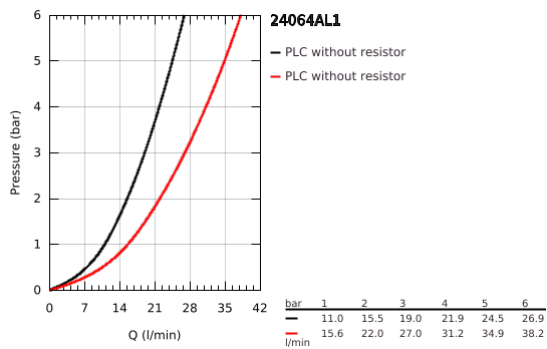

24 064 AL1 LINEARE SINGLE-LEVER MIXER WITH 2-WAY DIVERTER

PRODUCT DESCRIPTION

- Colour: brushed hard graphite
- trim set for GROHE Rapido SmartBox (35 600/35 604)
- GROHE SilkMove 46 mm ceramic cartridge
- GROHE LongLife finish
- wall escutcheon with GROHE FastFixation (covered escutcheon- and shaft sealing, covered fixing)
- metal escutcheon, retroactively 6° adjustable
- metal lever
- automatic 2-way diverter
- without roughing-in set 35 600/35 604 (please order separately)
- flow performance: outlet B = 27 l/min, outlet C = 27 l/min

24 064 AL1 LINEARE SINGLE-LEVER MIXER WITH 2-WAY DIVERTER

SPARE PARTS, April 2024 – now

- 1: Lever (Spare part-nr. 46988AL0)
 - 2: Escutcheon (Spare part-nr. 48429AL0)
 - 3: Mounting plate (Spare part-nr. 48440000)
 - 4: Cap (Spare part-nr. 09038AL0)
 - 5: Diverter (Spare part-nr. 48634000)
 - 6: Diverter knob (Spare part-nr. 48637AL0)
 - 7: Cartridge (Spare part-nr. 46048000)
 - 8: Non-return valve (Spare part-nr. 49085000)
 - 9: Seal (Spare part-nr. 48360000)
 - 10: Temperature limiter (Spare part-nr. 46375000)*
 - 11: Backflow protection combination (EN1717) (Spare part-nr. 14055000)*
 - 12: Universal extension set single-lever mixers, 25 mm (Spare part-nr. 14056000)*
 - 13: diverter (Spare part-nr. 48635000)*
 - 14: Universal extension set single-lever mixers, 50 mm (Spare part-nr. 14057000)*
 - 15: diverter (Spare part-nr. 48636000)*
- * Optional accessories