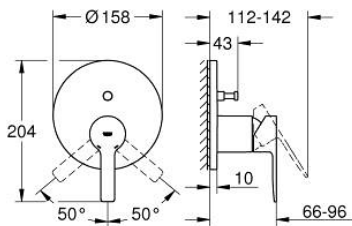

24 064 AL1 LINEARE SINGLE-LEVER MIXER WITH 2-WAY DIVERTER

PRODUCT DESCRIPTION

- Colour: brushed hard graphite
- trim set for GROHE Rapido SmartBox (35 600/35 604)
- GROHE SilkMove 46 mm ceramic cartridge
- GROHE LongLife finish
- wall escutcheon with GROHE FastFixation (covered escutcheon- and shaft sealing, covered fixing)
- metal escutcheon, retroactively 6° adjustable
- metal lever
- automatic 2-way diverter
- without roughing-in set 35 600/35 604 (please order separately)
- flow performance: outlet B = 27 l/min, outlet C = 27 l/min

24 064 AL1 LINEARE SINGLE-LEVER MIXER WITH 2-WAY DIVERTER

SPARE PARTS, April 2024 – now

- 1: Lever (Spare part-nr. 46988AL0)
 - 2: Escutcheon (Spare part-nr. 48429AL0)
 - 3: Mounting plate (Spare part-nr. 48440000)
 - 4: Cap (Spare part-nr. 09038AL0)
 - 5: Diverter (Spare part-nr. 48634000)
 - 6: Diverter knob (Spare part-nr. 48637AL0)
 - 7: Cartridge (Spare part-nr. 46048000)
 - 8: Non-return valve (Spare part-nr. 49085000)
 - 9: Seal (Spare part-nr. 48360000)
 - 10: Temperature limiter (Spare part-nr. 46375000)*
 - 11: Backflow protection combination (EN1717) (Spare part-nr. 14055000)*
 - 12: Universal extension set single-lever mixers, 25 mm (Spare part-nr. 14056000)*
 - 13: diverter (Spare part-nr. 48635000)*
 - 14: Universal extension set single-lever mixers, 50 mm (Spare part-nr. 14057000)*
 - 15: diverter (Spare part-nr. 48636000)*
- * Optional accessories