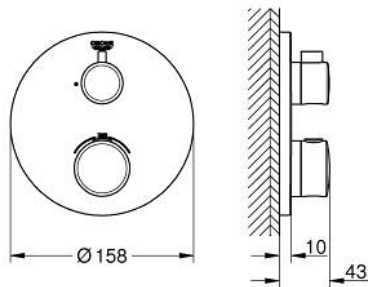

24 075 000 GROHTHERM THERMOSTATIC MIXER FOR 1 OUTLET WITH SHUT OFF VALVE

PRODUCT DESCRIPTION

- Colour: chrome
- trim set for GROHE Rapido SmartBox (35 600/35 604)
- GROHE TurboStat - compact cartridge with wax thermoelement
- GROHE LongLife finish
- wall escutcheon with GROHE FastFixation (covered escutcheon- and shaft sealing, covered fixing)
- metal escutcheon, retroactively 6° adjustable
- GROHE SafeStop - safety button at 38°C
- GROHE SafeStop Plus - optional temperature limiter at 43°C or 46°C included
- built-in non return valves and dirt strainers
- ceramic stop valve, 120°
- without roughing-in set 35 600/35 604 (please order separately)
- flow performance: outlet B = 27 l/min, outlet C = 30 l/min

24 075 000 GROHTHERM THERMOSTATIC MIXER FOR 1 OUTLET WITH SHUT OFF VALVE

SPARE PARTS, July 2017 – now

- 1: Temperature control handle (Spare part-nr. 49082000)
- 2: Mounting plate (Spare part-nr. 49080000)
- 3: Escutcheon (Spare part-nr. 49073000)
- 4: Handle for shut-off valve (Spare part-nr. 49083000)
- 5: Aquadimmer (Spare part-nr. 49084000)
- 6: Thermostatic compact cartridge 3/4" (Spare part-nr. 49028000)
- 7: Non-return valve (Spare part-nr. 49085000)
- 8: Seal (Spare part-nr. 48360000)
- 9: GROHE TurboStat cartridge 3/4" (Spare part-nr. 49003000)*
- 10: Socket Spanner (Spare part-nr. 49059000)*
- 11: Service stops (Spare part-nr. 1405300M)*
- 12: Universal extension set 2-handle thermostats, 25 mm (Spare part-nr. 14058000)*