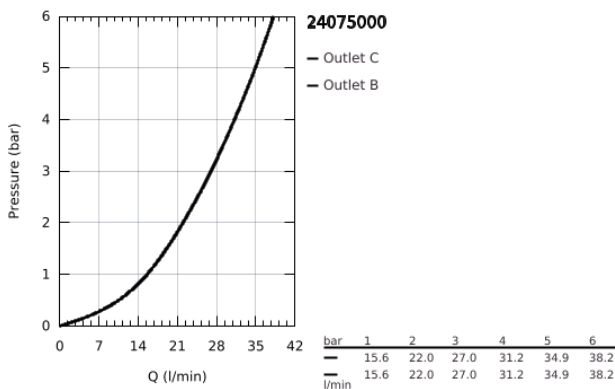

24 075 000 GROHTHERM THERMOSTATIC MIXER FOR 1 OUTLET WITH SHUT OFF VALVE

PRODUCT DESCRIPTION

- Colour: chrome
- trim set for GROHE Rapido SmartBox (35 600/35 604)
- GROHE TurboStat - compact cartridge with wax thermoelement
- GROHE LongLife finish
- wall escutcheon with GROHE FastFixation (covered escutcheon- and shaft sealing, covered fixing)
- metal escutcheon, retroactively 6° adjustable
- GROHE SafeStop - safety button at 38°C
- GROHE SafeStop Plus - optional temperature limiter at 43°C or 46°C included
- built-in non return valves and dirt strainers
- ceramic stop valve, 120°
- without roughing-in set 35 600/35 604 (please order separately)
- flow performance: outlet B = 27 l/min, outlet C = 30 l/min

24 075 000 GROHTHERM THERMOSTATIC MIXER FOR 1 OUTLET WITH SHUT OFF VALVE

SPARE PARTS, July 2017 – now

- 1: Temperature control handle (Spare part-nr. 49082000)
- 2: Mounting plate (Spare part-nr. 49080000)
- 3: Escutcheon (Spare part-nr. 49073000)
- 4: Handle for shut-off valve (Spare part-nr. 49083000)
- 5: Aquadimmer (Spare part-nr. 49084000)
- 6: Thermostatic compact cartridge 3/4" (Spare part-nr. 49028000)
- 7: Non-return valve (Spare part-nr. 49085000)
- 8: Seal (Spare part-nr. 48360000)
- 9: GROHE TurboStat cartridge 3/4" (Spare part-nr. 49003000)*
- 10: Socket Spanner (Spare part-nr. 49059000)*
- 11: Service stops (Spare part-nr. 1405300M)*
- 12: Universal extension set 2-handle thermostats, 25 mm (Spare part-nr. 14058000)*