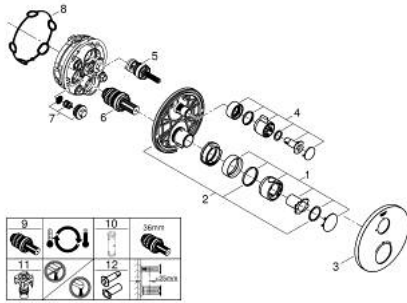

24 075 000 GROHTHERM THERMOSTATIC MIXER FOR 1 OUTLET WITH SHUT OFF VALVE

PRODUCT DESCRIPTION

- Colour: chrome
- trim set for GROHE Rapido SmartBox (35 600/35 604)
- GROHE TurboStat - compact cartridge with wax thermoelement
- GROHE LongLife finish
- wall escutcheon with GROHE FastFixation (covered escutcheon- and shaft sealing, covered fixing)
- metal escutcheon, retroactively 6° adjustable
- GROHE SafeStop - safety button at 38°C
- GROHE SafeStop Plus - optional temperature limiter at 43°C or 46°C included
- built-in non return valves and dirt strainers
- ceramic stop valve, 120°
- without roughing-in set 35 600/35 604 (please order separately)
- flow performance: outlet B = 27 l/min, outlet C = 30 l/min

24 075 000 GROHTHERM THERMOSTATIC MIXER FOR 1 OUTLET WITH SHUT OFF VALVE

SPARE PARTS, July 2017 – now

- 1: Temperature control handle (Spare part-nr. 49082000)
- 2: Mounting plate (Spare part-nr. 49080000)
- 3: Escutcheon (Spare part-nr. 49073000)
- 4: Handle for shut-off valve (Spare part-nr. 49083000)
- 5: Aquadimmer (Spare part-nr. 49084000)
- 6: Thermostatic compact cartridge 3/4" (Spare part-nr. 49028000)
- 7: Non-return valve (Spare part-nr. 49085000)
- 8: Seal (Spare part-nr. 48360000)
- 9: GROHE TurboStat cartridge 3/4" (Spare part-nr. 49003000)*
- 10: Socket Spanner (Spare part-nr. 49059000)*
- 11: Service stops (Spare part-nr. 1405300M)*
- 12: Universal extension set 2-handle thermostats, 25 mm (Spare part-nr. 14058000)*