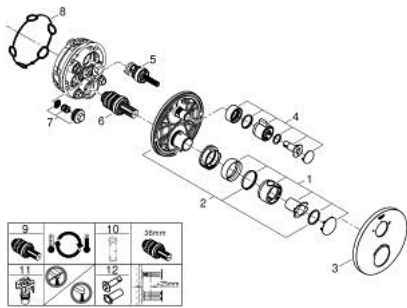

## 24 076 000 GROHTHERM THERMOSTATIC SHOWER MIXER FOR 2 OUTLETS WITH INTEGRATED SHUT OFF/DIVERTER VALVE

### PRODUCT DESCRIPTION

- Colour: chrome
- trim set for GROHE Rapido SmartBox (35 600/35 604)
- GROHE TurboStat - compact cartridge with wax thermoelement
- GROHE LongLife finish
- wall escutcheon with GROHE FastFixation (covered escutcheon- and shaft sealing, covered fixing)
- metal escutcheon, retroactively 6° adjustable
- printed head and hand shower symbol
- GROHE SafeStop - safety button at 38°C
- GROHE SafeStop Plus - optional temperature limiter at 43°C or 46°C included
- GROHE AquaDimmer, integrated shut off/diverter valve
- flow performance: outlet B = 27 l/min, outlet C = 30 l/min
- without roughing-in-set
- without roughing-in set 35 600/35 604 (please order separately)

### SPARE PARTS, July 2017 – now

- 1: Temperature control handle (Spare part-nr. 49082000)
- 2: Mounting plate (Spare part-nr. 49080000)
- 3: Escutcheon (Spare part-nr. 49074000)
- 4: Handle for shut-off valve (Spare part-nr. 49081000)
- 5: Aquadimmer (Spare part-nr. 49084000)
- 6: Thermostatic compact cartridge 3/4" (Spare part-nr. 49028000)
- 7: Non-return valve (Spare part-nr. 49085000)
- 8: Seal (Spare part-nr. 48360000)
- 9: GROHE TurboStat cartridge 3/4" (Spare part-nr. 49003000)\*
- 10: Socket Spanner (Spare part-nr. 49059000)\*
- 11: Service stops (Spare part-nr. 1405300M)\*
- 12: Universal extension set 2-handle thermostats, 25 mm (Spare part-nr. 14058000)\*