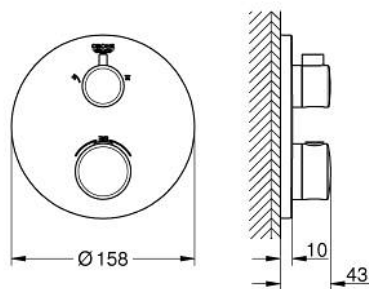

## 24 076 000 GROHTHERM THERMOSTATIC SHOWER MIXER FOR 2 OUTLETS WITH INTEGRATED SHUT OFF/DIVERTER VALVE

### PRODUCT DESCRIPTION

- Colour: chrome
- trim set for GROHE Rapido SmartBox (35 600/35 604)
- GROHE TurboStat - compact cartridge with wax thermoelement
- GROHE LongLife finish
- wall escutcheon with GROHE FastFixation (covered escutcheon- and shaft sealing, covered fixing)
- metal escutcheon, retroactively 6° adjustable
- printed head and hand shower symbol
- GROHE SafeStop - safety button at 38°C
- GROHE SafeStop Plus - optional temperature limiter at 43°C or 46°C included
- GROHE AquaDimmer, integrated shut off/diverter valve
- flow performance: outlet B = 27 l/min, outlet C = 30 l/min
- without roughing-in-set
- without roughing-in set 35 600/35 604 (please order separately)

### SPARE PARTS, July 2017 – now

- 1: Temperature control handle (Spare part-nr. 49082000)
- 2: Mounting plate (Spare part-nr. 49080000)
- 3: Escutcheon (Spare part-nr. 49074000)
- 4: Handle for shut-off valve (Spare part-nr. 49081000)
- 5: Aquadimmer (Spare part-nr. 49084000)
- 6: Thermostatic compact cartridge 3/4" (Spare part-nr. 49028000)
- 7: Non-return valve (Spare part-nr. 49085000)
- 8: Seal (Spare part-nr. 48360000)
- 9: GROHE TurboStat cartridge 3/4" (Spare part-nr. 49003000)\*
- 10: Socket Spanner (Spare part-nr. 49059000)\*
- 11: Service stops (Spare part-nr. 1405300M)\*
- 12: Universal extension set 2-handle thermostats, 25 mm (Spare part-nr. 14058000)\*