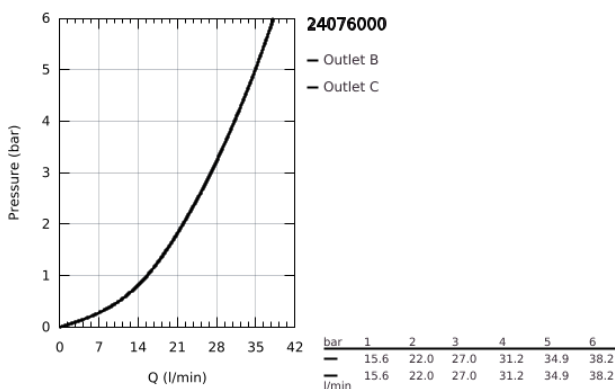

## 24 076 000 GROHTHERM THERMOSTATIC SHOWER MIXER FOR 2 OUTLETS WITH INTEGRATED SHUT OFF/DIVERTER VALVE

### PRODUCT DESCRIPTION

- Colour: chrome
- trim set for GROHE Rapido SmartBox (35 600/35 604)
- GROHE TurboStat - compact cartridge with wax thermoelement
- GROHE LongLife finish
- wall escutcheon with GROHE FastFixation (covered escutcheon- and shaft sealing, covered fixing)
- metal escutcheon, retroactively 6° adjustable
- printed head and hand shower symbol
- GROHE SafeStop - safety button at 38°C
- GROHE SafeStop Plus - optional temperature limiter at 43°C or 46°C included
- GROHE AquaDimmer, integrated shut off/diverter valve
- flow performance: outlet B = 27 l/min, outlet C = 30 l/min
- without roughing-in-set
- without roughing-in set 35 600/35 604 (please order separately)