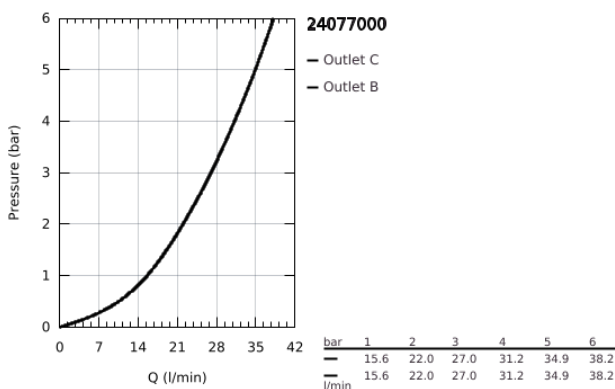

## 24 077 000 GROHTHERM THERMOSTATIC BATH TUB MIXER FOR 2 OUTLETS WITH INTEGRATED SHUT OFF/DIVERTER VALVE

### PRODUCT DESCRIPTION

- Colour: chrome
- trim set for GROHE Rapido SmartBox (35 600/35 604)
- GROHE TurboStat - compact cartridge with wax thermoelement
- GROHE LongLife finish
- wall escutcheon with GROHE FastFixation (covered escutcheon- and shaft sealing, covered fixing)
- metal escutcheon, retroactively 6° adjustable
- printed hand shower and bath filler symbol
- GROHE SafeStop - safety button at 38°C
- GROHE SafeStop Plus - optional temperature limiter at 43°C or 46°C included
- GROHE AquaDimmer, integrated shut off/diverter valve
- without roughing-in set 35 600/35 604 (please order separately)
- flow performance: outlet B = 27 l/min, outlet C = 30 l/min