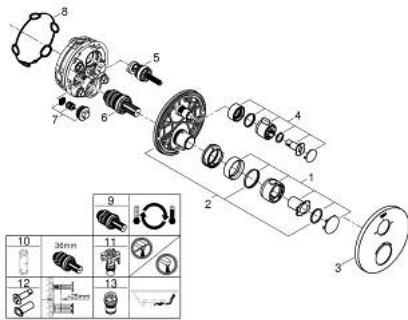

## 24 077 000 GROHTHERM THERMOSTATIC BATH TUB MIXER FOR 2 OUTLETS WITH INTEGRATED SHUT OFF/DIVERTER VALVE

### PRODUCT DESCRIPTION

- Colour: chrome
- trim set for GROHE Rapido SmartBox (35 600/35 604)
- GROHE TurboStat - compact cartridge with wax thermoelement
- GROHE LongLife finish
- wall escutcheon with GROHE FastFixation (covered escutcheon- and shaft sealing, covered fixing)
- metal escutcheon, retroactively 6° adjustable
- printed hand shower and bath filler symbol
- GROHE SafeStop - safety button at 38°C
- GROHE SafeStop Plus - optional temperature limiter at 43°C or 46°C included
- GROHE AquaDimmer, integrated shut off/diverter valve
- without roughing-in set 35 600/35 604 (please order separately)
- flow performance: outlet B = 27 l/min, outlet C = 30 l/min

### SPARE PARTS, July 2017 – now

- 1: Temperature control handle (Spare part-nr. 49082000)
  - 2: Mounting plate (Spare part-nr. 49080000)
  - 3: Escutcheon (Spare part-nr. 49075000)
  - 4: Handle for shut-off valve (Spare part-nr. 49081000)
  - 5: Aquadimmer (Spare part-nr. 49084000)
  - 6: Thermostatic compact cartridge 3/4" (Spare part-nr. 49028000)
  - 7: Non-return valve (Spare part-nr. 49085000)
  - 8: Seal (Spare part-nr. 48360000)
  - 9: GROHE TurboStat cartridge 3/4" (Spare part-nr. 49003000)\*
  - 10: Socket Spanner (Spare part-nr. 49059000)\*
  - 11: Service stops (Spare part-nr. 1405300M)\*
  - 12: Universal extension set 2-handle thermostats, 25 mm (Spare part-nr. 14058000)\*
  - 13: Backflow protection combination (EN1717) (Spare part-nr. 14055000)\*
- \* Optional accessories