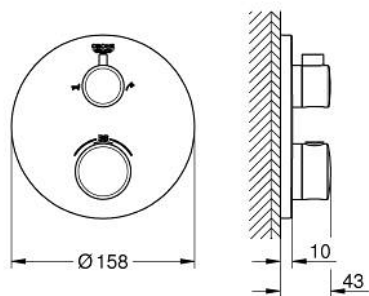

## 24 077 000 GROHTHERM THERMOSTATIC BATH TUB MIXER FOR 2 OUTLETS WITH INTEGRATED SHUT OFF/DIVERTER VALVE

### PRODUCT DESCRIPTION

- Colour: chrome
- trim set for GROHE Rapido SmartBox (35 600/35 604)
- GROHE TurboStat - compact cartridge with wax thermoelement
- GROHE LongLife finish
- wall escutcheon with GROHE FastFixation (covered escutcheon- and shaft sealing, covered fixing)
- metal escutcheon, retroactively 6° adjustable
- printed hand shower and bath filler symbol
- GROHE SafeStop - safety button at 38°C
- GROHE SafeStop Plus - optional temperature limiter at 43°C or 46°C included
- GROHE AquaDimmer, integrated shut off/diverter valve
- without roughing-in set 35 600/35 604 (please order separately)
- flow performance: outlet B = 27 l/min, outlet C = 30 l/min

### SPARE PARTS, July 2017 – now

- 1: Temperature control handle (Spare part-nr. 49082000)
  - 2: Mounting plate (Spare part-nr. 49080000)
  - 3: Escutcheon (Spare part-nr. 49075000)
  - 4: Handle for shut-off valve (Spare part-nr. 49081000)
  - 5: Aquadimmer (Spare part-nr. 49084000)
  - 6: Thermostatic compact cartridge 3/4" (Spare part-nr. 49028000)
  - 7: Non-return valve (Spare part-nr. 49085000)
  - 8: Seal (Spare part-nr. 48360000)
  - 9: GROHE TurboStat cartridge 3/4" (Spare part-nr. 49003000)\*
  - 10: Socket Spanner (Spare part-nr. 49059000)\*
  - 11: Service stops (Spare part-nr. 1405300M)\*
  - 12: Universal extension set 2-handle thermostats, 25 mm (Spare part-nr. 14058000)\*
  - 13: Backflow protection combination (EN1717) (Spare part-nr. 14055000)\*
- \* Optional accessories