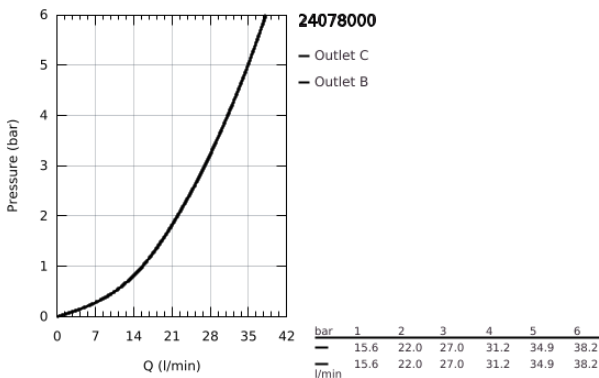

24 078 000 **GROHTHERM THERMOSTATIC MIXER FOR 1 OUTLET WITH SHUT OFF VALVE**

PRODUCT DESCRIPTION

- Colour: chrome
- trim set for GROHE Rapido SmartBox (35 600/35 604)
- GROHE TurboStat - compact cartridge with wax thermoelement
- GROHE LongLife finish
- wall escutcheon with GROHE FastFixation (covered escutcheon- and shaft sealing, covered fixing)
- metal escutcheon, retroactively 6° adjustable
- GROHE SafeStop - safety button at 38°C
- GROHE SafeStop Plus - optional temperature limiter at 43°C or 46°C included
- built-in non return valves and dirt strainers
- ceramic stop valve, 120°
- flow performance: outlet B = 27 l/min, outlet C = 30 l/min
- without roughing-in set 35 600/35 604 (please order separately)

24 078 000 GROHTHERM THERMOSTATIC MIXER FOR 1 OUTLET WITH SHUT OFF VALVE

SPARE PARTS, July 2017 – now

- 1: Temperature control handle (Spare part-nr. 49082000)
- 2: Mounting plate (Spare part-nr. 49080000)
- 3: Escutcheon (Spare part-nr. 49076000)
- 4: Handle for shut-off valve (Spare part-nr. 49083000)
- 5: Aquadimmer (Spare part-nr. 49084000)
- 6: Thermostatic compact cartridge 3/4" (Spare part-nr. 49028000)
- 7: Non-return valve (Spare part-nr. 49085000)
- 8: Seal (Spare part-nr. 48360000)
- 9: GROHE TurboStat cartridge 3/4" (Spare part-nr. 49003000)*
- 10: Socket Spanner (Spare part-nr. 49059000)*
- 11: Service stops (Spare part-nr. 1405300M)*
- 12: Universal extension set 2-handle thermostats, 25 mm (Spare part-nr. 14058000)*