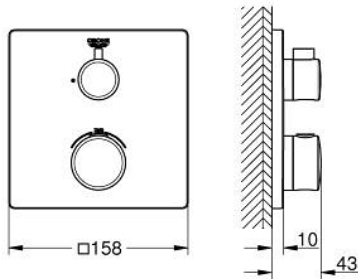

24 078 000 **GROHTHERM THERMOSTATIC MIXER FOR 1 OUTLET WITH SHUT OFF VALVE**

PRODUCT DESCRIPTION

- Colour: chrome
- trim set for GROHE Rapido SmartBox (35 600/35 604)
- GROHE TurboStat - compact cartridge with wax thermoelement
- GROHE LongLife finish
- wall escutcheon with GROHE FastFixation (covered escutcheon- and shaft sealing, covered fixing)
- metal escutcheon, retroactively 6° adjustable
- GROHE SafeStop - safety button at 38°C
- GROHE SafeStop Plus - optional temperature limiter at 43°C or 46°C included
- built-in non return valves and dirt strainers
- ceramic stop valve, 120°
- flow performance: outlet B = 27 l/min, outlet C = 30 l/min
- without roughing-in set 35 600/35 604 (please order separately)

24 078 000 GROHTHERM THERMOSTATIC MIXER FOR 1 OUTLET WITH SHUT OFF VALVE

SPARE PARTS, July 2017 – now

- 1: Temperature control handle (Spare part-nr. 49082000)
- 2: Mounting plate (Spare part-nr. 49080000)
- 3: Escutcheon (Spare part-nr. 49076000)
- 4: Handle for shut-off valve (Spare part-nr. 49083000)
- 5: Aquadimmer (Spare part-nr. 49084000)
- 6: Thermostatic compact cartridge 3/4" (Spare part-nr. 49028000)
- 7: Non-return valve (Spare part-nr. 49085000)
- 8: Seal (Spare part-nr. 48360000)
- 9: GROHE TurboStat cartridge 3/4" (Spare part-nr. 49003000)*
- 10: Socket Spanner (Spare part-nr. 49059000)*
- 11: Service stops (Spare part-nr. 1405300M)*
- 12: Universal extension set 2-handle thermostats, 25 mm (Spare part-nr. 14058000)*