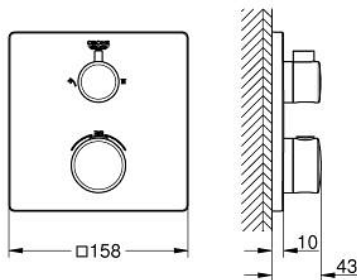

24 079 000 GROHTHERM THERMOSTATIC SHOWER MIXER FOR 2 OUTLETS WITH INTEGRATED SHUT OFF/DIVERTER VALVE

PRODUCT DESCRIPTION

- Colour: chrome
- trim set for GROHE Rapido SmartBox (35 600/35 604)
- GROHE TurboStat - compact cartridge with wax thermoelement
- GROHE LongLife finish
- wall escutcheon with GROHE FastFixation (covered escutcheon- and shaft sealing, covered fixing)
- metal escutcheon, retroactively 6° adjustable
- printed head and hand shower symbol
- GROHE SafeStop - safety button at 38°C
- GROHE SafeStop Plus - optional temperature limiter at 43°C or 46°C included
- GROHE AquaDimmer, integrated shut off/diverter valve
- flow performance: outlet B = 27 l/min, outlet C = 30 l/min
- without roughing-in set 35 600/35 604 (please order separately)

24 079 000 GROHTHERM THERMOSTATIC SHOWER MIXER FOR 2 OUTLETS WITH INTEGRATED SHUT OFF/DIVERTER VALVE

SPARE PARTS, July 2017 – now

- 1: Temperature control handle (Spare part-nr. 49082000)
- 2: Mounting plate (Spare part-nr. 49080000)
- 3: Escutcheon (Spare part-nr. 49078000)
- 4: Handle for shut-off valve (Spare part-nr. 49081000)
- 5: Aquadimmer (Spare part-nr. 49084000)
- 6: Thermostatic compact cartridge 3/4" (Spare part-nr. 49028000)
- 7: Non-return valve (Spare part-nr. 49085000)
- 8: Seal (Spare part-nr. 48360000)
- 9: GROHE TurboStat cartridge 3/4" (Spare part-nr. 49003000)*
- 10: Socket Spanner (Spare part-nr. 49059000)*
- 11: Service stops (Spare part-nr. 1405300M)*
- 12: Universal extension set 2-handle thermostats, 25 mm (Spare part-nr. 14058000)*