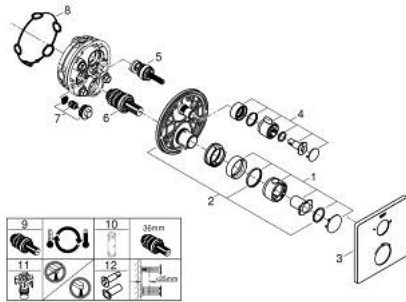

24 079 000 GROHTHERM THERMOSTATIC SHOWER MIXER FOR 2 OUTLETS WITH INTEGRATED SHUT OFF/DIVERTER VALVE

PRODUCT DESCRIPTION

- Colour: chrome
- trim set for GROHE Rapido SmartBox (35 600/35 604)
- GROHE TurboStat - compact cartridge with wax thermoelement
- GROHE LongLife finish
- wall escutcheon with GROHE FastFixation (covered escutcheon- and shaft sealing, covered fixing)
- metal escutcheon, retroactively 6° adjustable
- printed head and hand shower symbol
- GROHE SafeStop - safety button at 38°C
- GROHE SafeStop Plus - optional temperature limiter at 43°C or 46°C included
- GROHE AquaDimmer, integrated shut off/diverter valve
- flow performance: outlet B = 27 l/min, outlet C = 30 l/min
- without roughing-in set 35 600/35 604 (please order separately)

24 079 000 GROHTHERM THERMOSTATIC SHOWER MIXER FOR 2 OUTLETS WITH INTEGRATED SHUT OFF/DIVERTER VALVE

SPARE PARTS, July 2017 – now

- 1: Temperature control handle (Spare part-nr. 49082000)
- 2: Mounting plate (Spare part-nr. 49080000)
- 3: Escutcheon (Spare part-nr. 49078000)
- 4: Handle for shut-off valve (Spare part-nr. 49081000)
- 5: Aquadimmer (Spare part-nr. 49084000)
- 6: Thermostatic compact cartridge 3/4" (Spare part-nr. 49028000)
- 7: Non-return valve (Spare part-nr. 49085000)
- 8: Seal (Spare part-nr. 48360000)
- 9: GROHE TurboStat cartridge 3/4" (Spare part-nr. 49003000)*
- 10: Socket Spanner (Spare part-nr. 49059000)*
- 11: Service stops (Spare part-nr. 1405300M)*
- 12: Universal extension set 2-handle thermostats, 25 mm (Spare part-nr. 14058000)*