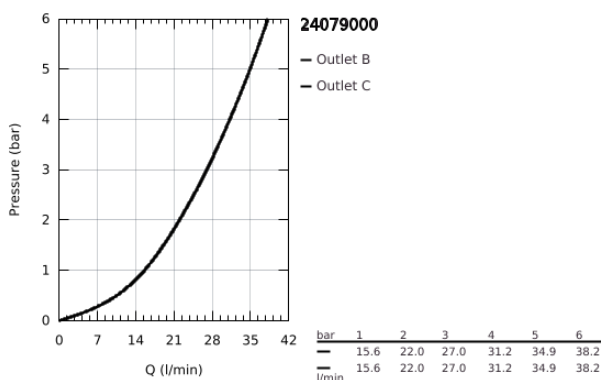

24 079 000 GROHTHERM THERMOSTATIC SHOWER MIXER FOR 2 OUTLETS WITH INTEGRATED SHUT OFF/DIVERTER VALVE

PRODUCT DESCRIPTION

- Colour: chrome
- trim set for GROHE Rapido SmartBox (35 600/35 604)
- GROHE TurboStat - compact cartridge with wax thermoelement
- GROHE LongLife finish
- wall escutcheon with GROHE FastFixation (covered escutcheon- and shaft sealing, covered fixing)
- metal escutcheon, retroactively 6° adjustable
- printed head and hand shower symbol
- GROHE SafeStop - safety button at 38°C
- GROHE SafeStop Plus - optional temperature limiter at 43°C or 46°C included
- GROHE AquaDimmer, integrated shut off/diverter valve
- flow performance: outlet B = 27 l/min, outlet C = 30 l/min
- without roughing-in set 35 600/35 604 (please order separately)

24 079 000 GROHTHERM THERMOSTATIC SHOWER MIXER FOR 2 OUTLETS WITH INTEGRATED SHUT OFF/DIVERTER VALVE

SPARE PARTS, July 2017 – now

- 1: Temperature control handle (Spare part-nr. 49082000)
- 2: Mounting plate (Spare part-nr. 49080000)
- 3: Escutcheon (Spare part-nr. 49078000)
- 4: Handle for shut-off valve (Spare part-nr. 49081000)
- 5: Aquadimmer (Spare part-nr. 49084000)
- 6: Thermostatic compact cartridge 3/4" (Spare part-nr. 49028000)
- 7: Non-return valve (Spare part-nr. 49085000)
- 8: Seal (Spare part-nr. 48360000)
- 9: GROHE TurboStat cartridge 3/4" (Spare part-nr. 49003000)*
- 10: Socket Spanner (Spare part-nr. 49059000)*
- 11: Service stops (Spare part-nr. 1405300M)*
- 12: Universal extension set 2-handle thermostats, 25 mm (Spare part-nr. 14058000)*