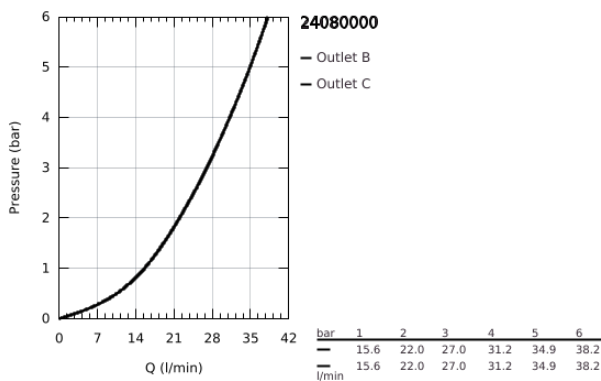

24 080 000 GROHTHERM THERMOSTATIC BATH TUB MIXER FOR 2 OUTLETS WITH INTEGRATED SHUT OFF/DIVERTER VALVE

PRODUCT DESCRIPTION

- Colour: chrome
- trim set for GROHE Rapido SmartBox (35 600/35 604)
- GROHE TurboStat - compact cartridge with wax thermoelement
- GROHE LongLife finish
- wall escutcheon with GROHE FastFixation (covered escutcheon- and shaft sealing, covered fixing)
- metal escutcheon, retroactively 6° adjustable
- printed hand shower and bath filler symbol
- GROHE SafeStop - safety button at 38°C
- GROHE SafeStop Plus - optional temperature limiter at 43°C or 46°C included
- GROHE AquaDimmer, integrated shut off/diverter valve
- flow performance: outlet B = 27 l/min, outlet C = 30 l/min
- without roughing-in set 35 600/35 604 (please order separately)

24 080 000 GROHTHERM THERMOSTATIC BATH TUB MIXER FOR 2 OUTLETS WITH INTEGRATED SHUT OFF/DIVERTER VALVE

SPARE PARTS, July 2017 – now

- 1: Temperature control handle (Spare part-nr. 49082000)
 - 2: Mounting plate (Spare part-nr. 49080000)
 - 3: Escutcheon (Spare part-nr. 49079000)
 - 4: Handle for shut-off valve (Spare part-nr. 49081000)
 - 5: Aquadimmer (Spare part-nr. 49084000)
 - 6: Thermostatic compact cartridge 3/4" (Spare part-nr. 49028000)
 - 7: Non-return valve (Spare part-nr. 49085000)
 - 8: Seal (Spare part-nr. 48360000)
 - 9: GROHE TurboStat cartridge 3/4" (Spare part-nr. 49003000)*
 - 10: Socket Spanner (Spare part-nr. 49059000)*
 - 11: Service stops (Spare part-nr. 1405300M)*
 - 12: Universal extension set 2-handle thermostats, 25 mm (Spare part-nr. 14058000)*
 - 13: Backflow protection combination (EN1717) (Spare part-nr. 14055000)*
- * Optional accessories