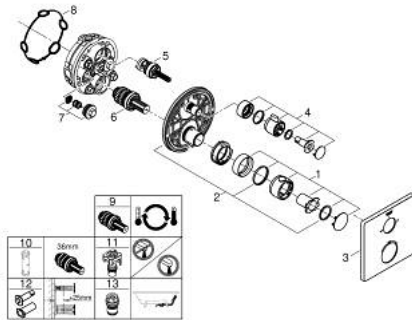

24 080 000 GROHTHERM THERMOSTATIC BATH TUB MIXER FOR 2 OUTLETS WITH INTEGRATED SHUT OFF/DIVERTER VALVE

PRODUCT DESCRIPTION

- Colour: chrome
- trim set for GROHE Rapido SmartBox (35 600/35 604)
- GROHE TurboStat - compact cartridge with wax thermoelement
- GROHE LongLife finish
- wall escutcheon with GROHE FastFixation (covered escutcheon- and shaft sealing, covered fixing)
- metal escutcheon, retroactively 6° adjustable
- printed hand shower and bath filler symbol
- GROHE SafeStop - safety button at 38°C
- GROHE SafeStop Plus - optional temperature limiter at 43°C or 46°C included
- GROHE AquaDimmer, integrated shut off/diverter valve
- flow performance: outlet B = 27 l/min, outlet C = 30 l/min
- without roughing-in set 35 600/35 604 (please order separately)

24 080 000 GROHTHERM THERMOSTATIC BATH TUB MIXER FOR 2 OUTLETS WITH INTEGRATED SHUT OFF/DIVERTER VALVE

SPARE PARTS, July 2017 – now

- 1: Temperature control handle (Spare part-nr. 49082000)
 - 2: Mounting plate (Spare part-nr. 49080000)
 - 3: Escutcheon (Spare part-nr. 49079000)
 - 4: Handle for shut-off valve (Spare part-nr. 49081000)
 - 5: Aquadimmer (Spare part-nr. 49084000)
 - 6: Thermostatic compact cartridge 3/4" (Spare part-nr. 49028000)
 - 7: Non-return valve (Spare part-nr. 49085000)
 - 8: Seal (Spare part-nr. 48360000)
 - 9: GROHE TurboStat cartridge 3/4" (Spare part-nr. 49003000)*
 - 10: Socket Spanner (Spare part-nr. 49059000)*
 - 11: Service stops (Spare part-nr. 1405300M)*
 - 12: Universal extension set 2-handle thermostats, 25 mm (Spare part-nr. 14058000)*
 - 13: Backflow protection combination (EN1717) (Spare part-nr. 14055000)*
- * Optional accessories