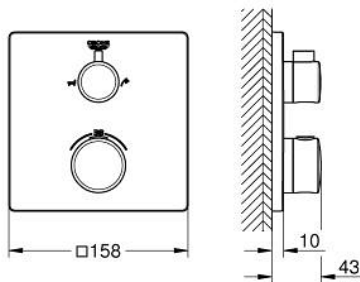

24 080 000 GROHTHERM THERMOSTATIC BATH TUB MIXER FOR 2 OUTLETS WITH INTEGRATED SHUT OFF/DIVERTER VALVE

PRODUCT DESCRIPTION

- Colour: chrome
- trim set for GROHE Rapido SmartBox (35 600/35 604)
- GROHE TurboStat - compact cartridge with wax thermoelement
- GROHE LongLife finish
- wall escutcheon with GROHE FastFixation (covered escutcheon- and shaft sealing, covered fixing)
- metal escutcheon, retroactively 6° adjustable
- printed hand shower and bath filler symbol
- GROHE SafeStop - safety button at 38°C
- GROHE SafeStop Plus - optional temperature limiter at 43°C or 46°C included
- GROHE AquaDimmer, integrated shut off/diverter valve
- flow performance: outlet B = 27 l/min, outlet C = 30 l/min
- without roughing-in set 35 600/35 604 (please order separately)

24 080 000 GROHTHERM THERMOSTATIC BATH TUB MIXER FOR 2 OUTLETS WITH INTEGRATED SHUT OFF/DIVERTER VALVE

SPARE PARTS, July 2017 – now

- 1: Temperature control handle (Spare part-nr. 49082000)
 - 2: Mounting plate (Spare part-nr. 49080000)
 - 3: Escutcheon (Spare part-nr. 49079000)
 - 4: Handle for shut-off valve (Spare part-nr. 49081000)
 - 5: Aquadimmer (Spare part-nr. 49084000)
 - 6: Thermostatic compact cartridge 3/4" (Spare part-nr. 49028000)
 - 7: Non-return valve (Spare part-nr. 49085000)
 - 8: Seal (Spare part-nr. 48360000)
 - 9: GROHE TurboStat cartridge 3/4" (Spare part-nr. 49003000)*
 - 10: Socket Spanner (Spare part-nr. 49059000)*
 - 11: Service stops (Spare part-nr. 1405300M)*
 - 12: Universal extension set 2-handle thermostats, 25 mm (Spare part-nr. 14058000)*
 - 13: Backflow protection combination (EN1717) (Spare part-nr. 14055000)*
- * Optional accessories