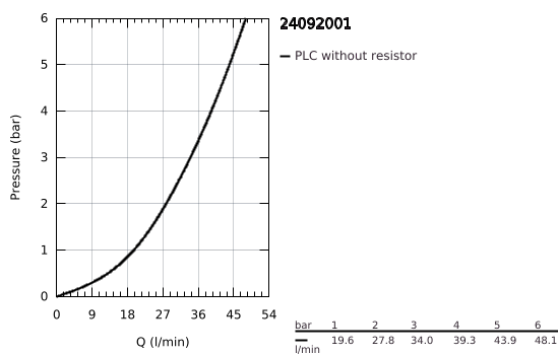

## 24 092 001 ESSENCE SINGLE-LEVER MIXER WITH 3-WAY DIVERTER

### PRODUCT DESCRIPTION

- Colour: chrome
- trim set for GROHE Rapido SmartBox (35 600/35 604)
- GROHE SilkMove 46 mm ceramic cartridge
- GROHE LongLife finish
- wall escutcheon with GROHE FastFixation (covered escutcheon- and shaft sealing, covered fixing)
- metal escutcheon, retroactively 6° adjustable
- metal lever
- 3-way diverter
- without roughing-in set 35 600/35 604 (please order separately)
- flow performance: outlet A = 27 l/min, outlet B = 27 l/min, outlet C = 27 l/min