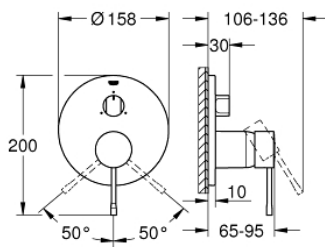

24 092 AL1 ESSENCE SINGLE-LEVER MIXER WITH 3-WAY DIVERTER

PRODUCT DESCRIPTION

- Colour: brushed hard graphite
- trim set for GROHE Rapido SmartBox (35 600/35 604)
- GROHE SilkMove 46 mm ceramic cartridge
- GROHE LongLife finish
- wall escutcheon with GROHE FastFixation (covered escutcheon- and shaft sealing, covered fixing)
- metal escutcheon, retroactively 6° adjustable
- metal lever
- 3-way diverter
- without roughing-in set 35 600/35 604 (please order separately)
- flow performance: outlet A = 27 l/min, outlet B = 27 l/min, outlet C = 27 l/min

24 092 AL1 ESSENCE SINGLE-LEVER MIXER WITH 3-WAY DIVERTER

SPARE PARTS, January 2018 – now

- 1: Lever (Spare part-nr. 46915AL0)
 - 2: Diverter knob, round (Spare part-nr. 48447AL0)
 - 3: Escutcheon (Spare part-nr. 49108AL0)
 - 4: Mounting plate (Spare part-nr. 49094000)
 - 5: Cap (Spare part-nr. 02693AL0)
 - 6: Cartridge (Spare part-nr. 46048000)
 - 7: Diverter (Spare part-nr. 48448000)
 - 8: Seal (Spare part-nr. 48360000)
 - 9: Temperature limiter (Spare part-nr. 46308000)*
 - 10: Universal extension set single-lever mixers, 25 mm (Spare part-nr. 1405600)*
 - 11: Universal extension set single-lever mixers, 50 mm (Spare part-nr. 1405700)*
- * Optional accessories