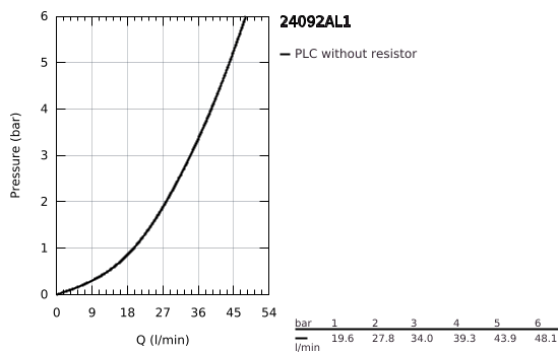

24 092 AL1 ESSENCE SINGLE-LEVER MIXER WITH 3-WAY DIVERTER

PRODUCT DESCRIPTION

- Colour: brushed hard graphite
- trim set for GROHE Rapido SmartBox (35 600/35 604)
- GROHE SilkMove 46 mm ceramic cartridge
- GROHE LongLife finish
- wall escutcheon with GROHE FastFixation (covered escutcheon- and shaft sealing, covered fixing)
- metal escutcheon, retroactively 6° adjustable
- metal lever
- 3-way diverter
- without roughing-in set 35 600/35 604 (please order separately)
- flow performance: outlet A = 27 l/min, outlet B = 27 l/min, outlet C = 27 l/min

24 092 AL1 ESSENCE SINGLE-LEVER MIXER WITH 3-WAY DIVERTER

SPARE PARTS, January 2018 – now

- 1: Lever (Spare part-nr. 46915AL0)
 - 2: Diverter knob, round (Spare part-nr. 48447AL0)
 - 3: Escutcheon (Spare part-nr. 49108AL0)
 - 4: Mounting plate (Spare part-nr. 49094000)
 - 5: Cap (Spare part-nr. 02693AL0)
 - 6: Cartridge (Spare part-nr. 46048000)
 - 7: Diverter (Spare part-nr. 48448000)
 - 8: Seal (Spare part-nr. 48360000)
 - 9: Temperature limiter (Spare part-nr. 46308000)*
 - 10: Universal extension set single-lever mixers, 25 mm (Spare part-nr. 1405600)*
 - 11: Universal extension set single-lever mixers, 50 mm (Spare part-nr. 1405700)*
- * Optional accessories