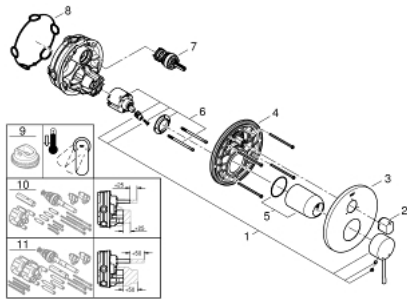

24 092 AL1 ESSENCE SINGLE-LEVER MIXER WITH 3-WAY DIVERTER

PRODUCT DESCRIPTION

- Colour: brushed hard graphite
- trim set for GROHE Rapido SmartBox (35 600/35 604)
- GROHE SilkMove 46 mm ceramic cartridge
- GROHE LongLife finish
- wall escutcheon with GROHE FastFixation (covered escutcheon- and shaft sealing, covered fixing)
- metal escutcheon, retroactively 6° adjustable
- metal lever
- 3-way diverter
- without roughing-in set 35 600/35 604 (please order separately)
- flow performance: outlet A = 27 l/min, outlet B = 27 l/min, outlet C = 27 l/min

24 092 AL1 ESSENCE SINGLE-LEVER MIXER WITH 3-WAY DIVERTER

SPARE PARTS, January 2018 – now

- 1: Lever (Spare part-nr. 46915AL0)
 - 2: Diverter knob, round (Spare part-nr. 48447AL0)
 - 3: Escutcheon (Spare part-nr. 49108AL0)
 - 4: Mounting plate (Spare part-nr. 49094000)
 - 5: Cap (Spare part-nr. 02693AL0)
 - 6: Cartridge (Spare part-nr. 46048000)
 - 7: Diverter (Spare part-nr. 48448000)
 - 8: Seal (Spare part-nr. 48360000)
 - 9: Temperature limiter (Spare part-nr. 46308000)*
 - 10: Universal extension set single-lever mixers, 25 mm (Spare part-nr. 1405600)*
 - 11: Universal extension set single-lever mixers, 50 mm (Spare part-nr. 1405700)*
- * Optional accessories