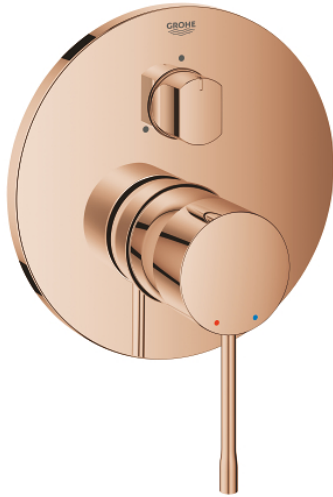

24 092 DA1 ESSENCE SINGLE-LEVER MIXER WITH 3-WAY DIVERTER

PRODUCT DESCRIPTION

- Colour: warm sunset
- trim set for GROHE Rapido SmartBox (35 600/35 604)
- GROHE SilkMove 46 mm ceramic cartridge
- GROHE LongLife finish
- wall escutcheon with GROHE FastFixation (covered escutcheon- and shaft sealing, covered fixing)
- metal escutcheon, retroactively 6° adjustable
- metal lever
- 3-way diverter
- without roughing-in set 35 600/35 604 (please order separately)
- flow performance: outlet A = 27 l/min, outlet B = 27 l/min, outlet C = 27 l/min