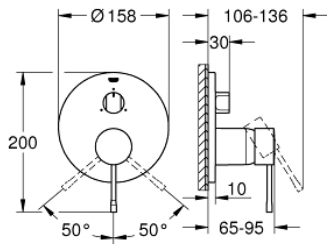

24 092 DC1 ESSENCE SINGLE-LEVER MIXER WITH 3-WAY DIVERTER

PRODUCT DESCRIPTION

- Colour: Supersteel
- trim set for GROHE Rapido SmartBox (35 600/35 604)
- GROHE SilkMove 46 mm ceramic cartridge
- GROHE LongLife finish
- wall escutcheon with GROHE FastFixation (covered escutcheon- and shaft sealing, covered fixing)
- metal escutcheon, retroactively 6° adjustable
- metal lever
- 3-way diverter
- without roughing-in set 35 600/35 604 (please order separately)
- flow performance: outlet A = 27 l/min, outlet B = 27 l/min, outlet C = 27 l/min

24 092 DC1 ESSENCE SINGLE-LEVER MIXER WITH 3-WAY DIVERTER

SPARE PARTS, January 2018 – now

- 1: Lever (Spare part-nr. 46915DC0)
 - 2: Diverter knob, round (Spare part-nr. 48447DC0)
 - 3: Escutcheon (Spare part-nr. 49108DC0)
 - 4: Mounting plate (Spare part-nr. 49094000)
 - 5: Cap (Spare part-nr. 02693DC0)
 - 6: Cartridge (Spare part-nr. 46048000)
 - 7: Diverter (Spare part-nr. 48448000)
 - 8: Seal (Spare part-nr. 48360000)
 - 9: Temperature limiter (Spare part-nr. 46308000)*
 - 10: Universal extension set single-lever mixers, 25 mm (Spare part-nr. 1405600)*
 - 11: Universal extension set single-lever mixers, 50 mm (Spare part-nr. 1405700)*
- * Optional accessories