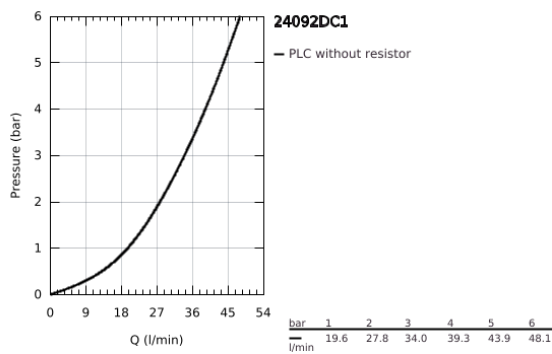

24 092 DC1 ESSENCE SINGLE-LEVER MIXER WITH 3-WAY DIVERTER

PRODUCT DESCRIPTION

- Colour: Supersteel
- trim set for GROHE Rapido SmartBox (35 600/35 604)
- GROHE SilkMove 46 mm ceramic cartridge
- GROHE LongLife finish
- wall escutcheon with GROHE FastFixation (covered escutcheon- and shaft sealing, covered fixing)
- metal escutcheon, retroactively 6° adjustable
- metal lever
- 3-way diverter
- without roughing-in set 35 600/35 604 (please order separately)
- flow performance: outlet A = 27 l/min, outlet B = 27 l/min, outlet C = 27 l/min

24 092 DC1 ESSENCE SINGLE-LEVER MIXER WITH 3-WAY DIVERTER

SPARE PARTS, January 2018 – now

- 1: Lever (Spare part-nr. 46915DC0)
 - 2: Diverter knob, round (Spare part-nr. 48447DC0)
 - 3: Escutcheon (Spare part-nr. 49108DC0)
 - 4: Mounting plate (Spare part-nr. 49094000)
 - 5: Cap (Spare part-nr. 02693DC0)
 - 6: Cartridge (Spare part-nr. 46048000)
 - 7: Diverter (Spare part-nr. 48448000)
 - 8: Seal (Spare part-nr. 48360000)
 - 9: Temperature limiter (Spare part-nr. 46308000)*
 - 10: Universal extension set single-lever mixers, 25 mm (Spare part-nr. 1405600)*
 - 11: Universal extension set single-lever mixers, 50 mm (Spare part-nr. 1405700)*
- * Optional accessories