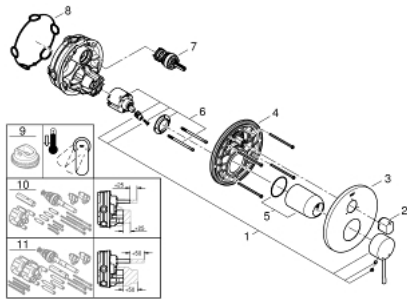

24 092 DC1 ESSENCE SINGLE-LEVER MIXER WITH 3-WAY DIVERTER

PRODUCT DESCRIPTION

- Colour: Supersteel
- trim set for GROHE Rapido SmartBox (35 600/35 604)
- GROHE SilkMove 46 mm ceramic cartridge
- GROHE LongLife finish
- wall escutcheon with GROHE FastFixation (covered escutcheon- and shaft sealing, covered fixing)
- metal escutcheon, retroactively 6° adjustable
- metal lever
- 3-way diverter
- without roughing-in set 35 600/35 604 (please order separately)
- flow performance: outlet A = 27 l/min, outlet B = 27 l/min, outlet C = 27 l/min

24 092 DC1 ESSENCE SINGLE-LEVER MIXER WITH 3-WAY DIVERTER

SPARE PARTS, January 2018 – now

- 1: Lever (Spare part-nr. 46915DC0)
 - 2: Diverter knob, round (Spare part-nr. 48447DC0)
 - 3: Escutcheon (Spare part-nr. 49108DC0)
 - 4: Mounting plate (Spare part-nr. 49094000)
 - 5: Cap (Spare part-nr. 02693DC0)
 - 6: Cartridge (Spare part-nr. 46048000)
 - 7: Diverter (Spare part-nr. 48448000)
 - 8: Seal (Spare part-nr. 48360000)
 - 9: Temperature limiter (Spare part-nr. 46308000)*
 - 10: Universal extension set single-lever mixers, 25 mm (Spare part-nr. 1405600)*
 - 11: Universal extension set single-lever mixers, 50 mm (Spare part-nr. 1405700)*
- * Optional accessories