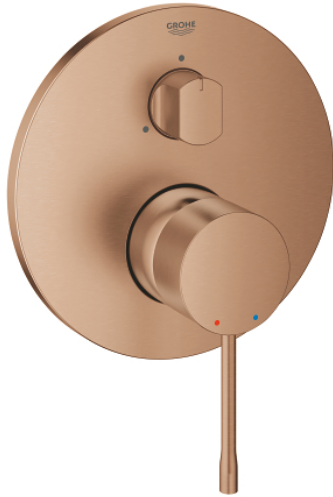

24 092 DL1 ESSENCE SINGLE-LEVER MIXER WITH 3-WAY DIVERTER

PRODUCT DESCRIPTION

- Colour: brushed warm sunset
- trim set for GROHE Rapido SmartBox (35 600/35 604)
- GROHE SilkMove 46 mm ceramic cartridge
- GROHE LongLife finish
- wall escutcheon with GROHE FastFixation (covered escutcheon- and shaft sealing, covered fixing)
- metal escutcheon, retroactively 6° adjustable
- metal lever
- 3-way diverter
- without roughing-in set 35 600/35 604 (please order separately)
- flow performance: outlet A = 27 l/min, outlet B = 27 l/min, outlet C = 27 l/min