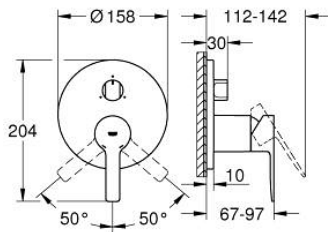

24 095 001 LINEARE SINGLE-LEVER MIXER WITH 3-WAY DIVERTER

PRODUCT DESCRIPTION

- Colour: chrome
- trim set for GROHE Rapido SmartBox (35 600/35 604)
- GROHE SilkMove 46 mm ceramic cartridge
- GROHE LongLife finish
- wall escutcheon with GROHE FastFixation (covered escutcheon- and shaft sealing, covered fixing)
- metal escutcheon, retroactively 6° adjustable
- metal lever
- 3-way diverter
- without roughing-in set 35 600/35 604 (please order separately)
- flow performance: outlet A = 27 l/min, outlet B = 27 l/min, outlet C = 27 l/min

24 095 001 LINEARE SINGLE-LEVER MIXER WITH 3-WAY DIVERTER

SPARE PARTS, January 2018 – now

- 1: Lever (Spare part-nr. 46988000)
 - 2: Diverter knob, round (Spare part-nr. 48447000)
 - 3: Escutcheon (Spare part-nr. 49105000)
 - 4: Mounting plate (Spare part-nr. 49094000)
 - 5: Cap (Spare part-nr. 09038000)
 - 6: Cartridge (Spare part-nr. 46048000)
 - 7: Diverter (Spare part-nr. 48448000)
 - 8: Seal (Spare part-nr. 48360000)
 - 9: Temperature limiter (Spare part-nr. 46308000)*
 - 10: Universal extension set single-lever mixers, 25 mm (Spare part-nr. 1405600)*
 - 11: Universal extension set single-lever mixers, 50 mm (Spare part-nr. 1405700)*
- * Optional accessories