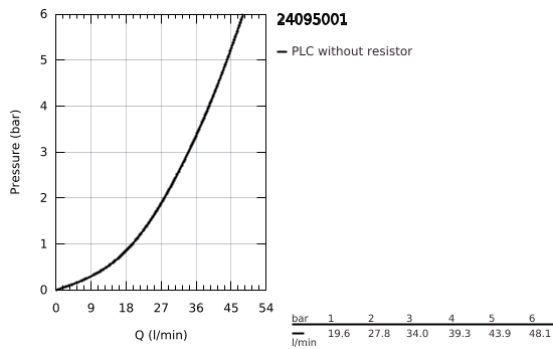

24 095 001 LINEARE SINGLE-LEVER MIXER WITH 3-WAY DIVERTER

PRODUCT DESCRIPTION

- Colour: chrome
- trim set for GROHE Rapido SmartBox (35 600/35 604)
- GROHE SilkMove 46 mm ceramic cartridge
- GROHE LongLife finish
- wall escutcheon with GROHE FastFixation (covered escutcheon- and shaft sealing, covered fixing)
- metal escutcheon, retroactively 6° adjustable
- metal lever
- 3-way diverter
- without roughing-in set 35 600/35 604 (please order separately)
- flow performance: outlet A = 27 l/min, outlet B = 27 l/min, outlet C = 27 l/min

24 095 001 LINEARE SINGLE-LEVER MIXER WITH 3-WAY DIVERTER

SPARE PARTS, January 2018 – now

- 1: Lever (Spare part-nr. 46988000)
 - 2: Diverter knob, round (Spare part-nr. 48447000)
 - 3: Escutcheon (Spare part-nr. 49105000)
 - 4: Mounting plate (Spare part-nr. 49094000)
 - 5: Cap (Spare part-nr. 09038000)
 - 6: Cartridge (Spare part-nr. 46048000)
 - 7: Diverter (Spare part-nr. 48448000)
 - 8: Seal (Spare part-nr. 48360000)
 - 9: Temperature limiter (Spare part-nr. 46308000)*
 - 10: Universal extension set single-lever mixers, 25 mm (Spare part-nr. 1405600)*
 - 11: Universal extension set single-lever mixers, 50 mm (Spare part-nr. 1405700)*
- * Optional accessories