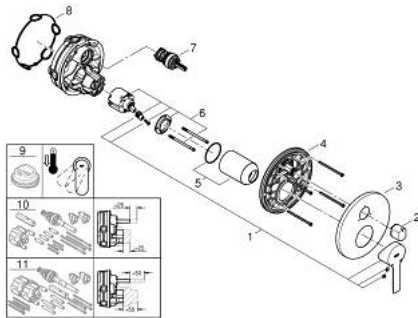

24 095 001 LINEARE SINGLE-LEVER MIXER WITH 3-WAY DIVERTER

PRODUCT DESCRIPTION

- Colour: chrome
- trim set for GROHE Rapido SmartBox (35 600/35 604)
- GROHE SilkMove 46 mm ceramic cartridge
- GROHE LongLife finish
- wall escutcheon with GROHE FastFixation (covered escutcheon- and shaft sealing, covered fixing)
- metal escutcheon, retroactively 6° adjustable
- metal lever
- 3-way diverter
- without roughing-in set 35 600/35 604 (please order separately)
- flow performance: outlet A = 27 l/min, outlet B = 27 l/min, outlet C = 27 l/min

24 095 001 LINEARE SINGLE-LEVER MIXER WITH 3-WAY DIVERTER

SPARE PARTS, January 2018 – now

- 1: Lever (Spare part-nr. 46988000)
 - 2: Diverter knob, round (Spare part-nr. 48447000)
 - 3: Escutcheon (Spare part-nr. 49105000)
 - 4: Mounting plate (Spare part-nr. 49094000)
 - 5: Cap (Spare part-nr. 09038000)
 - 6: Cartridge (Spare part-nr. 46048000)
 - 7: Diverter (Spare part-nr. 48448000)
 - 8: Seal (Spare part-nr. 48360000)
 - 9: Temperature limiter (Spare part-nr. 46308000)*
 - 10: Universal extension set single-lever mixers, 25 mm (Spare part-nr. 1405600)*
 - 11: Universal extension set single-lever mixers, 50 mm (Spare part-nr. 1405700)*
- * Optional accessories