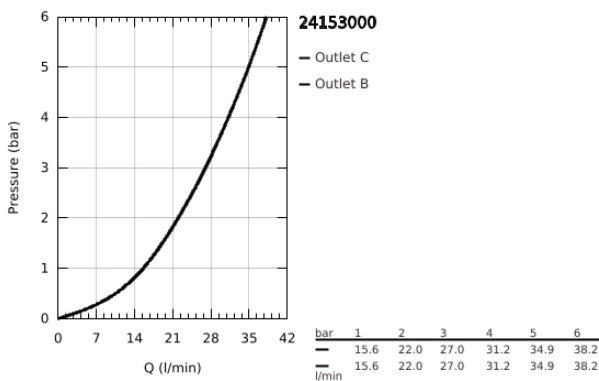

24 153 000 GROHTHERM CUBE THERMOSTATIC MIXER FOR 1 OUTLET WITH SHUT OFF VALVE

PRODUCT DESCRIPTION

- Colour: chrome
- trim set for GROHE Rapido SmartBox (35 600/35 604)
- GROHE TurboStat - compact cartridge with wax thermostatic element
- GROHE LongLife finish
- wall escutcheon with GROHE FastFixation (covered escutcheon- and shaft sealing, covered fixing)
- metal escutcheon, retroactively 6° adjustable
- GROHE SafeStop - safety button at 38°C
- GROHE SafeStop Plus - optional temperature limiter at 43°C or 46°C included
- built-in non return valves and dirt strainers
- ceramic stop valve, 120°
- without roughing-in set 35 600/35 604 (please order separately)
- flow performance: outlet B = 27 l/min, outlet C = 30 l/min

24 153 000 GROHTHERM CUBE THERMOSTATIC MIXER FOR 1 OUTLET WITH SHUT OFF VALVE

SPARE PARTS, January 2018 – June 2021

- 1: Temperature control handle (Spare part-nr. 49091000)
- 2: Mounting plate (Spare part-nr. 49080000)
- 3: Escutcheon (Spare part-nr. 49109000)
- 4: Shut-off handle Aquadimmer (Spare part-nr. 49092000)
- 5: Aquadimmer (Spare part-nr. 49084000)
- 6: Thermostatic compact cartridge 3/4" (Spare part-nr. 49028000)
- 7: Non-return valve (Spare part-nr. 49085000)
- 8: Seal (Spare part-nr. 48360000)
- 9: GROHE TurboStat cartridge 3/4" (Spare part-nr. 49003000)*
- 10: Socket Spanner (Spare part-nr. 49059000)*
- 11: Service stops (Spare part-nr. 1405300M)*
- 12: Universal extension set 2-handle thermostats, 25 mm (Spare part-nr. 14058000)*