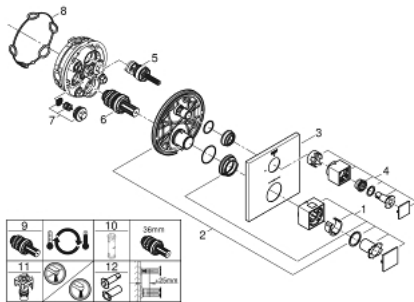

24 153 000 GROHTHERM CUBE THERMOSTATIC MIXER FOR 1 OUTLET WITH SHUT OFF VALVE

PRODUCT DESCRIPTION

- Colour: chrome
- trim set for GROHE Rapido SmartBox (35 600/35 604)
- GROHE TurboStat - compact cartridge with wax thermostatic element
- GROHE LongLife finish
- wall escutcheon with GROHE FastFixation (covered escutcheon- and shaft sealing, covered fixing)
- metal escutcheon, retroactively 6° adjustable
- GROHE SafeStop - safety button at 38°C
- GROHE SafeStop Plus - optional temperature limiter at 43°C or 46°C included
- built-in non return valves and dirt strainers
- ceramic stop valve, 120°
- without roughing-in set 35 600/35 604 (please order separately)
- flow performance: outlet B = 27 l/min, outlet C = 30 l/min

24 153 000 GROHTHERM CUBE THERMOSTATIC MIXER FOR 1 OUTLET WITH SHUT OFF VALVE

SPARE PARTS, January 2018 – June 2021

- 1: Temperature control handle (Spare part-nr. 49091000)
- 2: Mounting plate (Spare part-nr. 49080000)
- 3: Escutcheon (Spare part-nr. 49109000)
- 4: Shut-off handle Aquadimmer (Spare part-nr. 49092000)
- 5: Aquadimmer (Spare part-nr. 49084000)
- 6: Thermostatic compact cartridge 3/4" (Spare part-nr. 49028000)
- 7: Non-return valve (Spare part-nr. 49085000)
- 8: Seal (Spare part-nr. 48360000)
- 9: GROHE TurboStat cartridge 3/4" (Spare part-nr. 49003000)*
- 10: Socket Spanner (Spare part-nr. 49059000)*
- 11: Service stops (Spare part-nr. 1405300M)*
- 12: Universal extension set 2-handle thermostats, 25 mm (Spare part-nr. 14058000)*