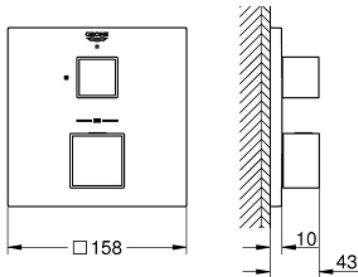

24 153 000 GROHTHERM CUBE THERMOSTATIC MIXER FOR 1 OUTLET WITH SHUT OFF VALVE

PRODUCT DESCRIPTION

- Colour: chrome
- trim set for GROHE Rapido SmartBox (35 600/35 604)
- GROHE TurboStat - compact cartridge with wax thermostatic element
- GROHE LongLife finish
- wall escutcheon with GROHE FastFixation (covered escutcheon- and shaft sealing, covered fixing)
- metal escutcheon, retroactively 6° adjustable
- GROHE SafeStop - safety button at 38°C
- GROHE SafeStop Plus - optional temperature limiter at 43°C or 46°C included
- built-in non return valves and dirt strainers
- ceramic stop valve, 120°
- without roughing-in set 35 600/35 604 (please order separately)
- flow performance: outlet B = 27 l/min, outlet C = 30 l/min

24 153 000 GROHTHERM CUBE THERMOSTATIC MIXER FOR 1 OUTLET WITH SHUT OFF VALVE

SPARE PARTS, January 2018 – June 2021

- 1: Temperature control handle (Spare part-nr. 49091000)
- 2: Mounting plate (Spare part-nr. 49080000)
- 3: Escutcheon (Spare part-nr. 49109000)
- 4: Shut-off handle Aquadimmer (Spare part-nr. 49092000)
- 5: Aquadimmer (Spare part-nr. 49084000)
- 6: Thermostatic compact cartridge 3/4" (Spare part-nr. 49028000)
- 7: Non-return valve (Spare part-nr. 49085000)
- 8: Seal (Spare part-nr. 48360000)
- 9: GROHE TurboStat cartridge 3/4" (Spare part-nr. 49003000)*
- 10: Socket Spanner (Spare part-nr. 49059000)*
- 11: Service stops (Spare part-nr. 1405300M)*
- 12: Universal extension set 2-handle thermostats, 25 mm (Spare part-nr. 14058000)*