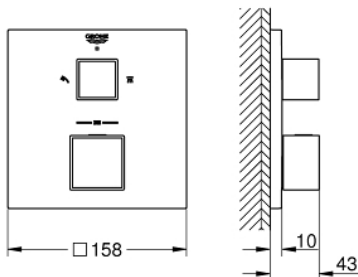

### PRODUCT DESCRIPTION

- Colour: chrome
- trim set for GROHE Rapido SmartBox (35 600/35 604)
- GROHE TurboStat - compact cartridge with wax thermostatic element
- GROHE LongLife finish
- wall escutcheon with GROHE FastFixation (covered escutcheon- and shaft sealing, covered fixing)
- metal escutcheon, retroactively 6° adjustable
- printed head and hand shower symbol
- GROHE SafeStop - safety button at 38°C
- GROHE SafeStop Plus - optional temperature limiter at 43°C or 46°C included
- GROHE AquaDimmer, integrated shut off/diverter valve
- without roughing-in set 35 600/35 604 (please order separately)
- flow performance: outlet B = 27 l/min, outlet C = 30 l/min