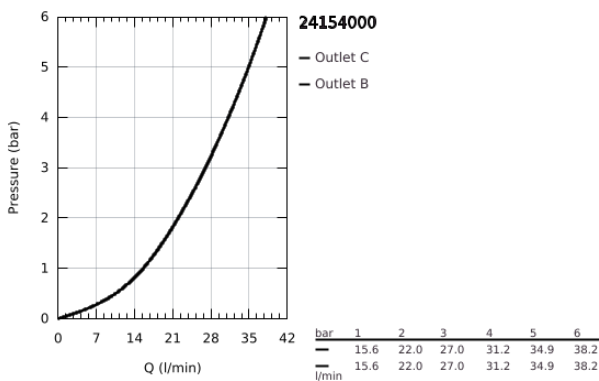

## 24 154 000 GROHTHERM CUBE THERMOSTATIC SHOWER MIXER FOR 2 OUTLETS WITH INTEGRATED SHUT OFF/DIVERTER VALVE

### PRODUCT DESCRIPTION

- Colour: chrome
- trim set for GROHE Rapido SmartBox (35 600/35 604)
- GROHE TurboStat - compact cartridge with wax thermostatic element
- GROHE LongLife finish
- wall escutcheon with GROHE FastFixation (covered escutcheon- and shaft sealing, covered fixing)
- metal escutcheon, retroactively 6° adjustable
- printed head and hand shower symbol
- GROHE SafeStop - safety button at 38°C
- GROHE SafeStop Plus - optional temperature limiter at 43°C or 46°C included
- GROHE AquaDimmer, integrated shut off/diverter valve
- without roughing-in set 35 600/35 604 (please order separately)
- flow performance: outlet B = 27 l/min, outlet C = 30 l/min