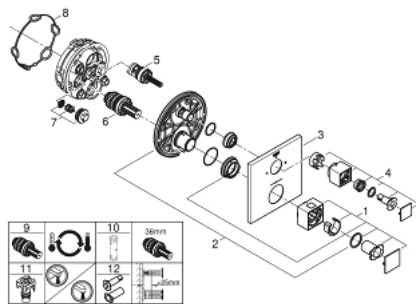

## 24 154 000 GROHTHERM CUBE THERMOSTATIC SHOWER MIXER FOR 2 OUTLETS WITH INTEGRATED SHUT OFF/DIVERTER VALVE

### PRODUCT DESCRIPTION

- Colour: chrome
- trim set for GROHE Rapido SmartBox (35 600/35 604)
- GROHE TurboStat - compact cartridge with wax thermostatic element
- GROHE LongLife finish
- wall escutcheon with GROHE FastFixation (covered escutcheon- and shaft sealing, covered fixing)
- metal escutcheon, retroactively 6° adjustable
- printed head and hand shower symbol
- GROHE SafeStop - safety button at 38°C
- GROHE SafeStop Plus - optional temperature limiter at 43°C or 46°C included
- GROHE AquaDimmer, integrated shut off/diverter valve
- without roughing-in set 35 600/35 604 (please order separately)
- flow performance: outlet B = 27 l/min, outlet C = 30 l/min

### SPARE PARTS, January 2018 – June 2021

- 1: Temperature control handle (Spare part-nr. 49091000)
- 2: Mounting plate (Spare part-nr. 49080000)
- 3: Escutcheon (Spare part-nr. 49102000)
- 4: Shut-off handle Aquadimmer (Spare part-nr. 49092000)
- 5: Aquadimmer (Spare part-nr. 49084000)
- 6: Thermostatic compact cartridge 3/4" (Spare part-nr. 49028000)
- 7: Non-return valve (Spare part-nr. 49085000)
- 8: Seal (Spare part-nr. 48360000)
- 9: GROHE TurboStat cartridge 3/4" (Spare part-nr. 49003000)\*
- 10: Socket Spanner (Spare part-nr. 49059000)\*
- 11: Service stops (Spare part-nr. 1405300M)\*
- 12: Universal extension set 2-handle thermostats, 25 mm (Spare part-nr. 14058000)\*