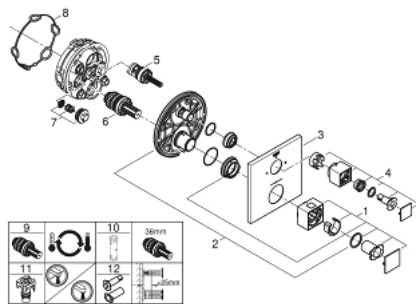

24 154 AL0 GROHTHERM CUBE THERMOSTATIC SHOWER MIXER FOR 2 OUTLETS WITH INTEGRATED SHUT OFF/DIVERTER VALVE

PRODUCT DESCRIPTION

- Colour: brushed hard graphite
- trim set for GROHE Rapido SmartBox (35 600/35 604)
- GROHE TurboStat - compact cartridge with wax thermostatic element
- GROHE LongLife finish
- wall escutcheon with GROHE FastFixation (covered escutcheon- and shaft sealing, covered fixing)
- metal escutcheon, retroactively 6° adjustable
- printed head and hand shower symbol
- GROHE SafeStop - safety button at 38°C
- GROHE SafeStop Plus - optional temperature limiter at 43°C or 46°C included
- GROHE AquaDimmer, integrated shut off/diverter valve
- without roughing-in set 35 600/35 604 (please order separately)
- flow performance: outlet B = 27 l/min, outlet C = 30 l/min

24 154 AL0 GROHTHERM CUBE THERMOSTATIC SHOWER MIXER FOR 2 OUTLETS WITH INTEGRATED SHUT OFF/DIVERTER VALVE

SPARE PARTS, March 2019 – June 2021

- 1: Temperature control handle (Spare part-nr. 49091AL0)
- 2: Mounting plate (Spare part-nr. 49080000)
- 3: Escutcheon (Spare part-nr. 49102AL0)
- 4: Shut-off handle Aquadimmer (Spare part-nr. 49092AL0)
- 5: Aquadimmer (Spare part-nr. 49084000)
- 6: Thermostatic compact cartridge 3/4" (Spare part-nr. 49028000)
- 7: Non-return valve (Spare part-nr. 49085000)
- 8: Seal (Spare part-nr. 48360000)
- 9: GROHE TurboStat cartridge 3/4" (Spare part-nr. 49003000)*
- 10: Socket Spanner (Spare part-nr. 49059000)*
- 11: Service stops (Spare part-nr. 1405300M)*
- 12: Universal extension set 2-handle thermostats, 25 mm (Spare part-nr. 14058000)*