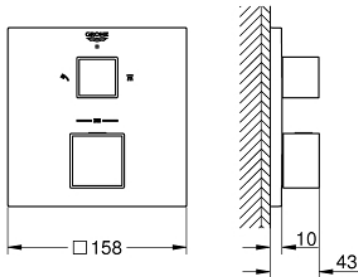

24 154 AL0 GROHTHERM CUBE THERMOSTATIC SHOWER MIXER FOR 2 OUTLETS WITH INTEGRATED SHUT OFF/DIVERTER VALVE

PRODUCT DESCRIPTION

- Colour: brushed hard graphite
- trim set for GROHE Rapido SmartBox (35 600/35 604)
- GROHE TurboStat - compact cartridge with wax thermostatic element
- GROHE LongLife finish
- wall escutcheon with GROHE FastFixation (covered escutcheon- and shaft sealing, covered fixing)
- metal escutcheon, retroactively 6° adjustable
- printed head and hand shower symbol
- GROHE SafeStop - safety button at 38°C
- GROHE SafeStop Plus - optional temperature limiter at 43°C or 46°C included
- GROHE AquaDimmer, integrated shut off/diverter valve
- without roughing-in set 35 600/35 604 (please order separately)
- flow performance: outlet B = 27 l/min, outlet C = 30 l/min

24 154 AL0 GROHTHERM CUBE THERMOSTATIC SHOWER MIXER FOR 2 OUTLETS WITH INTEGRATED SHUT OFF/DIVERTER VALVE

SPARE PARTS, March 2019 – June 2021

- 1: Temperature control handle (Spare part-nr. 49091AL0)
- 2: Mounting plate (Spare part-nr. 49080000)
- 3: Escutcheon (Spare part-nr. 49102AL0)
- 4: Shut-off handle Aquadimmer (Spare part-nr. 49092AL0)
- 5: Aquadimmer (Spare part-nr. 49084000)
- 6: Thermostatic compact cartridge 3/4" (Spare part-nr. 49028000)
- 7: Non-return valve (Spare part-nr. 49085000)
- 8: Seal (Spare part-nr. 48360000)
- 9: GROHE TurboStat cartridge 3/4" (Spare part-nr. 49003000)*
- 10: Socket Spanner (Spare part-nr. 49059000)*
- 11: Service stops (Spare part-nr. 1405300M)*
- 12: Universal extension set 2-handle thermostats, 25 mm (Spare part-nr. 14058000)*