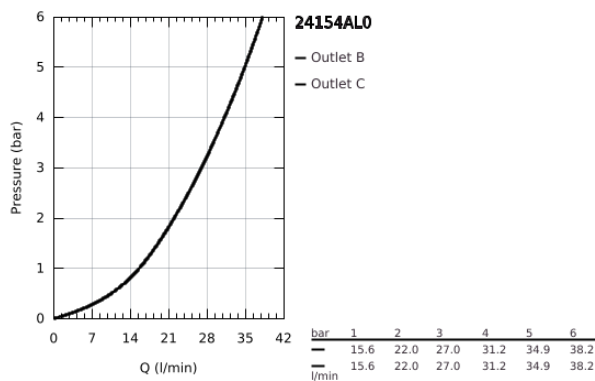

24 154 AL0 GROHTHERM CUBE THERMOSTATIC SHOWER MIXER FOR 2 OUTLETS WITH INTEGRATED SHUT OFF/DIVERTER VALVE

PRODUCT DESCRIPTION

- Colour: brushed hard graphite
- trim set for GROHE Rapido SmartBox (35 600/35 604)
- GROHE TurboStat - compact cartridge with wax thermostatic element
- GROHE LongLife finish
- wall escutcheon with GROHE FastFixation (covered escutcheon- and shaft sealing, covered fixing)
- metal escutcheon, retroactively 6° adjustable
- printed head and hand shower symbol
- GROHE SafeStop - safety button at 38°C
- GROHE SafeStop Plus - optional temperature limiter at 43°C or 46°C included
- GROHE AquaDimmer, integrated shut off/diverter valve
- without roughing-in set 35 600/35 604 (please order separately)
- flow performance: outlet B = 27 l/min, outlet C = 30 l/min

24 154 AL0 GROHTHERM CUBE THERMOSTATIC SHOWER MIXER FOR 2 OUTLETS WITH INTEGRATED SHUT OFF/DIVERTER VALVE

SPARE PARTS, March 2019 – June 2021

- 1: Temperature control handle (Spare part-nr. 49091AL0)
- 2: Mounting plate (Spare part-nr. 49080000)
- 3: Escutcheon (Spare part-nr. 49102AL0)
- 4: Shut-off handle Aquadimmer (Spare part-nr. 49092AL0)
- 5: Aquadimmer (Spare part-nr. 49084000)
- 6: Thermostatic compact cartridge 3/4" (Spare part-nr. 49028000)
- 7: Non-return valve (Spare part-nr. 49085000)
- 8: Seal (Spare part-nr. 48360000)
- 9: GROHE TurboStat cartridge 3/4" (Spare part-nr. 49003000)*
- 10: Socket Spanner (Spare part-nr. 49059000)*
- 11: Service stops (Spare part-nr. 1405300M)*
- 12: Universal extension set 2-handle thermostats, 25 mm (Spare part-nr. 14058000)*