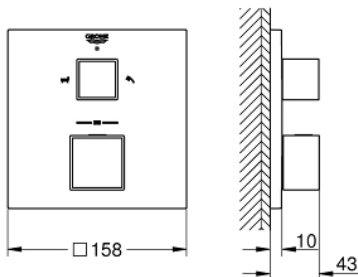

24 155 000 GROHTHERM CUBE THERMOSTATIC BATH TUB MIXER FOR 2 OUTLETS WITH INTEGRATED SHUT OFF/DIVERTER VALVE

PRODUCT DESCRIPTION

- Colour: chrome
- trim set for GROHE Rapido SmartBox (35 600/35 604)
- GROHE TurboStat - compact cartridge with wax thermostatic element
- GROHE LongLife finish
- wall escutcheon with GROHE FastFixation (covered escutcheon- and shaft sealing, covered fixing)
- metal escutcheon, retroactively 6° adjustable
- printed hand shower and bath filler symbol
- GROHE SafeStop - safety button at 38°C
- GROHE SafeStop Plus - optional temperature limiter at 43°C or 46°C included
- GROHE AquaDimmer, integrated shut off/diverter valve
- without roughing-in set 35 600/35 604 (please order separately)
- flow performance: outlet B = 27 l/min, outlet C = 30 l/min

24 155 000 GROHTHERM CUBE THERMOSTATIC BATH TUB MIXER FOR 2 OUTLETS WITH INTEGRATED SHUT OFF/DIVERTER VALVE

SPARE PARTS, January 2018 – June 2021

- 1: Temperature control handle (Spare part-nr. 49091000)
- 2: Mounting plate (Spare part-nr. 49080000)
- 3: Escutcheon (Spare part-nr. 49103000)
- 4: Shut-off handle Aquadimmer (Spare part-nr. 49092000)
- 5: Aquadimmer (Spare part-nr. 49084000)
- 6: Thermostatic compact cartridge 3/4" (Spare part-nr. 49028000)
- 7: Non-return valve (Spare part-nr. 49085000)
- 8: Seal (Spare part-nr. 48360000)
- 9: GROHE TurboStat cartridge 3/4" (Spare part-nr. 49003000)*
- 10: Socket Spanner (Spare part-nr. 49059000)*
- 11: Service stops (Spare part-nr. 1405300M)*
- 12: Universal extension set 2-handle thermostats, 25 mm (Spare part-nr. 14058000)*