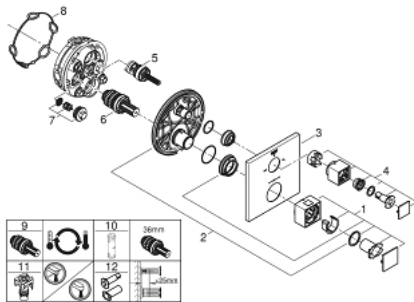

24 155 000 GROHTHERM CUBE THERMOSTATIC BATH TUB MIXER FOR 2 OUTLETS WITH INTEGRATED SHUT OFF/DIVERTER VALVE

PRODUCT DESCRIPTION

- Colour: chrome
- trim set for GROHE Rapido SmartBox (35 600/35 604)
- GROHE TurboStat - compact cartridge with wax thermostatic element
- GROHE LongLife finish
- wall escutcheon with GROHE FastFixation (covered escutcheon- and shaft sealing, covered fixing)
- metal escutcheon, retroactively 6° adjustable
- printed hand shower and bath filler symbol
- GROHE SafeStop - safety button at 38°C
- GROHE SafeStop Plus - optional temperature limiter at 43°C or 46°C included
- GROHE AquaDimmer, integrated shut off/diverter valve
- without roughing-in set 35 600/35 604 (please order separately)
- flow performance: outlet B = 27 l/min, outlet C = 30 l/min

24 155 000 GROHTHERM CUBE THERMOSTATIC BATH TUB MIXER FOR 2 OUTLETS WITH INTEGRATED SHUT OFF/DIVERTER VALVE

SPARE PARTS, January 2018 – June 2021

- 1: Temperature control handle (Spare part-nr. 49091000)
- 2: Mounting plate (Spare part-nr. 49080000)
- 3: Escutcheon (Spare part-nr. 49103000)
- 4: Shut-off handle Aquadimmer (Spare part-nr. 49092000)
- 5: Aquadimmer (Spare part-nr. 49084000)
- 6: Thermostatic compact cartridge 3/4" (Spare part-nr. 49028000)
- 7: Non-return valve (Spare part-nr. 49085000)
- 8: Seal (Spare part-nr. 48360000)
- 9: GROHE TurboStat cartridge 3/4" (Spare part-nr. 49003000)*
- 10: Socket Spanner (Spare part-nr. 49059000)*
- 11: Service stops (Spare part-nr. 1405300M)*
- 12: Universal extension set 2-handle thermostats, 25 mm (Spare part-nr. 14058000)*