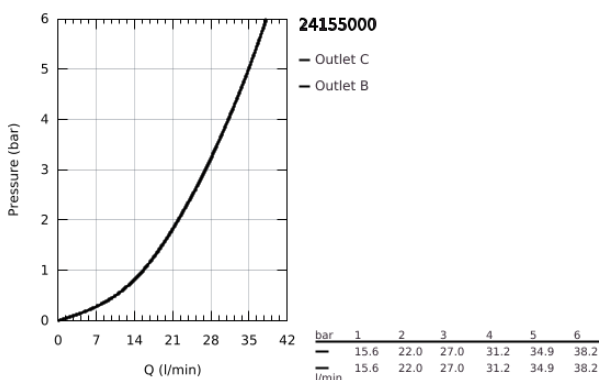

24 155 000 GROHTHERM CUBE THERMOSTATIC BATH TUB MIXER FOR 2 OUTLETS WITH INTEGRATED SHUT OFF/DIVERTER VALVE

PRODUCT DESCRIPTION

- Colour: chrome
- trim set for GROHE Rapido SmartBox (35 600/35 604)
- GROHE TurboStat - compact cartridge with wax thermostatic element
- GROHE LongLife finish
- wall escutcheon with GROHE FastFixation (covered escutcheon- and shaft sealing, covered fixing)
- metal escutcheon, retroactively 6° adjustable
- printed hand shower and bath filler symbol
- GROHE SafeStop - safety button at 38°C
- GROHE SafeStop Plus - optional temperature limiter at 43°C or 46°C included
- GROHE AquaDimmer, integrated shut off/diverter valve
- without roughing-in set 35 600/35 604 (please order separately)
- flow performance: outlet B = 27 l/min, outlet C = 30 l/min

24 155 000 GROHTHERM CUBE THERMOSTATIC BATH TUB MIXER FOR 2 OUTLETS WITH INTEGRATED SHUT OFF/DIVERTER VALVE

SPARE PARTS, January 2018 – June 2021

- 1: Temperature control handle (Spare part-nr. 49091000)
- 2: Mounting plate (Spare part-nr. 49080000)
- 3: Escutcheon (Spare part-nr. 49103000)
- 4: Shut-off handle Aquadimmer (Spare part-nr. 49092000)
- 5: Aquadimmer (Spare part-nr. 49084000)
- 6: Thermostatic compact cartridge 3/4" (Spare part-nr. 49028000)
- 7: Non-return valve (Spare part-nr. 49085000)
- 8: Seal (Spare part-nr. 48360000)
- 9: GROHE TurboStat cartridge 3/4" (Spare part-nr. 49003000)*
- 10: Socket Spanner (Spare part-nr. 49059000)*
- 11: Service stops (Spare part-nr. 1405300M)*
- 12: Universal extension set 2-handle thermostats, 25 mm (Spare part-nr. 14058000)*