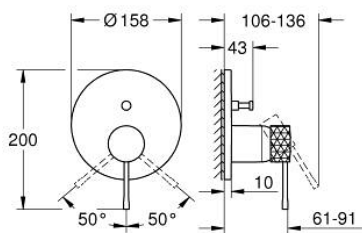

24 167 DE1 ESSENCE SINGLE-LEVER MIXER WITH 2-WAY DIVERTER

PRODUCT DESCRIPTION

- Colour: brushed crafted warm sunset
- trim set for GROHE Rapido SmartBox (35 600/35 604)
- GROHE SilkMove 46 mm ceramic cartridge
- GROHE LongLife finish
- wall escutcheon with GROHE FastFixation (covered escutcheon- and shaft sealing, covered fixing)
- metal escutcheon, retroactively 6° adjustable
- crafted metal lever
- automatic 2-way diverter
- without roughing-in set 35 600/35 604 (please order separately)
- flow performance: outlet B = 27 l/min, outlet C = 27 l/min

24 167 DE1 ESSENCE SINGLE-LEVER MIXER WITH 2-WAY DIVERTER

SPARE PARTS, December 2024 – now

- 1: Lever (Spare part-nr. 46915DE0)
 - 2: Escutcheon (Spare part-nr. 48429DL0)
 - 3: Mounting plate (Spare part-nr. 48440000)
 - 4: cap (Spare part-nr. 02693DL0)
 - 5: Diverter (Spare part-nr. 48634000)
 - 6: Diverter knob (Spare part-nr. 48637DL0)
 - 7: Cartridge (Spare part-nr. 46048000)
 - 8: Non-return valve (Spare part-nr. 49085000)
 - 9: Seal (Spare part-nr. 48360000)
 - 10: Temperature limiter (Spare part-nr. 46308000)*
 - 11: Backflow protection combination (EN1717) (Spare part-nr. 14055000)*
 - 12: Universal extension set single-lever mixers, 25 mm (Spare part-nr. 14056000)*
 - 13: diverter (Spare part-nr. 48635000)*
 - 14: Universal extension set single-lever mixers, 50 mm (Spare part-nr. 14057000)*
 - 15: diverter (Spare part-nr. 48636000)*
- * Optional accessories