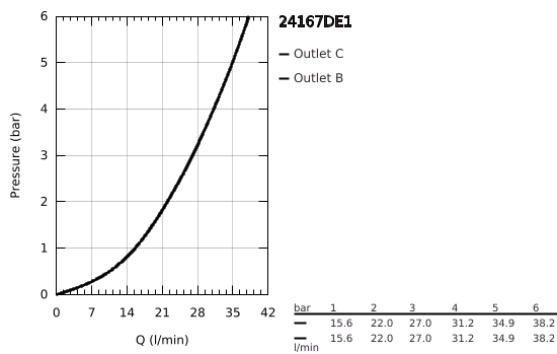

24 167 DE1 ESSENCE SINGLE-LEVER MIXER WITH 2-WAY DIVERTER

PRODUCT DESCRIPTION

- Colour: brushed crafted warm sunset
- trim set for GROHE Rapido SmartBox (35 600/35 604)
- GROHE SilkMove 46 mm ceramic cartridge
- GROHE LongLife finish
- wall escutcheon with GROHE FastFixation (covered escutcheon- and shaft sealing, covered fixing)
- metal escutcheon, retroactively 6° adjustable
- crafted metal lever
- automatic 2-way diverter
- without roughing-in set 35 600/35 604 (please order separately)
- flow performance: outlet B = 27 l/min, outlet C = 27 l/min

24 167 DE1 ESSENCE SINGLE-LEVER MIXER WITH 2-WAY DIVERTER

SPARE PARTS, December 2024 – now

- 1: Lever (Spare part-nr. 46915DE0)
 - 2: Escutcheon (Spare part-nr. 48429DL0)
 - 3: Mounting plate (Spare part-nr. 48440000)
 - 4: cap (Spare part-nr. 02693DL0)
 - 5: Diverter (Spare part-nr. 48634000)
 - 6: Diverter knob (Spare part-nr. 48637DL0)
 - 7: Cartridge (Spare part-nr. 46048000)
 - 8: Non-return valve (Spare part-nr. 49085000)
 - 9: Seal (Spare part-nr. 48360000)
 - 10: Temperature limiter (Spare part-nr. 46308000)*
 - 11: Backflow protection combination (EN1717) (Spare part-nr. 14055000)*
 - 12: Universal extension set single-lever mixers, 25 mm (Spare part-nr. 14056000)*
 - 13: diverter (Spare part-nr. 48635000)*
 - 14: Universal extension set single-lever mixers, 50 mm (Spare part-nr. 14057000)*
 - 15: diverter (Spare part-nr. 48636000)*
- * Optional accessories