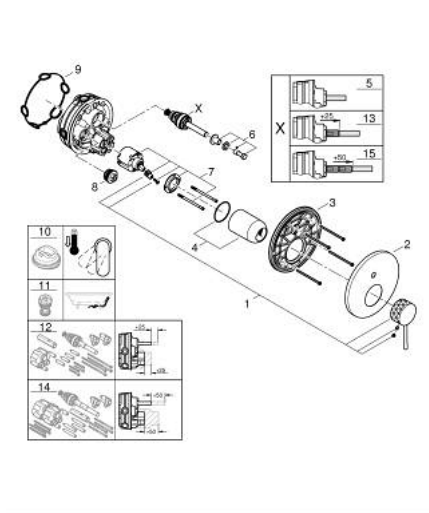

24 167 DE1 ESSENCE SINGLE-LEVER MIXER WITH 2-WAY DIVERTER

PRODUCT DESCRIPTION

- Colour: brushed crafted warm sunset
- trim set for GROHE Rapido SmartBox (35 600/35 604)
- GROHE SilkMove 46 mm ceramic cartridge
- GROHE LongLife finish
- wall escutcheon with GROHE FastFixation (covered escutcheon- and shaft sealing, covered fixing)
- metal escutcheon, retroactively 6° adjustable
- crafted metal lever
- automatic 2-way diverter
- without roughing-in set 35 600/35 604 (please order separately)
- flow performance: outlet B = 27 l/min, outlet C = 27 l/min

24 167 DE1 ESSENCE SINGLE-LEVER MIXER WITH 2-WAY DIVERTER

SPARE PARTS, December 2024 – now

- 1: Lever (Spare part-nr. 46915DE0)
 - 2: Escutcheon (Spare part-nr. 48429DL0)
 - 3: Mounting plate (Spare part-nr. 48440000)
 - 4: cap (Spare part-nr. 02693DL0)
 - 5: Diverter (Spare part-nr. 48634000)
 - 6: Diverter knob (Spare part-nr. 48637DL0)
 - 7: Cartridge (Spare part-nr. 46048000)
 - 8: Non-return valve (Spare part-nr. 49085000)
 - 9: Seal (Spare part-nr. 48360000)
 - 10: Temperature limiter (Spare part-nr. 46308000)*
 - 11: Backflow protection combination (EN1717) (Spare part-nr. 14055000)*
 - 12: Universal extension set single-lever mixers, 25 mm (Spare part-nr. 14056000)*
 - 13: diverter (Spare part-nr. 48635000)*
 - 14: Universal extension set single-lever mixers, 50 mm (Spare part-nr. 14057000)*
 - 15: diverter (Spare part-nr. 48636000)*
- * Optional accessories