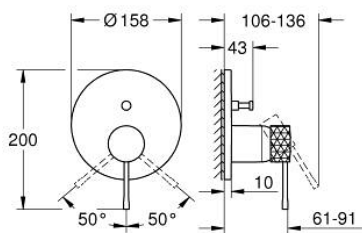

## 24 167 GF1 ESSENCE SINGLE-LEVER MIXER WITH 2-WAY DIVERTER

### PRODUCT DESCRIPTION

- Colour: brushed crafted cool sunrise
- trim set for GROHE Rapido SmartBox (35 600/35 604)
- GROHE SilkMove 46 mm ceramic cartridge
- GROHE LongLife finish
- wall escutcheon with GROHE FastFixation (covered escutcheon- and shaft sealing, covered fixing)
- metal escutcheon, retroactively 6° adjustable
- crafted metal lever
- automatic 2-way diverter
- without roughing-in set 35 600/35 604 (please order separately)
- flow performance: outlet B = 27 l/min, outlet C = 27 l/min

### SPARE PARTS, December 2024 – now

- 1: Lever (Spare part-nr. 46915GF0)
  - 2: Escutcheon (Spare part-nr. 48429GN0)
  - 3: Mounting plate (Spare part-nr. 48440000)
  - 4: cap (Spare part-nr. 02693GN0)
  - 5: Diverter (Spare part-nr. 48634000)
  - 6: Diverter knob (Spare part-nr. 48637GN0)
  - 7: Cartridge (Spare part-nr. 46048000)
  - 8: Non-return valve (Spare part-nr. 49085000)
  - 9: Seal (Spare part-nr. 48360000)
  - 10: Temperature limiter (Spare part-nr. 46308000)\*
  - 11: Backflow protection combination (EN1717) (Spare part-nr. 14055000)\*
  - 12: Universal extension set single-lever mixers, 25 mm (Spare part-nr. 14056000)\*
  - 13: diverter (Spare part-nr. 48635000)\*
  - 14: Universal extension set single-lever mixers, 50 mm (Spare part-nr. 14057000)\*
  - 15: diverter (Spare part-nr. 48636000)\*
- \* Optional accessories