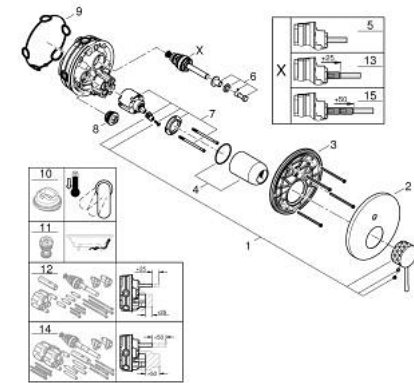

## 24 167 GF1 ESSENCE SINGLE-LEVER MIXER WITH 2-WAY DIVERTER

### PRODUCT DESCRIPTION

- Colour: brushed crafted cool sunrise
- trim set for GROHE Rapido SmartBox (35 600/35 604)
- GROHE SilkMove 46 mm ceramic cartridge
- GROHE LongLife finish
- wall escutcheon with GROHE FastFixation (covered escutcheon- and shaft sealing, covered fixing)
- metal escutcheon, retroactively 6° adjustable
- crafted metal lever
- automatic 2-way diverter
- without roughing-in set 35 600/35 604 (please order separately)
- flow performance: outlet B = 27 l/min, outlet C = 27 l/min

### SPARE PARTS, December 2024 – now

- 1: Lever (Spare part-nr. 46915GF0)
  - 2: Escutcheon (Spare part-nr. 48429GN0)
  - 3: Mounting plate (Spare part-nr. 48440000)
  - 4: cap (Spare part-nr. 02693GN0)
  - 5: Diverter (Spare part-nr. 48634000)
  - 6: Diverter knob (Spare part-nr. 48637GN0)
  - 7: Cartridge (Spare part-nr. 46048000)
  - 8: Non-return valve (Spare part-nr. 49085000)
  - 9: Seal (Spare part-nr. 48360000)
  - 10: Temperature limiter (Spare part-nr. 46308000)\*
  - 11: Backflow protection combination (EN1717) (Spare part-nr. 14055000)\*
  - 12: Universal extension set single-lever mixers, 25 mm (Spare part-nr. 14056000)\*
  - 13: diverter (Spare part-nr. 48635000)\*
  - 14: Universal extension set single-lever mixers, 50 mm (Spare part-nr. 14057000)\*
  - 15: diverter (Spare part-nr. 48636000)\*
- \* Optional accessories