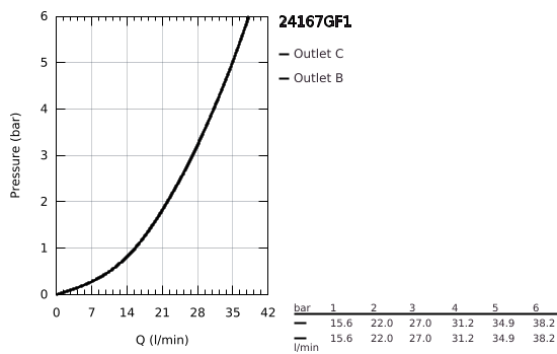

## 24 167 GF1 ESSENCE SINGLE-LEVER MIXER WITH 2-WAY DIVERTER

### PRODUCT DESCRIPTION

- Colour: brushed crafted cool sunrise
- trim set for GROHE Rapido SmartBox (35 600/35 604)
- GROHE SilkMove 46 mm ceramic cartridge
- GROHE LongLife finish
- wall escutcheon with GROHE FastFixation (covered escutcheon- and shaft sealing, covered fixing)
- metal escutcheon, retroactively 6° adjustable
- crafted metal lever
- automatic 2-way diverter
- without roughing-in set 35 600/35 604 (please order separately)
- flow performance: outlet B = 27 l/min, outlet C = 27 l/min