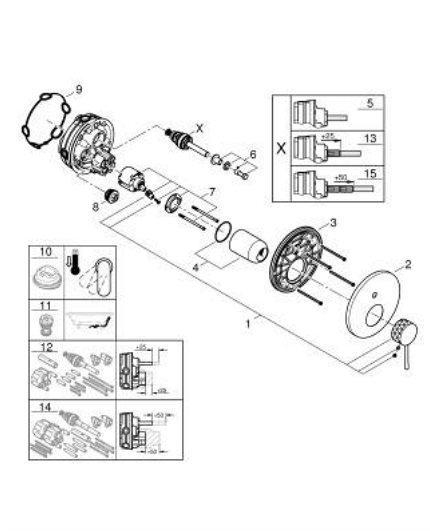

24 167 PF1 ESSENCE SINGLE-LEVER MIXER WITH 2-WAY DIVERTER

PRODUCT DESCRIPTION

- Colour: crafted chrome
- trim set for GROHE Rapido SmartBox (35 600/35 604)
- GROHE SilkMove 46 mm ceramic cartridge
- GROHE LongLife finish
- wall escutcheon with GROHE FastFixation (covered escutcheon- and shaft sealing, covered fixing)
- metal escutcheon, retroactively 6° adjustable
- crafted metal lever
- automatic 2-way diverter
- without roughing-in set 35 600/35 604 (please order separately)
- flow performance: outlet B = 27 l/min, outlet C = 27 l/min
- Showroom+ exclusive

24 167 PF1 ESSENCE SINGLE-LEVER MIXER WITH 2-WAY DIVERTER

SPARE PARTS, March 2024 – now

- 1: Lever (Spare part-nr. 46915PF0)
 - 2: Escutcheon (Spare part-nr. 48429000)
 - 3: Mounting plate (Spare part-nr. 48440000)
 - 4: Cap (Spare part-nr. 02693000)
 - 5: Diverter (Spare part-nr. 48634000)
 - 6: Diverter knob (Spare part-nr. 48637000)
 - 7: Cartridge (Spare part-nr. 46048000)
 - 8: Non-return valve (Spare part-nr. 49085000)
 - 9: Seal (Spare part-nr. 48360000)
 - 10: Temperature limiter (Spare part-nr. 46308000)*
 - 11: Backflow protection combination (EN1717) (Spare part-nr. 14055000)*
 - 12: Universal extension set single-lever mixers, 25 mm (Spare part-nr. 14056000)*
 - 13: diverter (Spare part-nr. 48635000)*
 - 14: Universal extension set single-lever mixers, 50 mm (Spare part-nr. 14057000)*
 - 15: diverter (Spare part-nr. 48636000)*
- * Optional accessories