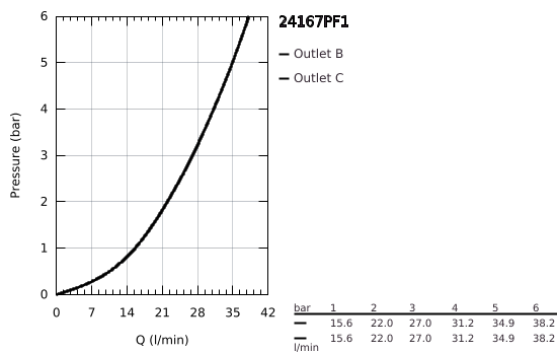

24 167 PF1 ESSENCE SINGLE-LEVER MIXER WITH 2-WAY DIVERTER

PRODUCT DESCRIPTION

- Colour: crafted chrome
- trim set for GROHE Rapido SmartBox (35 600/35 604)
- GROHE SilkMove 46 mm ceramic cartridge
- GROHE LongLife finish
- wall escutcheon with GROHE FastFixation (covered escutcheon- and shaft sealing, covered fixing)
- metal escutcheon, retroactively 6° adjustable
- crafted metal lever
- automatic 2-way diverter
- without roughing-in set 35 600/35 604 (please order separately)
- flow performance: outlet B = 27 l/min, outlet C = 27 l/min
- Showroom+ exclusive

24 167 PF1 ESSENCE SINGLE-LEVER MIXER WITH 2-WAY DIVERTER

SPARE PARTS, March 2024 – now

- 1: Lever (Spare part-nr. 46915PF0)
 - 2: Escutcheon (Spare part-nr. 48429000)
 - 3: Mounting plate (Spare part-nr. 48440000)
 - 4: Cap (Spare part-nr. 02693000)
 - 5: Diverter (Spare part-nr. 48634000)
 - 6: Diverter knob (Spare part-nr. 48637000)
 - 7: Cartridge (Spare part-nr. 46048000)
 - 8: Non-return valve (Spare part-nr. 49085000)
 - 9: Seal (Spare part-nr. 48360000)
 - 10: Temperature limiter (Spare part-nr. 46308000)*
 - 11: Backflow protection combination (EN1717) (Spare part-nr. 14055000)*
 - 12: Universal extension set single-lever mixers, 25 mm (Spare part-nr. 14056000)*
 - 13: diverter (Spare part-nr. 48635000)*
 - 14: Universal extension set single-lever mixers, 50 mm (Spare part-nr. 14057000)*
 - 15: diverter (Spare part-nr. 48636000)*
- * Optional accessories