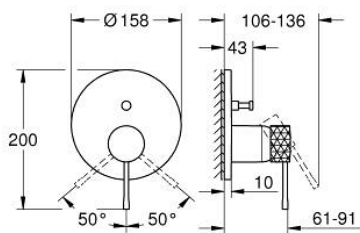

24 167 PF1 ESSENCE SINGLE-LEVER MIXER WITH 2-WAY DIVERTER

PRODUCT DESCRIPTION

- Colour: crafted chrome
- trim set for GROHE Rapido SmartBox (35 600/35 604)
- GROHE SilkMove 46 mm ceramic cartridge
- GROHE LongLife finish
- wall escutcheon with GROHE FastFixation (covered escutcheon- and shaft sealing, covered fixing)
- metal escutcheon, retroactively 6° adjustable
- crafted metal lever
- automatic 2-way diverter
- without roughing-in set 35 600/35 604 (please order separately)
- flow performance: outlet B = 27 l/min, outlet C = 27 l/min
- Showroom+ exclusive

24 167 PF1 ESSENCE SINGLE-LEVER MIXER WITH 2-WAY DIVERTER

SPARE PARTS, March 2024 – now

- 1: Lever (Spare part-nr. 46915PF0)
 - 2: Escutcheon (Spare part-nr. 48429000)
 - 3: Mounting plate (Spare part-nr. 48440000)
 - 4: Cap (Spare part-nr. 02693000)
 - 5: Diverter (Spare part-nr. 48634000)
 - 6: Diverter knob (Spare part-nr. 48637000)
 - 7: Cartridge (Spare part-nr. 46048000)
 - 8: Non-return valve (Spare part-nr. 49085000)
 - 9: Seal (Spare part-nr. 48360000)
 - 10: Temperature limiter (Spare part-nr. 46308000)*
 - 11: Backflow protection combination (EN1717) (Spare part-nr. 14055000)*
 - 12: Universal extension set single-lever mixers, 25 mm (Spare part-nr. 14056000)*
 - 13: diverter (Spare part-nr. 48635000)*
 - 14: Universal extension set single-lever mixers, 50 mm (Spare part-nr. 14057000)*
 - 15: diverter (Spare part-nr. 48636000)*
- * Optional accessories