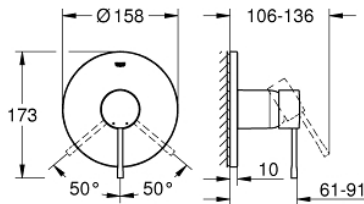

## 24 168 KF1 ESSENCE SINGLE-LEVER SHOWER MIXER

### PRODUCT DESCRIPTION

- Colour: phantom black
- trim set for GROHE Rapido SmartBox (35 600/35 604)
- GROHE SilkMove 46 mm ceramic cartridge
- wall escutcheon with GROHE FastFixation (covered escutcheon- and shaft sealing, covered fixing)
- metal escutcheon, retroactively 6° adjustable
- metal lever
- without roughing-in set 35 600/35 604 (please order separately)
- flow performance: outlet B or C = 30 l/min