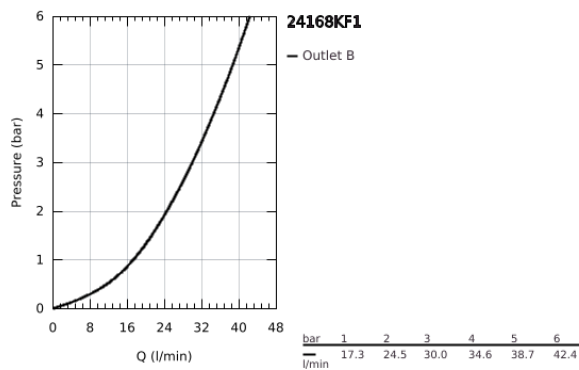

## 24 168 KF1 ESSENCE SINGLE-LEVER SHOWER MIXER

### PRODUCT DESCRIPTION

- Colour: phantom black
- trim set for GROHE Rapido SmartBox (35 600/35 604)
- GROHE SilkMove 46 mm ceramic cartridge
- wall escutcheon with GROHE FastFixation (covered escutcheon- and shaft sealing, covered fixing)
- metal escutcheon, retroactively 6° adjustable
- metal lever
- without roughing-in set 35 600/35 604 (please order separately)
- flow performance: outlet B or C = 30 l/min