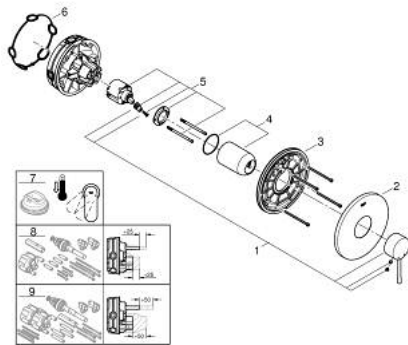

24 168 KF1 ESSENCE SINGLE-LEVER SHOWER MIXER

SPARE PARTS, February 2023 – now

1: Lever (Spare part-nr. 46915KF0)

2: escutcheon (Spare part-nr. 48428KF0)

3: Mounting plate (Spare part-nr. 48439000)

4: cap (Spare part-nr. 02693KF0)

5: Cartridge (Spare part-nr. 46048000)

6: Seal (Spare part-nr. 48360000)

7: Temperature limiter (Spare part-nr. 46308000)*

8: Universal extension set single-lever mixers, 25 mm (Spare part-nr. 14056000

)*

9: Universal extension set single-lever mixers, 50 mm (Spare part-nr. 14057000

)*

* Optional accessories