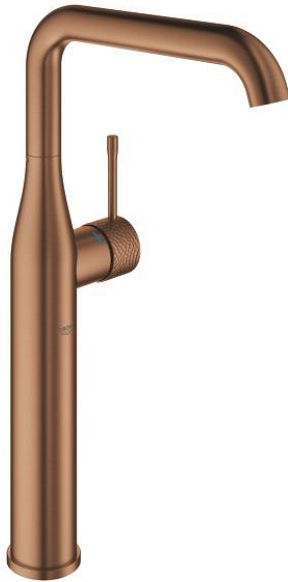

24 170 DE1 **ESSENCE SINGLE-LEVER BASIN MIXER 1/2"**  
**XL-SIZE**

**PRODUCT DESCRIPTION**

- Colour: brushed crafted warm sunset
- single hole installation
- crafted metal lever
- GROHE SilkMove 28 mm ceramic cartridge
- with temperature limiter
- GROHE LongLife finish
- GROHE EcoJoy - less water, perfect flow
- maximum flow rate (at 3 bar): 6.5 l/min
- GROHE AquaGuide adjustable mousseur
- GROHE FastFixation Plus installation system
- swivel spout with mousseur and stop limiter
- adjustable swivel area 0° / 90° / 360°
- smooth body
- flexible connection hoses
- min. recommended pressure 1.0 bar