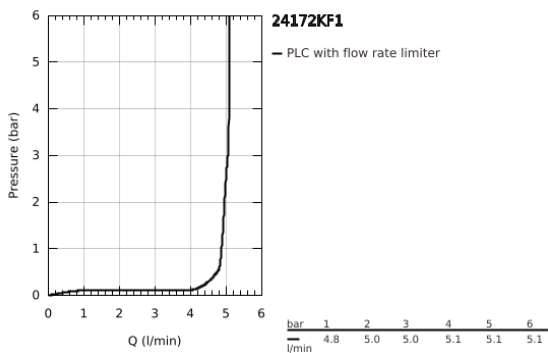

24 172 KF1 **ESSENCE SINGLE-LEVER BASIN MIXER 1/2"**  
**S-SIZE**

**PRODUCT DESCRIPTION**

- Colour: phantom black
- single hole installation
- metal lever
- GROHE SilkMove 28 mm ceramic cartridge
- with temperature limiter
- GROHE EcoJoy - less water, perfect flow
- maximum flow rate (at 3 bar): 5 l/min
- GROHE AquaGuide adjustable mousseur
- GROHE FastFixation Plus installation system
- smooth body
- flexible connection hoses
- professional edition

## 24 172 KF1 ESSENCE SINGLE-LEVER BASIN MIXER 1/2" S-SIZE