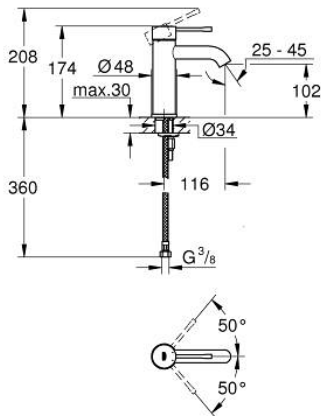

24 172 KF1 **ESSENCE SINGLE-LEVER BASIN MIXER 1/2"**  
**S-SIZE**

**PRODUCT DESCRIPTION**

- Colour: phantom black
- single hole installation
- metal lever
- GROHE SilkMove 28 mm ceramic cartridge
- with temperature limiter
- GROHE EcoJoy - less water, perfect flow
- maximum flow rate (at 3 bar): 5 l/min
- GROHE AquaGuide adjustable mousseur
- GROHE FastFixation Plus installation system
- smooth body
- flexible connection hoses
- professional edition

## 24 172 KF1 ESSENCE SINGLE-LEVER BASIN MIXER 1/2" S-SIZE

### SPARE PARTS, March 2022 – now

- 1: Lever (Spare part-nr. 46917KF0)
  - 2: Fitting ring (Spare part-nr. 46715000)
  - 3: Cartridge (Spare part-nr. 46580000)
  - 4: Mousseur (Spare part-nr. 48270000)
  - 5: Escutcheon (Spare part-nr. 48603KF0)
  - 6: Shank fastening assembly (Spare part-nr. 46645000)
  - 7: Mounting wrench (Spare part-nr. 19017000)\*
  - 8: Waste set with push-open plug (Spare part-nr. 65807KF0)\*
- \* Optional accessories