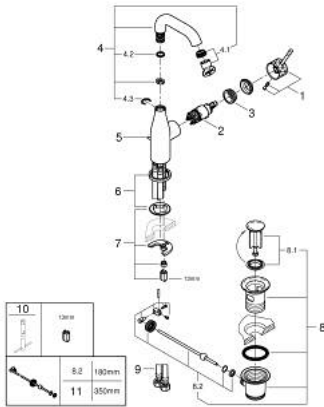

24 173 DE1 **ESSENCE SINGLE-LEVER BASIN MIXER 1/2"**
M-SIZE

PRODUCT DESCRIPTION

- Colour: brushed crafted warm sunset
- single hole installation
- crafted metal lever
- GROHE SilkMove 28 mm ceramic cartridge
- with temperature limiter
- GROHE LongLife finish
- GROHE EcoJoy - less water, perfect flow
- maximum flow rate (at 3 bar): 5 l/min
- GROHE AquaGuide adjustable mousseur
- GROHE FastFixation Plus installation system
- swivel spout with mousseur and stop limiter
- adjustable swivel area 0° / 150° / 360°
- pop-up waste set 1 1/4"
- flexible connection hoses
- min. recommended pressure 1.0 bar
- professional edition

24 173 DE1 **ESSENCE SINGLE-LEVER BASIN MIXER 1/2"**
M-SIZE

SPARE PARTS, December 2024 – now

- 1: Lever (Spare part-nr. 46919DE0)
 - 2: Cartridge (Spare part-nr. 46580000)
 - 3: screw ring (Spare part-nr. 48591000)
 - 4: Tubular spout (Spare part-nr. 13373DL0)
 - 4.1: Mousseur (Spare part-nr. 48270000)
 - 4.2: Sealing washer (Spare part-nr. 0128500M)
 - 4.3: Safety ring (Spare part-nr. 4826600M)
 - 5: lift rod (Spare part-nr. 46739DL0)
 - 6: Escutcheon (Spare part-nr. 48603DL0)
 - 7: Shank fastening assembly (Spare part-nr. 46645000)
 - 8: Waste set 1 1/4" (Spare part-nr. 28910DL0)
 - 8.1: Plug (Spare part-nr. 07182DL0)
 - 8.2: Eccentric rod (Spare part-nr. 07052000)
 - 9: Connection hose (Spare part-nr. 46255000)
 - 10: Mounting wrench (Spare part-nr. 19017000)*
 - 11: Eccentric rod (Spare part-nr. 07341000)*
- * Optional accessories