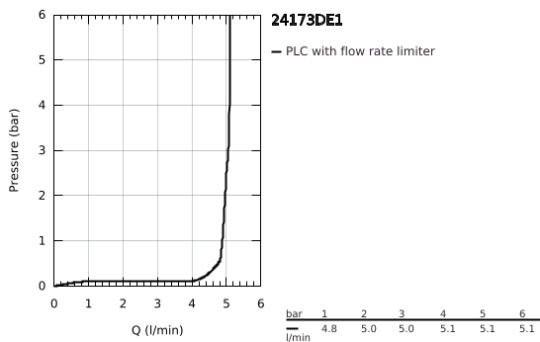

24 173 DE1 **ESSENCE SINGLE-LEVER BASIN MIXER 1/2"**
M-SIZE

PRODUCT DESCRIPTION

- Colour: brushed crafted warm sunset
- single hole installation
- crafted metal lever
- GROHE SilkMove 28 mm ceramic cartridge
- with temperature limiter
- GROHE LongLife finish
- GROHE EcoJoy - less water, perfect flow
- maximum flow rate (at 3 bar): 5 l/min
- GROHE AquaGuide adjustable mousseur
- GROHE FastFixation Plus installation system
- swivel spout with mousseur and stop limiter
- adjustable swivel area 0° / 150° / 360°
- pop-up waste set 1 1/4"
- flexible connection hoses
- min. recommended pressure 1.0 bar
- professional edition

24 173 DE1 **ESSENCE SINGLE-LEVER BASIN MIXER 1/2"**
M-SIZE

SPARE PARTS, December 2024 – now

- 1: Lever (Spare part-nr. 46919DE0)
 - 2: Cartridge (Spare part-nr. 46580000)
 - 3: screw ring (Spare part-nr. 48591000)
 - 4: Tubular spout (Spare part-nr. 13373DL0)
 - 4.1: Mousseur (Spare part-nr. 48270000)
 - 4.2: Sealing washer (Spare part-nr. 0128500M)
 - 4.3: Safety ring (Spare part-nr. 4826600M)
 - 5: lift rod (Spare part-nr. 46739DL0)
 - 6: Escutcheon (Spare part-nr. 48603DL0)
 - 7: Shank fastening assembly (Spare part-nr. 46645000)
 - 8: Waste set 1 1/4" (Spare part-nr. 28910DL0)
 - 8.1: Plug (Spare part-nr. 07182DL0)
 - 8.2: Eccentric rod (Spare part-nr. 07052000)
 - 9: Connection hose (Spare part-nr. 46255000)
 - 10: Mounting wrench (Spare part-nr. 19017000)*
 - 11: Eccentric rod (Spare part-nr. 07341000)*
- * Optional accessories