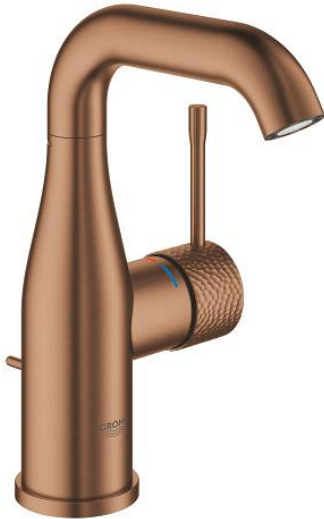

24 173 DE1 **ESSENCE SINGLE-LEVER BASIN MIXER 1/2"**
M-SIZE

PRODUCT DESCRIPTION

- Colour: brushed crafted warm sunset
- single hole installation
- crafted metal lever
- GROHE SilkMove 28 mm ceramic cartridge
- with temperature limiter
- GROHE LongLife finish
- GROHE EcoJoy - less water, perfect flow
- maximum flow rate (at 3 bar): 5 l/min
- GROHE AquaGuide adjustable mousseur
- GROHE FastFixation Plus installation system
- swivel spout with mousseur and stop limiter
- adjustable swivel area 0° / 150° / 360°
- pop-up waste set 1 1/4"
- flexible connection hoses
- min. recommended pressure 1.0 bar
- professional edition

24 173 DE1 **ESSENCE SINGLE-LEVER BASIN MIXER 1/2"**
M-SIZE

SPARE PARTS, December 2024 – now

- 1: Lever (Spare part-nr. 46919DE0)
 - 2: Cartridge (Spare part-nr. 46580000)
 - 3: screw ring (Spare part-nr. 48591000)
 - 4: Tubular spout (Spare part-nr. 13373DL0)
 - 4.1: Mousseur (Spare part-nr. 48270000)
 - 4.2: Sealing washer (Spare part-nr. 0128500M)
 - 4.3: Safety ring (Spare part-nr. 4826600M)
 - 5: lift rod (Spare part-nr. 46739DL0)
 - 6: Escutcheon (Spare part-nr. 48603DL0)
 - 7: Shank fastening assembly (Spare part-nr. 46645000)
 - 8: Waste set 1 1/4" (Spare part-nr. 28910DL0)
 - 8.1: Plug (Spare part-nr. 07182DL0)
 - 8.2: Eccentric rod (Spare part-nr. 07052000)
 - 9: Connection hose (Spare part-nr. 46255000)
 - 10: Mounting wrench (Spare part-nr. 19017000)*
 - 11: Eccentric rod (Spare part-nr. 07341000)*
- * Optional accessories