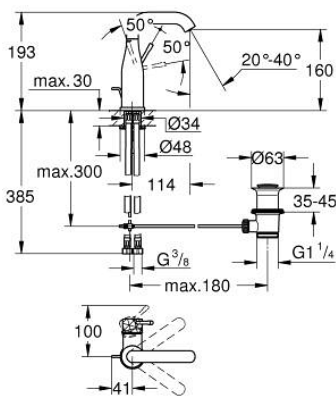

24 173 DE1 **ESSENCE SINGLE-LEVER BASIN MIXER 1/2"**
M-SIZE

PRODUCT DESCRIPTION

- Colour: brushed crafted warm sunset
- single hole installation
- crafted metal lever
- GROHE SilkMove 28 mm ceramic cartridge
- with temperature limiter
- GROHE LongLife finish
- GROHE EcoJoy - less water, perfect flow
- maximum flow rate (at 3 bar): 5 l/min
- GROHE AquaGuide adjustable mousseur
- GROHE FastFixation Plus installation system
- swivel spout with mousseur and stop limiter
- adjustable swivel area 0° / 150° / 360°
- pop-up waste set 1 1/4"
- flexible connection hoses
- min. recommended pressure 1.0 bar
- professional edition

24 173 DE1 **ESSENCE SINGLE-LEVER BASIN MIXER 1/2"**
M-SIZE

SPARE PARTS, December 2024 – now

- 1: Lever (Spare part-nr. 46919DE0)
 - 2: Cartridge (Spare part-nr. 46580000)
 - 3: screw ring (Spare part-nr. 48591000)
 - 4: Tubular spout (Spare part-nr. 13373DL0)
 - 4.1: Mousseur (Spare part-nr. 48270000)
 - 4.2: Sealing washer (Spare part-nr. 0128500M)
 - 4.3: Safety ring (Spare part-nr. 4826600M)
 - 5: lift rod (Spare part-nr. 46739DL0)
 - 6: Escutcheon (Spare part-nr. 48603DL0)
 - 7: Shank fastening assembly (Spare part-nr. 46645000)
 - 8: Waste set 1 1/4" (Spare part-nr. 28910DL0)
 - 8.1: Plug (Spare part-nr. 07182DL0)
 - 8.2: Eccentric rod (Spare part-nr. 07052000)
 - 9: Connection hose (Spare part-nr. 46255000)
 - 10: Mounting wrench (Spare part-nr. 19017000)*
 - 11: Eccentric rod (Spare part-nr. 07341000)*
- * Optional accessories