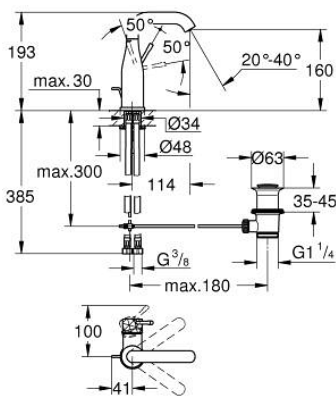

24 173 GF1 **ESSENCE SINGLE-LEVER BASIN MIXER 1/2"**
M-SIZE

PRODUCT DESCRIPTION

- Colour: brushed crafted cool sunrise
- single hole installation
- crafted metal lever
- GROHE SilkMove 28 mm ceramic cartridge
- with temperature limiter
- GROHE LongLife finish
- GROHE EcoJoy - less water, perfect flow
- maximum flow rate (at 3 bar): 5 l/min
- GROHE AquaGuide adjustable mousseur
- GROHE FastFixation Plus installation system
- swivel spout with mousseur and stop limiter
- adjustable swivel area 0° / 150° / 360°
- pop-up waste set 1 1/4"
- flexible connection hoses
- min. recommended pressure 1.0 bar
- professional edition

24 173 GF1 ESSENCE SINGLE-LEVER BASIN MIXER 1/2" M-SIZE

SPARE PARTS, December 2024 – now

- 1: Lever (Spare part-nr. 46919GF0)
 - 2: Cartridge (Spare part-nr. 46580000)
 - 3: screw ring (Spare part-nr. 48591000)
 - 4: Tubular spout (Spare part-nr. 13373GN0)
 - 4.1: Mousseur (Spare part-nr. 48270000)
 - 4.2: Sealing washer (Spare part-nr. 0128500M)
 - 4.3: Safety ring (Spare part-nr. 4826600M)
 - 5: Pop-up rod (Spare part-nr. 46739GN0)
 - 6: Escutcheon (Spare part-nr. 48603GN0)
 - 7: Shank fastening assembly (Spare part-nr. 46645000)
 - 8: Waste set 1 1/4" (Spare part-nr. 28910GN0)
 - 8.1: Plug (Spare part-nr. 07182GN0)
 - 8.2: Eccentric rod (Spare part-nr. 07052000)
 - 9: Connection hose (Spare part-nr. 46255000)
 - 10: Mounting wrench (Spare part-nr. 19017000)*
 - 11: Eccentric rod (Spare part-nr. 07341000)*
- * Optional accessories