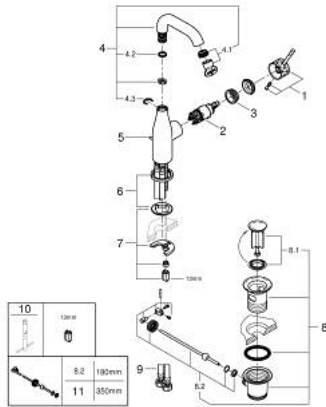

24 173 GF1 **ESSENCE SINGLE-LEVER BASIN MIXER 1/2"**
M-SIZE

PRODUCT DESCRIPTION

- Colour: brushed crafted cool sunrise
- single hole installation
- crafted metal lever
- GROHE SilkMove 28 mm ceramic cartridge
- with temperature limiter
- GROHE LongLife finish
- GROHE EcoJoy - less water, perfect flow
- maximum flow rate (at 3 bar): 5 l/min
- GROHE AquaGuide adjustable mousseur
- GROHE FastFixation Plus installation system
- swivel spout with mousseur and stop limiter
- adjustable swivel area 0° / 150° / 360°
- pop-up waste set 1 1/4"
- flexible connection hoses
- min. recommended pressure 1.0 bar
- professional edition

24 173 GF1 ESSENCE SINGLE-LEVER BASIN MIXER 1/2" M-SIZE

SPARE PARTS, December 2024 – now

- 1: Lever (Spare part-nr. 46919GF0)
 - 2: Cartridge (Spare part-nr. 46580000)
 - 3: screw ring (Spare part-nr. 48591000)
 - 4: Tubular spout (Spare part-nr. 13373GN0)
 - 4.1: Mousseur (Spare part-nr. 48270000)
 - 4.2: Sealing washer (Spare part-nr. 0128500M)
 - 4.3: Safety ring (Spare part-nr. 4826600M)
 - 5: Pop-up rod (Spare part-nr. 46739GN0)
 - 6: Escutcheon (Spare part-nr. 48603GN0)
 - 7: Shank fastening assembly (Spare part-nr. 46645000)
 - 8: Waste set 1 1/4" (Spare part-nr. 28910GN0)
 - 8.1: Plug (Spare part-nr. 07182GN0)
 - 8.2: Eccentric rod (Spare part-nr. 07052000)
 - 9: Connection hose (Spare part-nr. 46255000)
 - 10: Mounting wrench (Spare part-nr. 19017000)*
 - 11: Eccentric rod (Spare part-nr. 07341000)*
- * Optional accessories