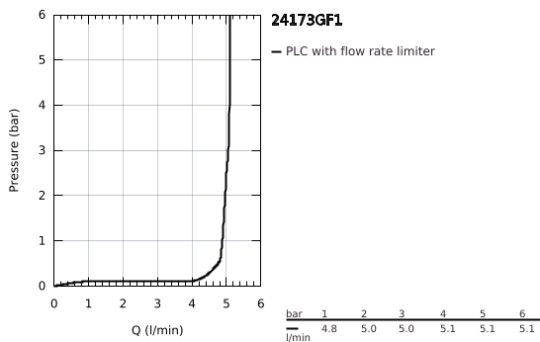

24 173 GF1 **ESSENCE SINGLE-LEVER BASIN MIXER 1/2"**
M-SIZE

PRODUCT DESCRIPTION

- Colour: brushed crafted cool sunrise
- single hole installation
- crafted metal lever
- GROHE SilkMove 28 mm ceramic cartridge
- with temperature limiter
- GROHE LongLife finish
- GROHE EcoJoy - less water, perfect flow
- maximum flow rate (at 3 bar): 5 l/min
- GROHE AquaGuide adjustable mousseur
- GROHE FastFixation Plus installation system
- swivel spout with mousseur and stop limiter
- adjustable swivel area 0° / 150° / 360°
- pop-up waste set 1 1/4"
- flexible connection hoses
- min. recommended pressure 1.0 bar
- professional edition

24 173 GF1 ESSENCE SINGLE-LEVER BASIN MIXER 1/2" M-SIZE

SPARE PARTS, December 2024 – now

- 1: Lever (Spare part-nr. 46919GF0)
 - 2: Cartridge (Spare part-nr. 46580000)
 - 3: screw ring (Spare part-nr. 48591000)
 - 4: Tubular spout (Spare part-nr. 13373GN0)
 - 4.1: Mousseur (Spare part-nr. 48270000)
 - 4.2: Sealing washer (Spare part-nr. 0128500M)
 - 4.3: Safety ring (Spare part-nr. 4826600M)
 - 5: Pop-up rod (Spare part-nr. 46739GN0)
 - 6: Escutcheon (Spare part-nr. 48603GN0)
 - 7: Shank fastening assembly (Spare part-nr. 46645000)
 - 8: Waste set 1 1/4" (Spare part-nr. 28910GN0)
 - 8.1: Plug (Spare part-nr. 07182GN0)
 - 8.2: Eccentric rod (Spare part-nr. 07052000)
 - 9: Connection hose (Spare part-nr. 46255000)
 - 10: Mounting wrench (Spare part-nr. 19017000)*
 - 11: Eccentric rod (Spare part-nr. 07341000)*
- * Optional accessories