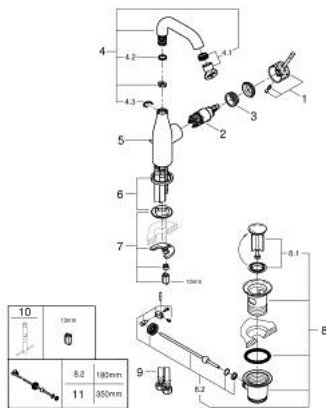

24 173 PF1 **ESSENCE SINGLE-LEVER BASIN MIXER 1/2"**
M-SIZE

PRODUCT DESCRIPTION

- Colour: crafted chrome
- single hole installation
- crafted metal lever
- GROHE SilkMove 28 mm ceramic cartridge
- with temperature limiter
- GROHE LongLife finish
- GROHE EcoJoy - less water, perfect flow
- maximum flow rate (at 3 bar): 5 l/min
- GROHE AquaGuide adjustable mousseur
- GROHE FastFixation Plus installation system
- swivel spout with mousseur and stop limiter
- adjustable swivel area 0° / 150° / 360°
- pop-up waste set 1 1/4"
- flexible connection hoses
- min. recommended pressure 1.0 bar
- Showroom+ exclusive

24 173 PF1 ESSENCE SINGLE-LEVER BASIN MIXER 1/2" M-SIZE

SPARE PARTS, March 2024 – now

- 1: Lever (Spare part-nr. 46919PF0)
 - 2: Cartridge (Spare part-nr. 46580000)
 - 3: screw ring (Spare part-nr. 48591000)
 - 4: Tubular spout (Spare part-nr. 13373000)
 - 4.1: Mousseur (Spare part-nr. 48270000)
 - 4.2: Sealing washer (Spare part-nr. 0128500M)
 - 4.3: Safety ring (Spare part-nr. 4826600M)
 - 5: Pop-up rod (Spare part-nr. 46739000)
 - 6: Escutcheon (Spare part-nr. 48603000)
 - 7: Shank fastening assembly (Spare part-nr. 46645000)
 - 8: Waste set 1 1/4" (Spare part-nr. 28910000)
 - 8.1: Plug (Spare part-nr. 07182000)
 - 8.2: Eccentric rod (Spare part-nr. 07052000)
 - 9: Connection hose (Spare part-nr. 46255000)
 - 10: Mounting wrench (Spare part-nr. 19017000)*
 - 11: Eccentric rod (Spare part-nr. 07341000)*
- * Optional accessories