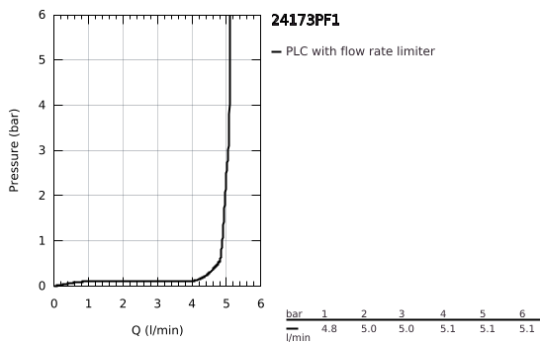

24 173 PF1 **ESSENCE SINGLE-LEVER BASIN MIXER 1/2"**
M-SIZE

PRODUCT DESCRIPTION

- Colour: crafted chrome
- single hole installation
- crafted metal lever
- GROHE SilkMove 28 mm ceramic cartridge
- with temperature limiter
- GROHE LongLife finish
- GROHE EcoJoy - less water, perfect flow
- maximum flow rate (at 3 bar): 5 l/min
- GROHE AquaGuide adjustable mousseur
- GROHE FastFixation Plus installation system
- swivel spout with mousseur and stop limiter
- adjustable swivel area 0° / 150° / 360°
- pop-up waste set 1 1/4"
- flexible connection hoses
- min. recommended pressure 1.0 bar
- Showroom+ exclusive

24 173 PF1 ESSENCE SINGLE-LEVER BASIN MIXER 1/2" M-SIZE

SPARE PARTS, March 2024 – now

- 1: Lever (Spare part-nr. 46919PF0)
 - 2: Cartridge (Spare part-nr. 46580000)
 - 3: screw ring (Spare part-nr. 48591000)
 - 4: Tubular spout (Spare part-nr. 13373000)
 - 4.1: Mousseur (Spare part-nr. 48270000)
 - 4.2: Sealing washer (Spare part-nr. 0128500M)
 - 4.3: Safety ring (Spare part-nr. 4826600M)
 - 5: Pop-up rod (Spare part-nr. 46739000)
 - 6: Escutcheon (Spare part-nr. 48603000)
 - 7: Shank fastening assembly (Spare part-nr. 46645000)
 - 8: Waste set 1 1/4" (Spare part-nr. 28910000)
 - 8.1: Plug (Spare part-nr. 07182000)
 - 8.2: Eccentric rod (Spare part-nr. 07052000)
 - 9: Connection hose (Spare part-nr. 46255000)
 - 10: Mounting wrench (Spare part-nr. 19017000)*
 - 11: Eccentric rod (Spare part-nr. 07341000)*
- * Optional accessories