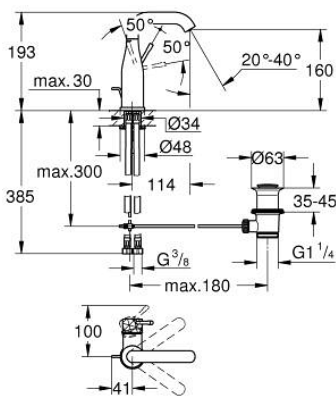

24 173 PF1 **ESSENCE SINGLE-LEVER BASIN MIXER 1/2"**
M-SIZE

PRODUCT DESCRIPTION

- Colour: crafted chrome
- single hole installation
- crafted metal lever
- GROHE SilkMove 28 mm ceramic cartridge
- with temperature limiter
- GROHE LongLife finish
- GROHE EcoJoy - less water, perfect flow
- maximum flow rate (at 3 bar): 5 l/min
- GROHE AquaGuide adjustable mousseur
- GROHE FastFixation Plus installation system
- swivel spout with mousseur and stop limiter
- adjustable swivel area 0° / 150° / 360°
- pop-up waste set 1 1/4"
- flexible connection hoses
- min. recommended pressure 1.0 bar
- Showroom+ exclusive

24 173 PF1 ESSENCE SINGLE-LEVER BASIN MIXER 1/2" M-SIZE

SPARE PARTS, March 2024 – now

- 1: Lever (Spare part-nr. 46919PF0)
 - 2: Cartridge (Spare part-nr. 46580000)
 - 3: screw ring (Spare part-nr. 48591000)
 - 4: Tubular spout (Spare part-nr. 13373000)
 - 4.1: Mousseur (Spare part-nr. 48270000)
 - 4.2: Sealing washer (Spare part-nr. 0128500M)
 - 4.3: Safety ring (Spare part-nr. 4826600M)
 - 5: Pop-up rod (Spare part-nr. 46739000)
 - 6: Escutcheon (Spare part-nr. 48603000)
 - 7: Shank fastening assembly (Spare part-nr. 46645000)
 - 8: Waste set 1 1/4" (Spare part-nr. 28910000)
 - 8.1: Plug (Spare part-nr. 07182000)
 - 8.2: Eccentric rod (Spare part-nr. 07052000)
 - 9: Connection hose (Spare part-nr. 46255000)
 - 10: Mounting wrench (Spare part-nr. 19017000)*
 - 11: Eccentric rod (Spare part-nr. 07341000)*
- * Optional accessories