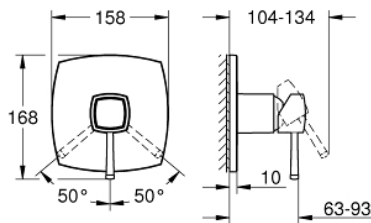

24 259 000 GRANDERA SINGLE-LEVER SHOWER MIXER

PRODUCT DESCRIPTION

- Colour: chrome
- trim set for GROHE Rapido SmartBox (35 600/35 604)
- GROHE SilkMove 46 mm ceramic cartridge
- GROHE LongLife finish
- wall escutcheon with GROHE FastFixation (covered escutcheon- and shaft sealing, covered fixing)
- metal escutcheon, retroactively 6° adjustable
- metal lever
- without roughing-in set 35 600/35 604 (please order separately)
- flow performance: outlet B or C = 30 l/min

24 259 000 GRANDERA SINGLE-LEVER SHOWER MIXER

SPARE PARTS, October 2021 – now

- 1: Lever (Spare part-nr. 46833000)
 - 2: Escutcheon (Spare part-nr. 48611000)
 - 3: Mounting plate (Spare part-nr. 48441000)
 - 4: Cap (Spare part-nr. 48455000)
 - 5: Cartridge (Spare part-nr. 46048000)
 - 6: Seal (Spare part-nr. 48360000)
 - 7: Temperature limiter (Spare part-nr. 46375000)*
 - 8: Universal extension set single-lever mixers, 25 mm (Spare part-nr. 14056000)*
 - 9: Universal extension set single-lever mixers, 50 mm (Spare part-nr. 14057000)*
- * Optional accessories