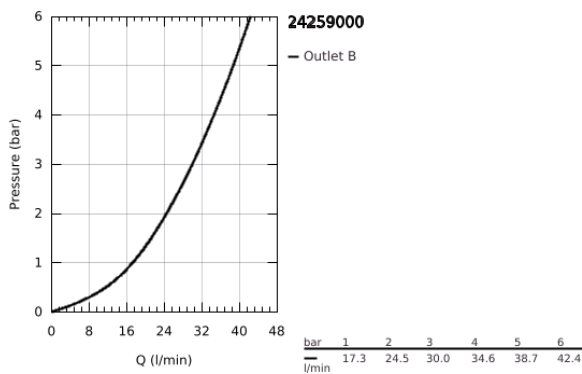

24 259 000 GRANDERA SINGLE-LEVER SHOWER MIXER

PRODUCT DESCRIPTION

- Colour: chrome
- trim set for GROHE Rapido SmartBox (35 600/35 604)
- GROHE SilkMove 46 mm ceramic cartridge
- GROHE LongLife finish
- wall escutcheon with GROHE FastFixation (covered escutcheon- and shaft sealing, covered fixing)
- metal escutcheon, retroactively 6° adjustable
- metal lever
- without roughing-in set 35 600/35 604 (please order separately)
- flow performance: outlet B or C = 30 l/min

24 259 000 GRANDERA SINGLE-LEVER SHOWER MIXER

SPARE PARTS, October 2021 – now

- 1: Lever (Spare part-nr. 46833000)
 - 2: Escutcheon (Spare part-nr. 48611000)
 - 3: Mounting plate (Spare part-nr. 48441000)
 - 4: Cap (Spare part-nr. 48455000)
 - 5: Cartridge (Spare part-nr. 46048000)
 - 6: Seal (Spare part-nr. 48360000)
 - 7: Temperature limiter (Spare part-nr. 46375000)*
 - 8: Universal extension set single-lever mixers, 25 mm (Spare part-nr. 14056000)*
 - 9: Universal extension set single-lever mixers, 50 mm (Spare part-nr. 14057000)*
- * Optional accessories