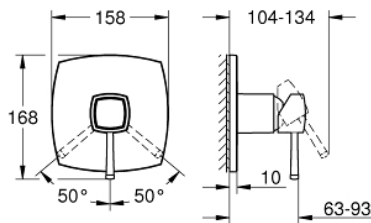

24 259 IG0 GRANDERA SINGLE-LEVER SHOWER MIXER

PRODUCT DESCRIPTION

- Colour: chrome/gold
- trim set for GROHE Rapido SmartBox (35 600/35 604)
- GROHE SilkMove 46 mm ceramic cartridge
- GROHE LongLife finish
- wall escutcheon with GROHE FastFixation (covered escutcheon- and shaft sealing, covered fixing)
- metal escutcheon, retroactively 6° adjustable
- metal lever
- without roughing-in set 35 600/35 604 (please order separately)
- flow performance: outlet B or C = 30 l/min

24 259 IG0 GRANDERA SINGLE-LEVER SHOWER MIXER

SPARE PARTS, October 2021 – now

- 1: Lever (Spare part-nr. 46833IG0)
 - 2: Escutcheon (Spare part-nr. 48611000)
 - 3: Mounting plate (Spare part-nr. 48441000)
 - 4: Cap (Spare part-nr. 48455000)
 - 5: Cartridge (Spare part-nr. 46048000)
 - 6: Seal (Spare part-nr. 48360000)
 - 7: Temperature limiter (Spare part-nr. 46375000)*
 - 8: Universal extension set single-lever mixers, 25 mm (Spare part-nr. 14056000)*
 - 9: Universal extension set single-lever mixers, 50 mm (Spare part-nr. 14057000)*
- * Optional accessories