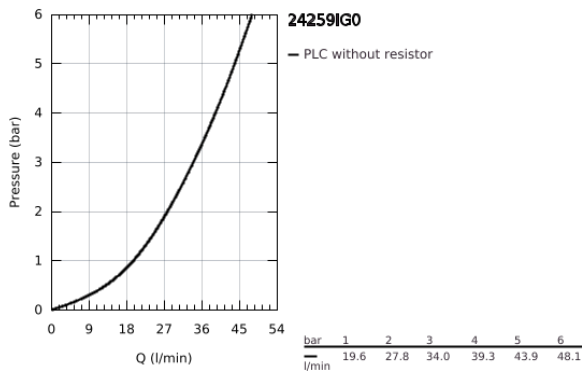

24 259 IG0 GRANDERA SINGLE-LEVER SHOWER MIXER

PRODUCT DESCRIPTION

- Colour: chrome/gold
- trim set for GROHE Rapido SmartBox (35 600/35 604)
- GROHE SilkMove 46 mm ceramic cartridge
- GROHE LongLife finish
- wall escutcheon with GROHE FastFixation (covered escutcheon- and shaft sealing, covered fixing)
- metal escutcheon, retroactively 6° adjustable
- metal lever
- without roughing-in set 35 600/35 604 (please order separately)
- flow performance: outlet B or C = 30 l/min

24 259 IG0 GRANDERA SINGLE-LEVER SHOWER MIXER

SPARE PARTS, October 2021 – now

- 1: Lever (Spare part-nr. 46833IG0)
 - 2: Escutcheon (Spare part-nr. 48611000)
 - 3: Mounting plate (Spare part-nr. 48441000)
 - 4: Cap (Spare part-nr. 48455000)
 - 5: Cartridge (Spare part-nr. 46048000)
 - 6: Seal (Spare part-nr. 48360000)
 - 7: Temperature limiter (Spare part-nr. 46375000)*
 - 8: Universal extension set single-lever mixers, 25 mm (Spare part-nr. 14056000)*
 - 9: Universal extension set single-lever mixers, 50 mm (Spare part-nr. 14057000)*
- * Optional accessories