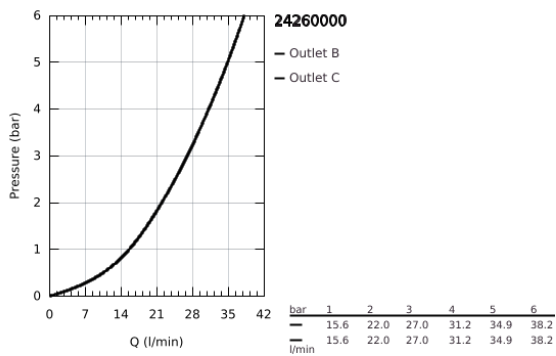

24 260 000 GRANDERA SINGLE-LEVER MIXER WITH 2-WAY DIVERTER

PRODUCT DESCRIPTION

- Colour: chrome
- trim set for GROHE Rapido SmartBox (35 600/35 604)
- GROHE SilkMove 46 mm ceramic cartridge
- GROHE LongLife finish
- wall escutcheon with GROHE FastFixation (covered escutcheon- and shaft sealing, covered fixing)
- metal escutcheon, retroactively 6° adjustable
- metal lever
- automatic 2-way diverter
- without roughing-in set 35 600/35 604 (please order separately)
- flow performance: outlet B = 27 l/min, outlet C = 27 l/min

24 260 000 GRANDERA SINGLE-LEVER MIXER WITH 2-WAY DIVERTER

SPARE PARTS, October 2021 – now

- 1: Lever (Spare part-nr. 46833000)
- 2: Escutcheon (Spare part-nr. 48612000)
- 3: Mounting plate (Spare part-nr. 48438000)
- 4: Cap (Spare part-nr. 48455000)
- 5: Diverter (Spare part-nr. 48442000)
- 6: Cartridge (Spare part-nr. 46048000)
- 7: Non-return valve (Spare part-nr. 49085000)
- 8: Seal (Spare part-nr. 48360000)
- 9: Temperature limiter (Spare part-nr. 46375000)*
- 10: Backflow protection combination (EN1717) (Spare part-nr. 14055000)*
- 11: Universal extension set single-lever mixers, 25 mm (Spare part-nr. 14056000)*
- 12: Diverter (Spare part-nr. 48444000)*
- 13: Universal extension set single-lever mixers, 50 mm (Spare part-nr. 14057000)*
- 14: Diverter (Spare part-nr. 48445000)*