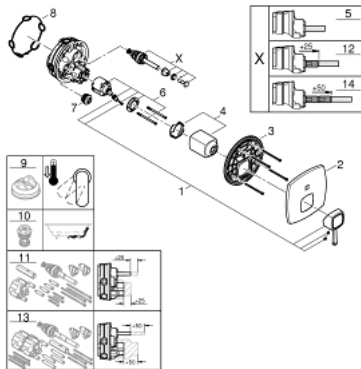

24 260 000 GRANDERA SINGLE-LEVER MIXER WITH 2-WAY DIVERTER

PRODUCT DESCRIPTION

- Colour: chrome
- trim set for GROHE Rapido SmartBox (35 600/35 604)
- GROHE SilkMove 46 mm ceramic cartridge
- GROHE LongLife finish
- wall escutcheon with GROHE FastFixation (covered escutcheon- and shaft sealing, covered fixing)
- metal escutcheon, retroactively 6° adjustable
- metal lever
- automatic 2-way diverter
- without roughing-in set 35 600/35 604 (please order separately)
- flow performance: outlet B = 27 l/min, outlet C = 27 l/min

24 260 000 GRANDERA SINGLE-LEVER MIXER WITH 2-WAY DIVERTER

SPARE PARTS, October 2021 – now

- 1: Lever (Spare part-nr. 46833000)
- 2: Escutcheon (Spare part-nr. 48612000)
- 3: Mounting plate (Spare part-nr. 48438000)
- 4: Cap (Spare part-nr. 48455000)
- 5: Diverter (Spare part-nr. 48442000)
- 6: Cartridge (Spare part-nr. 46048000)
- 7: Non-return valve (Spare part-nr. 49085000)
- 8: Seal (Spare part-nr. 48360000)
- 9: Temperature limiter (Spare part-nr. 46375000)*
- 10: Backflow protection combination (EN1717) (Spare part-nr. 14055000)*
- 11: Universal extension set single-lever mixers, 25 mm (Spare part-nr. 14056000)*
- 12: Diverter (Spare part-nr. 48444000)*
- 13: Universal extension set single-lever mixers, 50 mm (Spare part-nr. 14057000)*
- 14: Diverter (Spare part-nr. 48445000)*