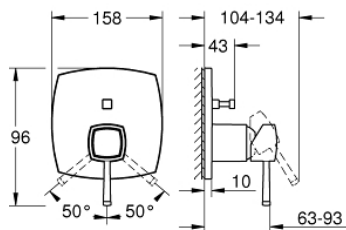

24 260 000 GRANDERA SINGLE-LEVER MIXER WITH 2-WAY DIVERTER

PRODUCT DESCRIPTION

- Colour: chrome
- trim set for GROHE Rapido SmartBox (35 600/35 604)
- GROHE SilkMove 46 mm ceramic cartridge
- GROHE LongLife finish
- wall escutcheon with GROHE FastFixation (covered escutcheon- and shaft sealing, covered fixing)
- metal escutcheon, retroactively 6° adjustable
- metal lever
- automatic 2-way diverter
- without roughing-in set 35 600/35 604 (please order separately)
- flow performance: outlet B = 27 l/min, outlet C = 27 l/min

24 260 000 GRANDERA SINGLE-LEVER MIXER WITH 2-WAY DIVERTER

SPARE PARTS, October 2021 – now

- 1: Lever (Spare part-nr. 46833000)
- 2: Escutcheon (Spare part-nr. 48612000)
- 3: Mounting plate (Spare part-nr. 48438000)
- 4: Cap (Spare part-nr. 48455000)
- 5: Diverter (Spare part-nr. 48442000)
- 6: Cartridge (Spare part-nr. 46048000)
- 7: Non-return valve (Spare part-nr. 49085000)
- 8: Seal (Spare part-nr. 48360000)
- 9: Temperature limiter (Spare part-nr. 46375000)*
- 10: Backflow protection combination (EN1717) (Spare part-nr. 14055000)*
- 11: Universal extension set single-lever mixers, 25 mm (Spare part-nr. 14056000)*
- 12: Diverter (Spare part-nr. 48444000)*
- 13: Universal extension set single-lever mixers, 50 mm (Spare part-nr. 14057000)*
- 14: Diverter (Spare part-nr. 48445000)*