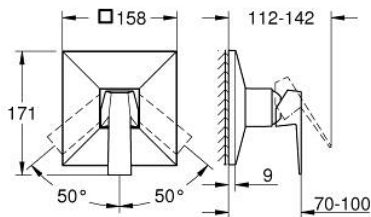

## 24 277 AL0 ALLURE BRILLIANT SINGLE-LEVER SHOWER MIXER

### PRODUCT DESCRIPTION

- Colour: brushed hard graphite
- trim set for GROHE Rapido SmartBox (35 600/35 604)
- GROHE SilkMove 46 mm ceramic cartridge
- GROHE LongLife finish
- wall escutcheon with GROHE FastFixation (covered escutcheon- and shaft sealing, covered fixing)
- metal escutcheon, retroactively 6° adjustable
- metal lever
- without roughing-in set 35 600/35 604 (please order separately)
- flow performance: outlet B or C = 30 l/min