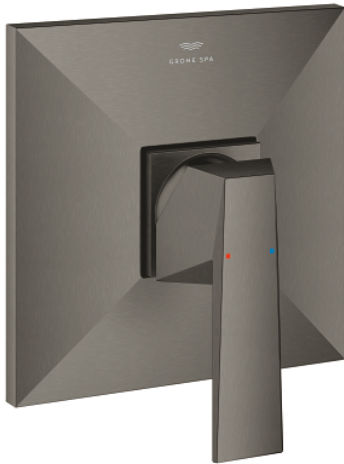

## 24 277 AL0 ALLURE BRILLIANT SINGLE-LEVER SHOWER MIXER

### PRODUCT DESCRIPTION

- Colour: brushed hard graphite
- trim set for GROHE Rapido SmartBox (35 600/35 604)
- GROHE SilkMove 46 mm ceramic cartridge
- GROHE LongLife finish
- wall escutcheon with GROHE FastFixation (covered escutcheon- and shaft sealing, covered fixing)
- metal escutcheon, retroactively 6° adjustable
- metal lever
- without roughing-in set 35 600/35 604 (please order separately)
- flow performance: outlet B or C = 30 l/min

## 24 277 AL0 ALLURE BRILLIANT SINGLE-LEVER SHOWER MIXER

**SPARE PARTS**, October 2021 – now

1: Lever (Spare part-nr. 46804AL0)

2: Escutcheon (Spare part-nr. 48613AL0)

3: Mounting plate (Spare part-nr. 48441000)