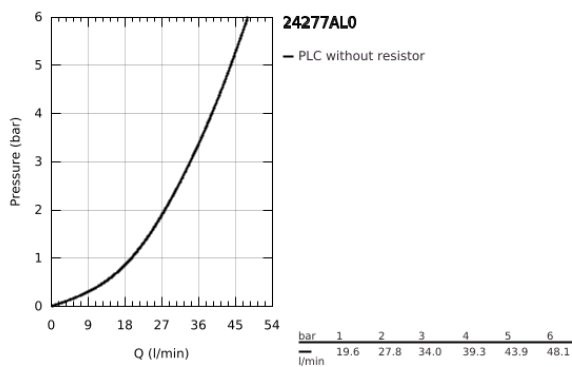

## 24 277 AL0 ALLURE BRILLIANT SINGLE-LEVER SHOWER MIXER

### PRODUCT DESCRIPTION

- Colour: brushed hard graphite
- trim set for GROHE Rapido SmartBox (35 600/35 604)
- GROHE SilkMove 46 mm ceramic cartridge
- GROHE LongLife finish
- wall escutcheon with GROHE FastFixation (covered escutcheon- and shaft sealing, covered fixing)
- metal escutcheon, retroactively 6° adjustable
- metal lever
- without roughing-in set 35 600/35 604 (please order separately)
- flow performance: outlet B or C = 30 l/min