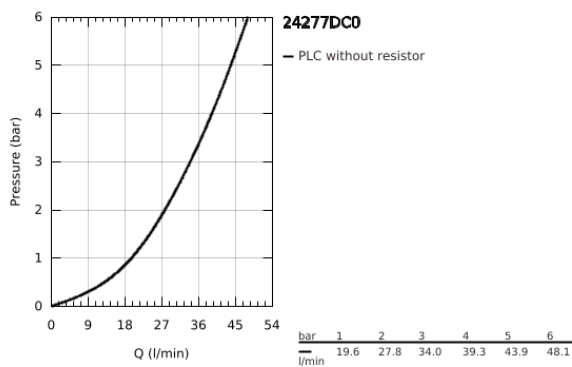

24 277 DC0 ALLURE BRILLIANT SINGLE-LEVER SHOWER MIXER

PRODUCT DESCRIPTION

- Colour: Supersteel
- trim set for GROHE Rapido SmartBox (35 600/35 604)
- GROHE SilkMove 46 mm ceramic cartridge
- GROHE LongLife finish
- wall escutcheon with GROHE FastFixation (covered escutcheon- and shaft sealing, covered fixing)
- metal escutcheon, retroactively 6° adjustable
- metal lever
- without roughing-in set 35 600/35 604 (please order separately)
- flow performance: outlet B or C = 30 l/min

24 277 DC0 ALLURE BRILLIANT SINGLE-LEVER SHOWER MIXER

SPARE PARTS, October 2021 – now

- 1: Lever (Spare part-nr. 46804DC0)
 - 2: Escutcheon (Spare part-nr. 48613DC0)
 - 3: Mounting plate (Spare part-nr. 48441000)
 - 4: Cap (Spare part-nr. 46784DC0)
 - 5: Cartridge (Spare part-nr. 46048000)
 - 6: Seal (Spare part-nr. 48360000)
 - 7: Temperature limiter (Spare part-nr. 46375000)*
 - 8: Universal extension set single-lever mixers, 25 mm (Spare part-nr. 14056000)*
 - 9: Universal extension set single-lever mixers, 50 mm (Spare part-nr. 14057000)*
- * Optional accessories