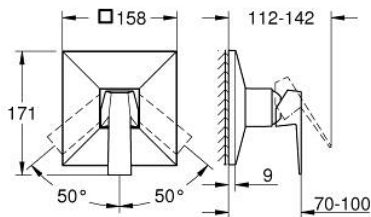

24 277 DC0 ALLURE BRILLIANT SINGLE-LEVER SHOWER MIXER

PRODUCT DESCRIPTION

- Colour: Supersteel
- trim set for GROHE Rapido SmartBox (35 600/35 604)
- GROHE SilkMove 46 mm ceramic cartridge
- GROHE LongLife finish
- wall escutcheon with GROHE FastFixation (covered escutcheon- and shaft sealing, covered fixing)
- metal escutcheon, retroactively 6° adjustable
- metal lever
- without roughing-in set 35 600/35 604 (please order separately)
- flow performance: outlet B or C = 30 l/min

24 277 DC0 ALLURE BRILLIANT SINGLE-LEVER SHOWER MIXER

SPARE PARTS, October 2021 – now

- 1: Lever (Spare part-nr. 46804DC0)
 - 2: Escutcheon (Spare part-nr. 48613DC0)
 - 3: Mounting plate (Spare part-nr. 48441000)
 - 4: Cap (Spare part-nr. 46784DC0)
 - 5: Cartridge (Spare part-nr. 46048000)
 - 6: Seal (Spare part-nr. 48360000)
 - 7: Temperature limiter (Spare part-nr. 46375000)*
 - 8: Universal extension set single-lever mixers, 25 mm (Spare part-nr. 14056000)*
 - 9: Universal extension set single-lever mixers, 50 mm (Spare part-nr. 14057000)*
- * Optional accessories